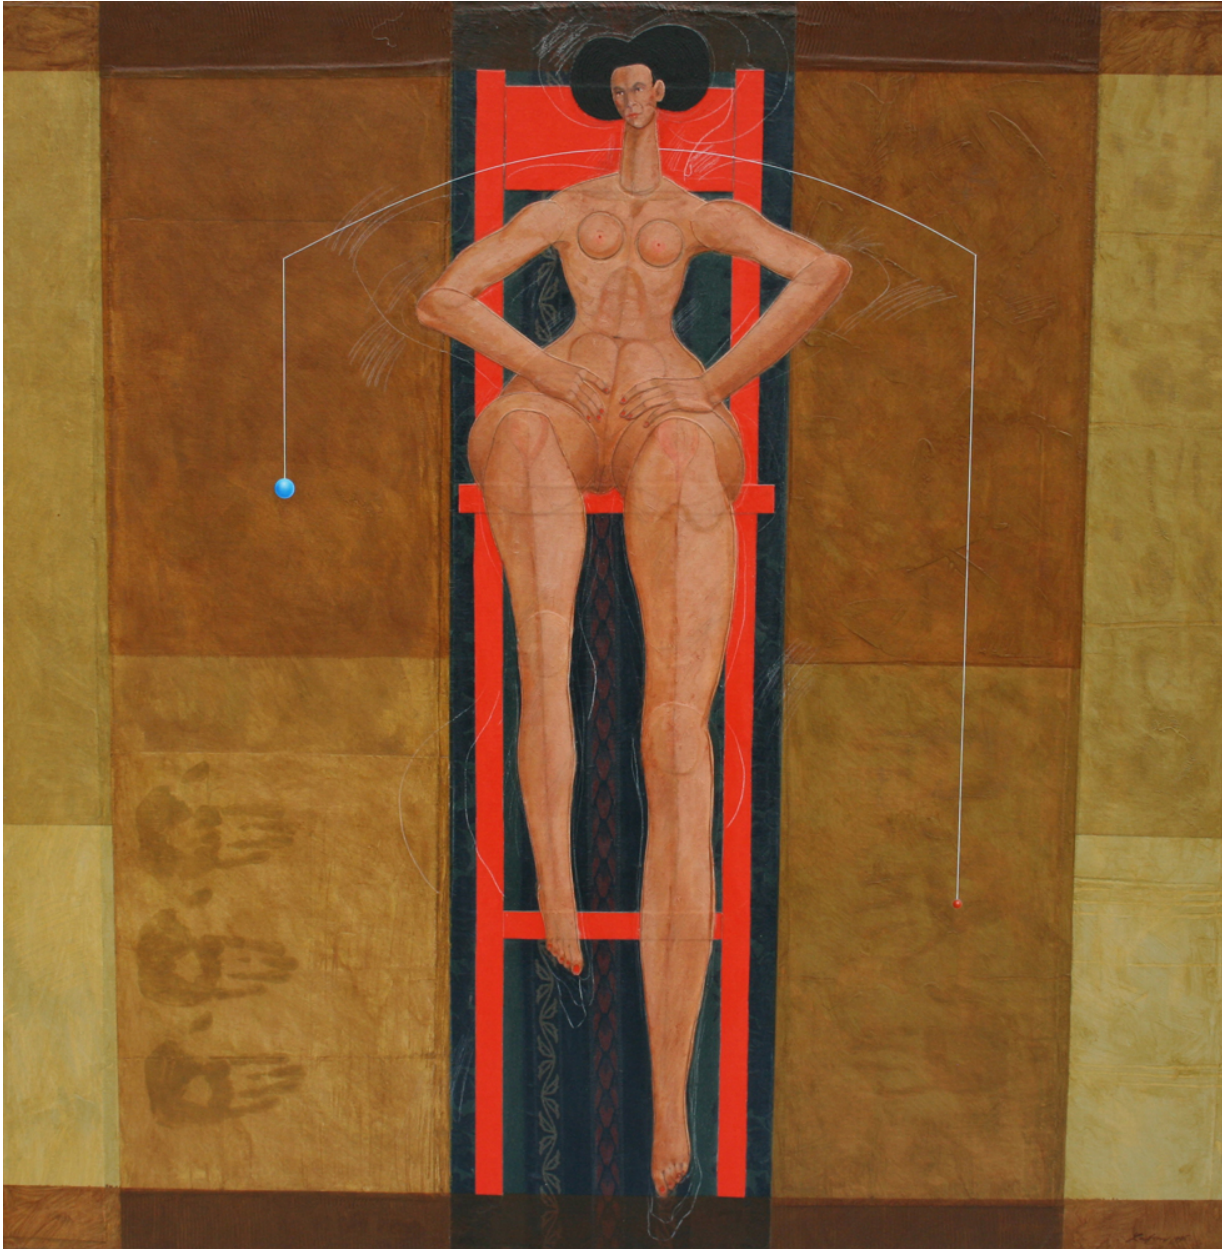

**JRB ART**  
**AT THE ELMS**  
Paseo Arts District

Dee J Lafon, *RED CHAIR*, 1995  
Acrylic on Canvas, 58 x 58 in. (147.3 x 147.3 cm), LAF1048, \$4,400