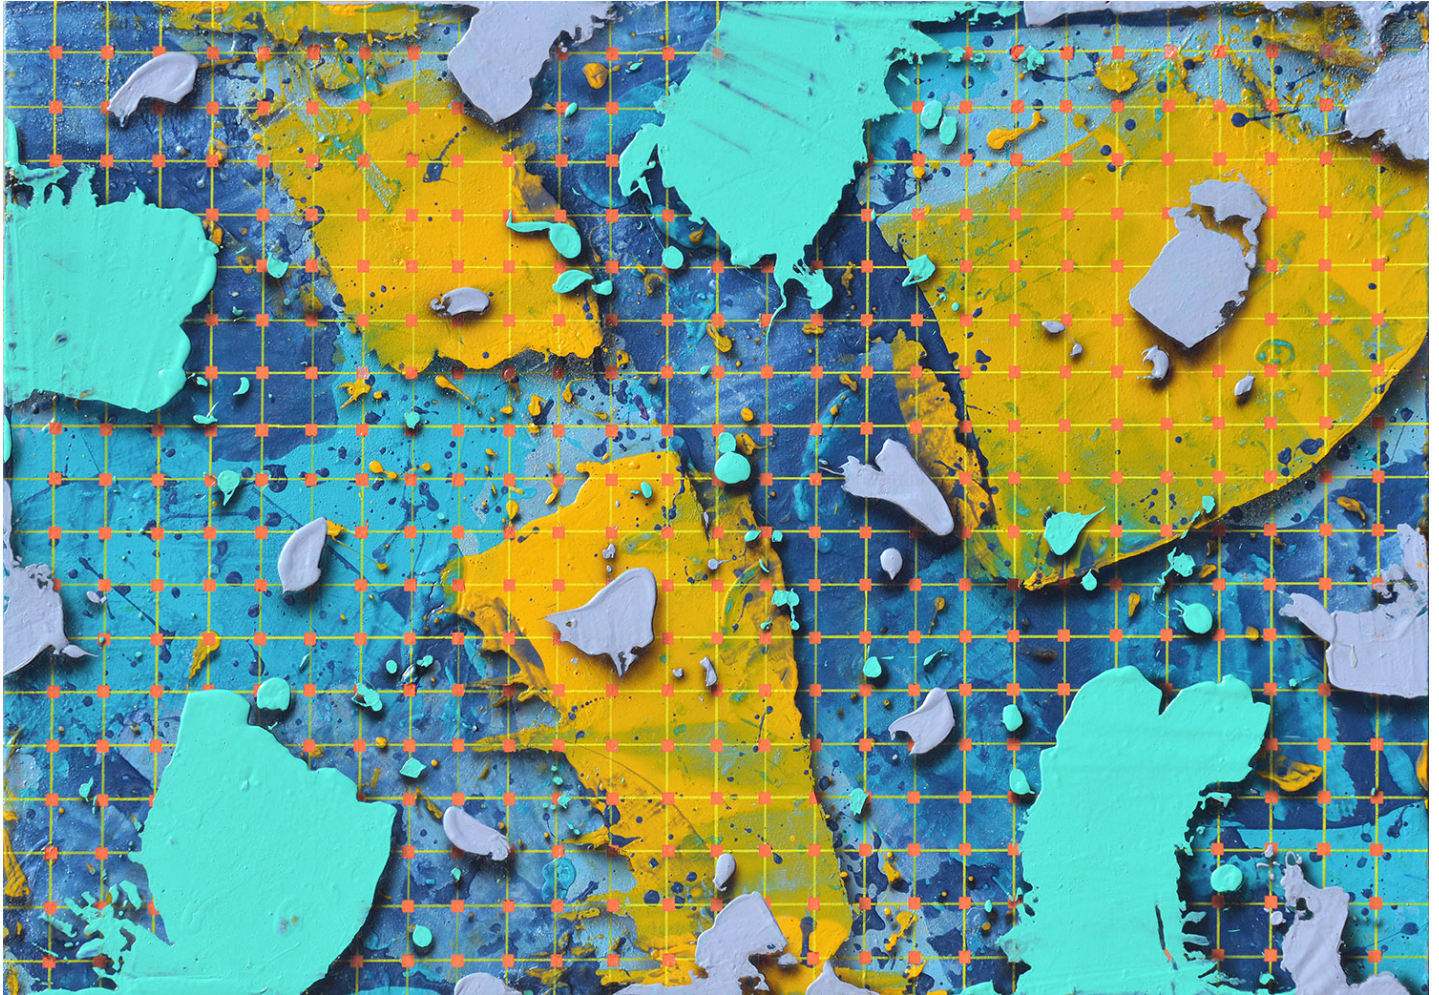

JRB ART
AT THE ELMS
Paseo Arts District

Larry Hefner, *Grid Squared*
Acrylic on Canvas, 40 x 60 in., HEF024, \$3,500