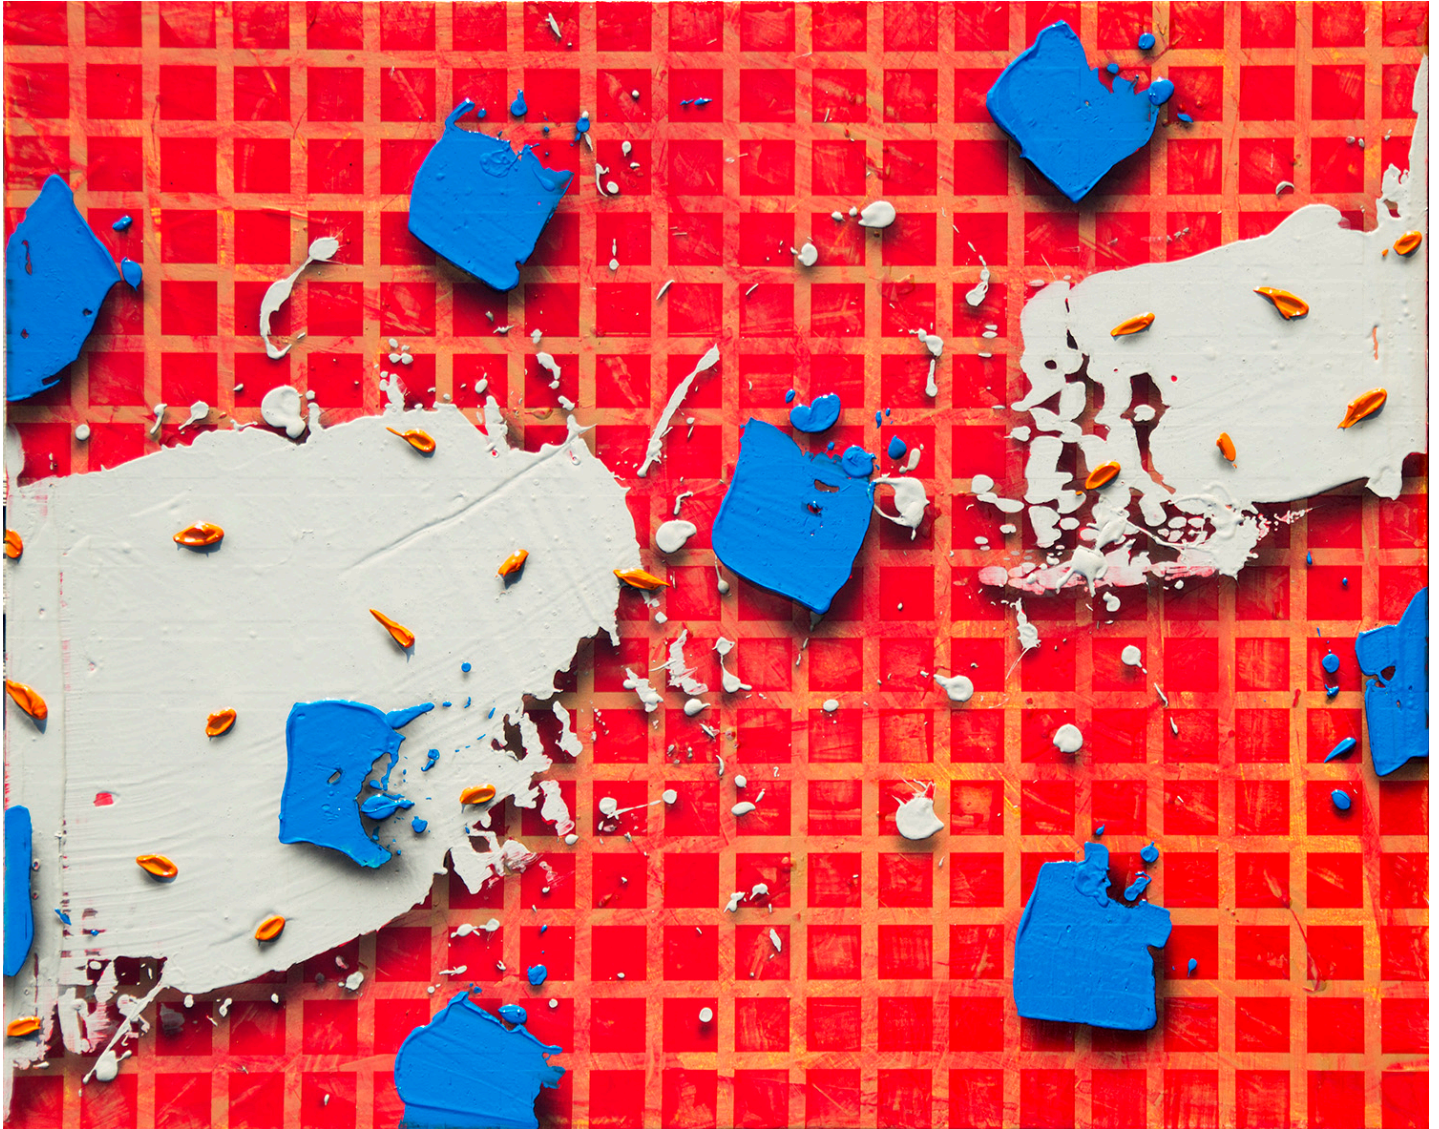

JRB ART
AT THE ELMS
Pasco Arts District

Larry Hefner, *FAT GOLDEN GRID*
Acrylic on Canvas, 32 x 40 in., HEF023, \$2,600