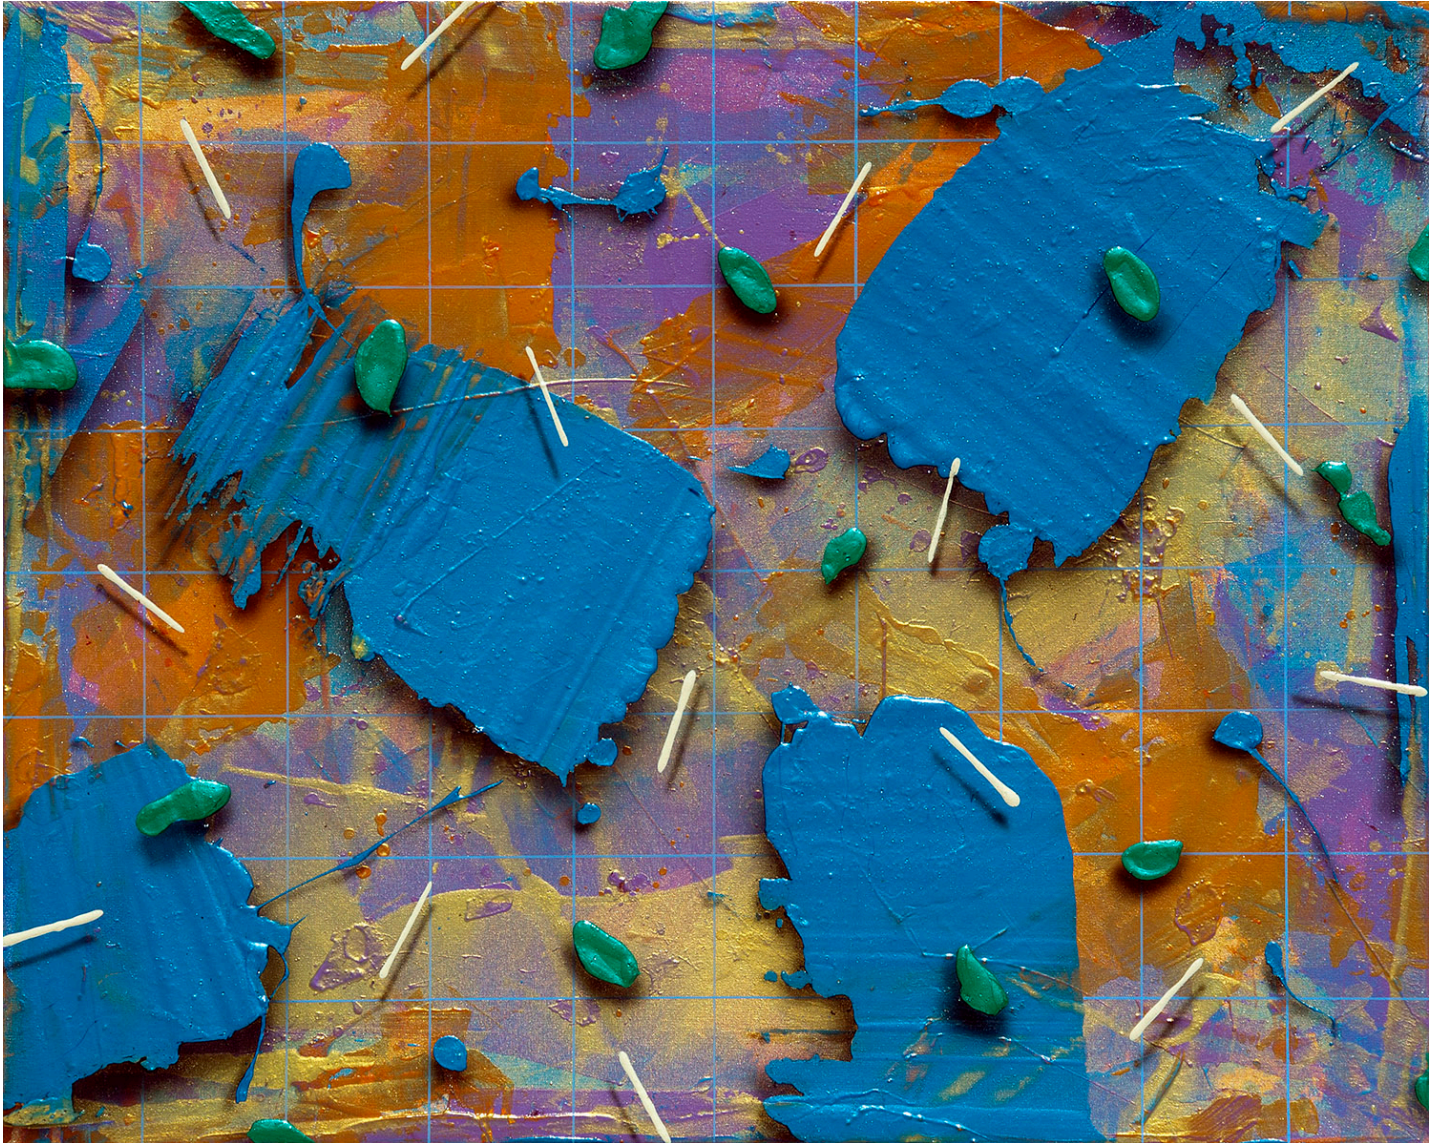

**JRB ART**  
**AT THE ELMS**  
Paseo Arts District

Larry Hefner, *BLUE GRID WITH BLUE FLOATERS*  
Acrylic on Canvas, 32 x 40 in., HEF018, \$2,600