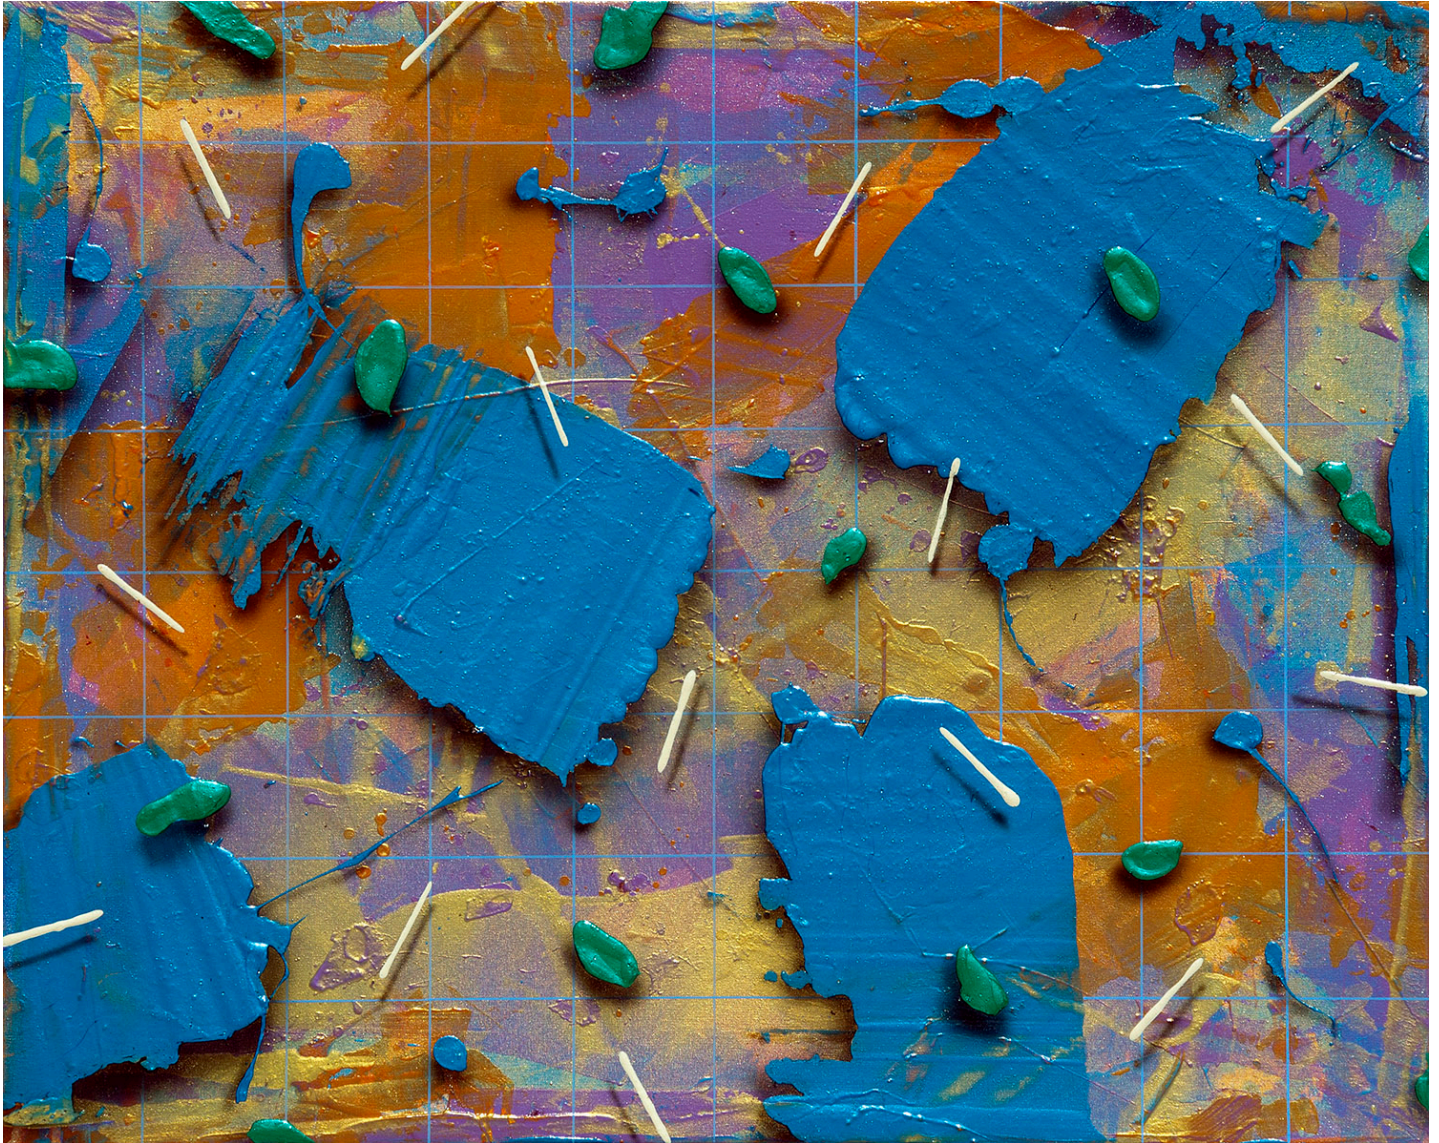

JRB ART
AT THE ELMS
Paseo Arts District

Larry Hefner, *BLUE GRID WITH BLUE FLOATERS*
Acrylic on Canvas, 32 x 40 in., HEF018, \$2,600