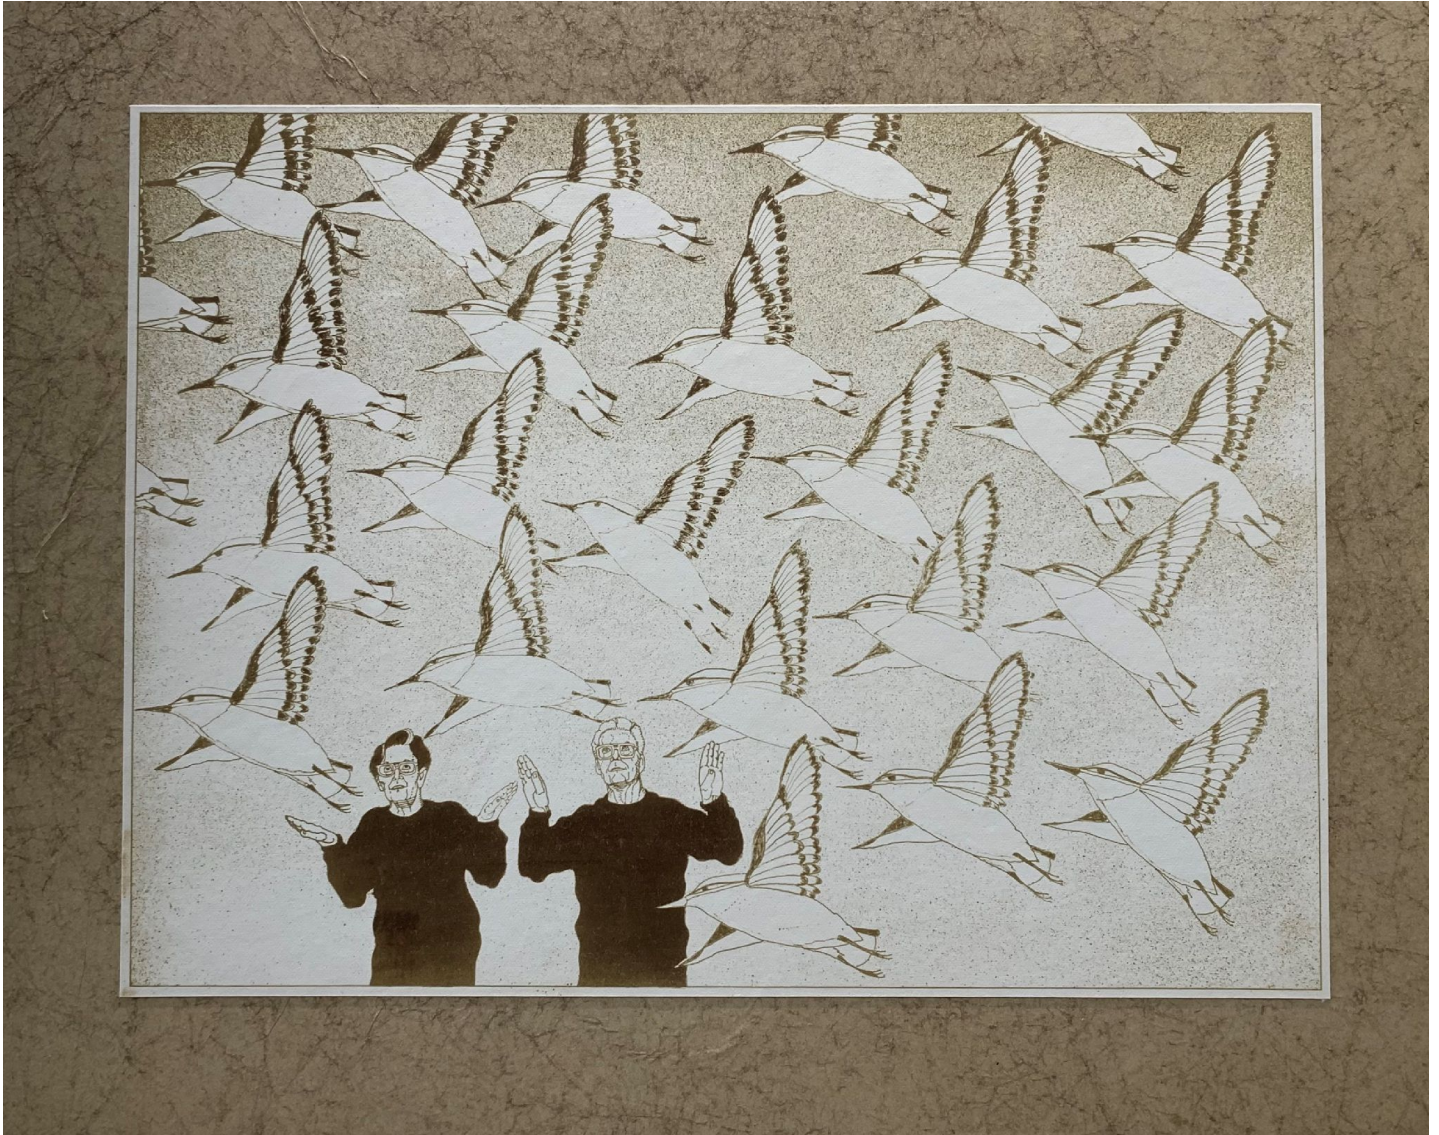

JRB ART
AT THE ELMS
Paseo Arts District

D. J. Lafon, *SO WHAT DID YOU DO LAST SUMMER 1*, 1989

Mixed Media, 16 x 20 in. (40.6 x 50.8 cm)

LAF2110, \$1,600