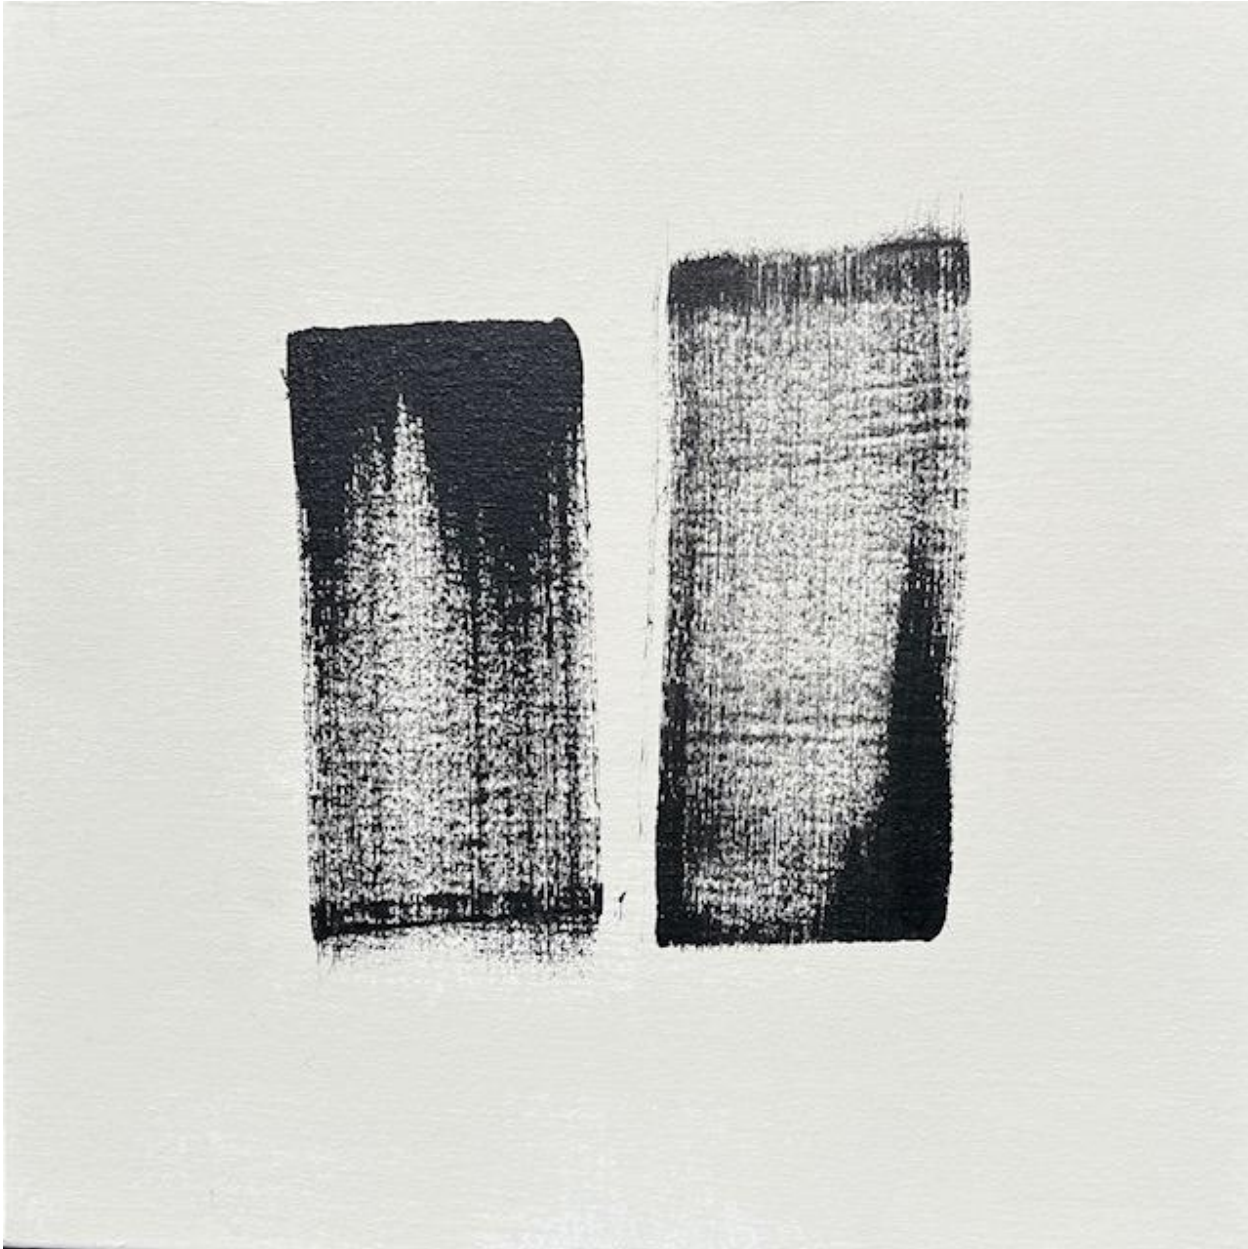

JRB ART
AT THE ELMS
Paseo Arts District

Beth Hammack, *Black/White I*, 2024
Acrylic on Canvas, 18 x 18 in. (45.7 x 45.7 cm)
HAM0537, Sold