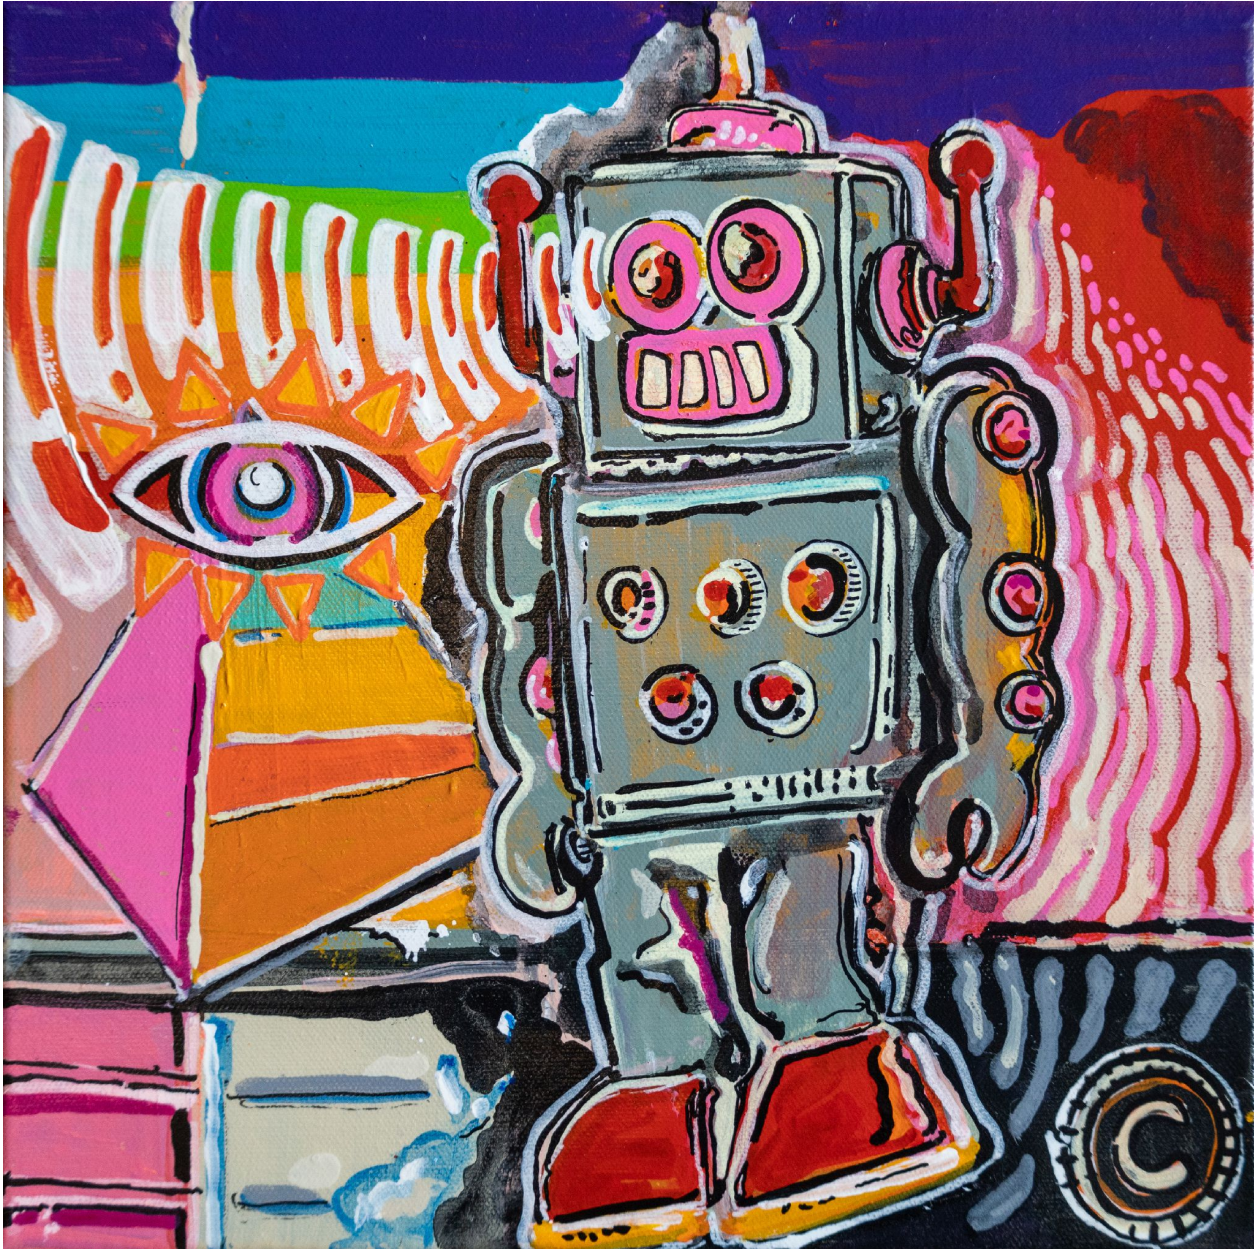

**JRB ART**  
**AT THE ELMS**  
Paseo Arts District

Clint Stone, *Shine On*, 2024  
Acrylic on Canvas, 12 x 12 in. (30.5 x 30.5 cm)  
STN0007, \$95