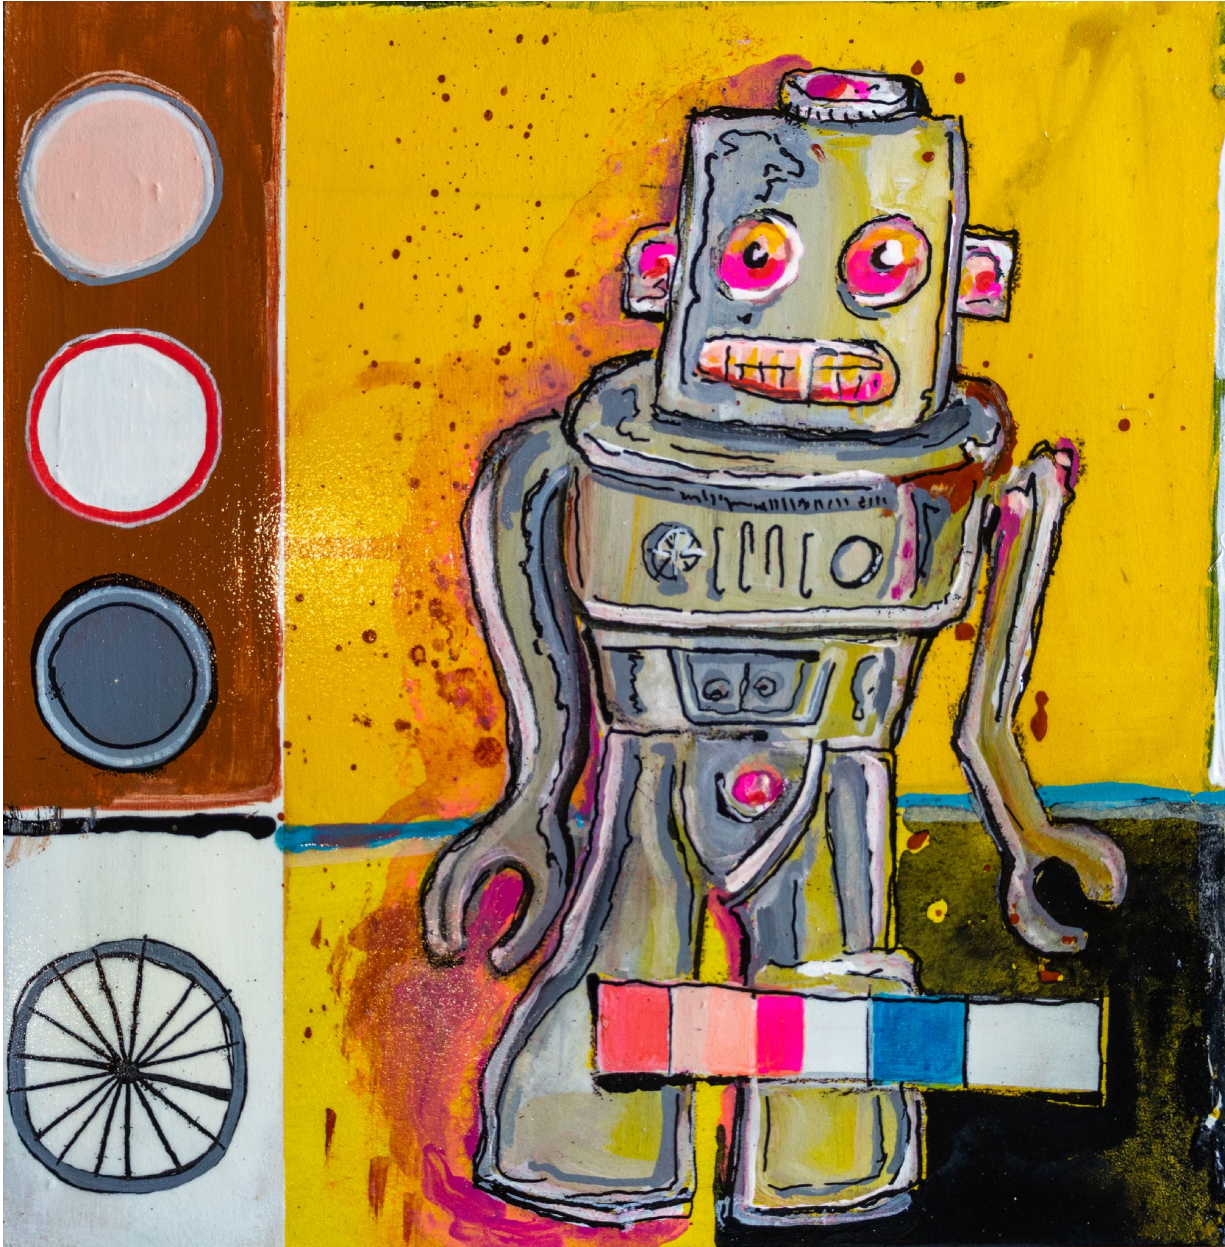

**JRB ART**  
AT THE ELMS  
Paseo Arts District

Clint Stone, *Support Bot*, 2024  
Acrylic on Panel, 12 x 12 in. (30.5 x 30.5 cm)  
STN0002, \$95