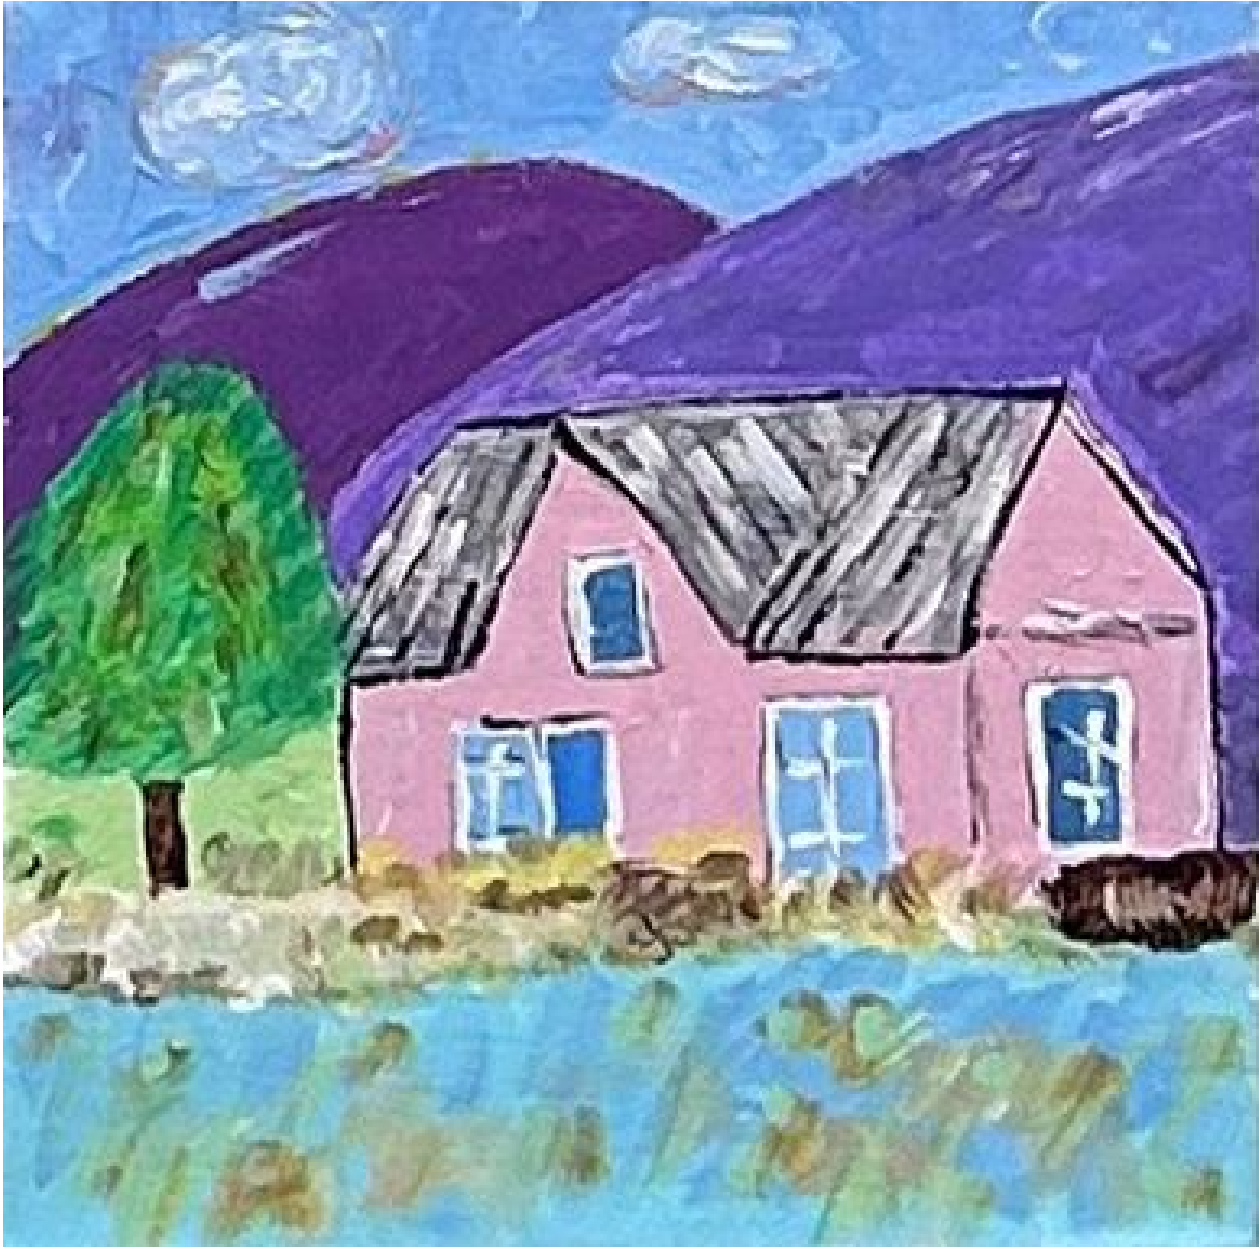

JRB ART
AT THE ELMS
Paso Arts District

Helen Ford Wallace, *Primitive Art Pink House*
Acrylic on Canvas, 8 x 8 in. (20.3 x 20.3 cm)
0021PA, \$100