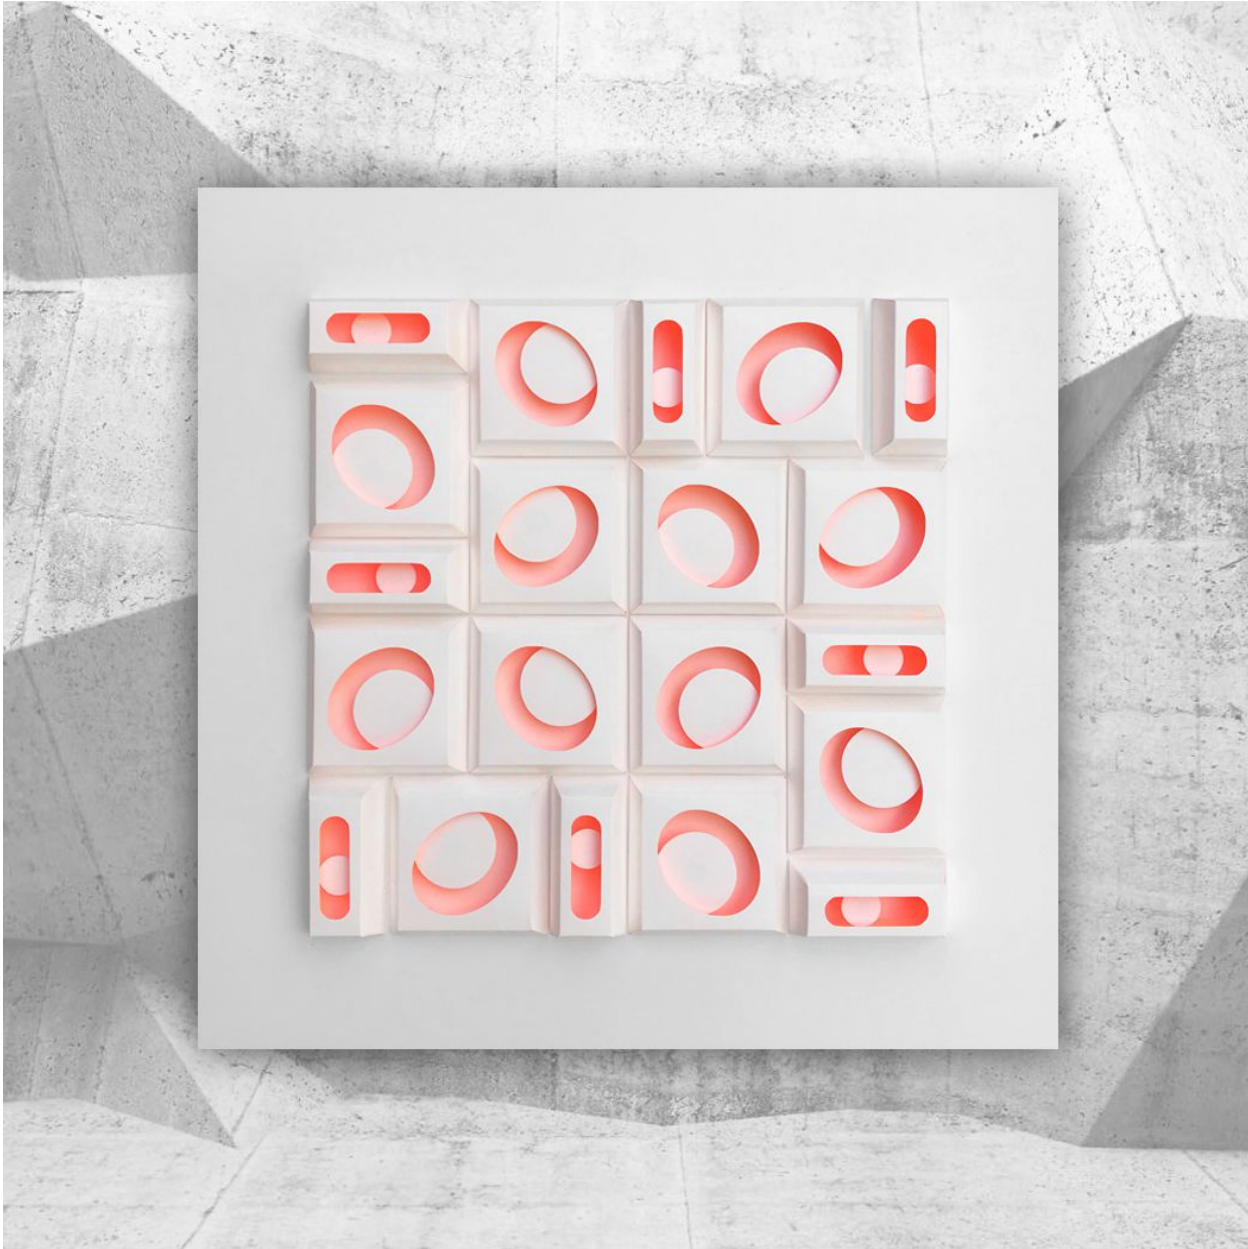

**JRB ART**  
**AT THE ELMS**  
Pasco Arts District

Steven Schmidt, *Halo #36: Bedrooms With Whipped Crème*, 2023  
Relief. Acrylic on paper and wood, 24 x 24 in. (61 x 61 cm)  
0014MM, \$950