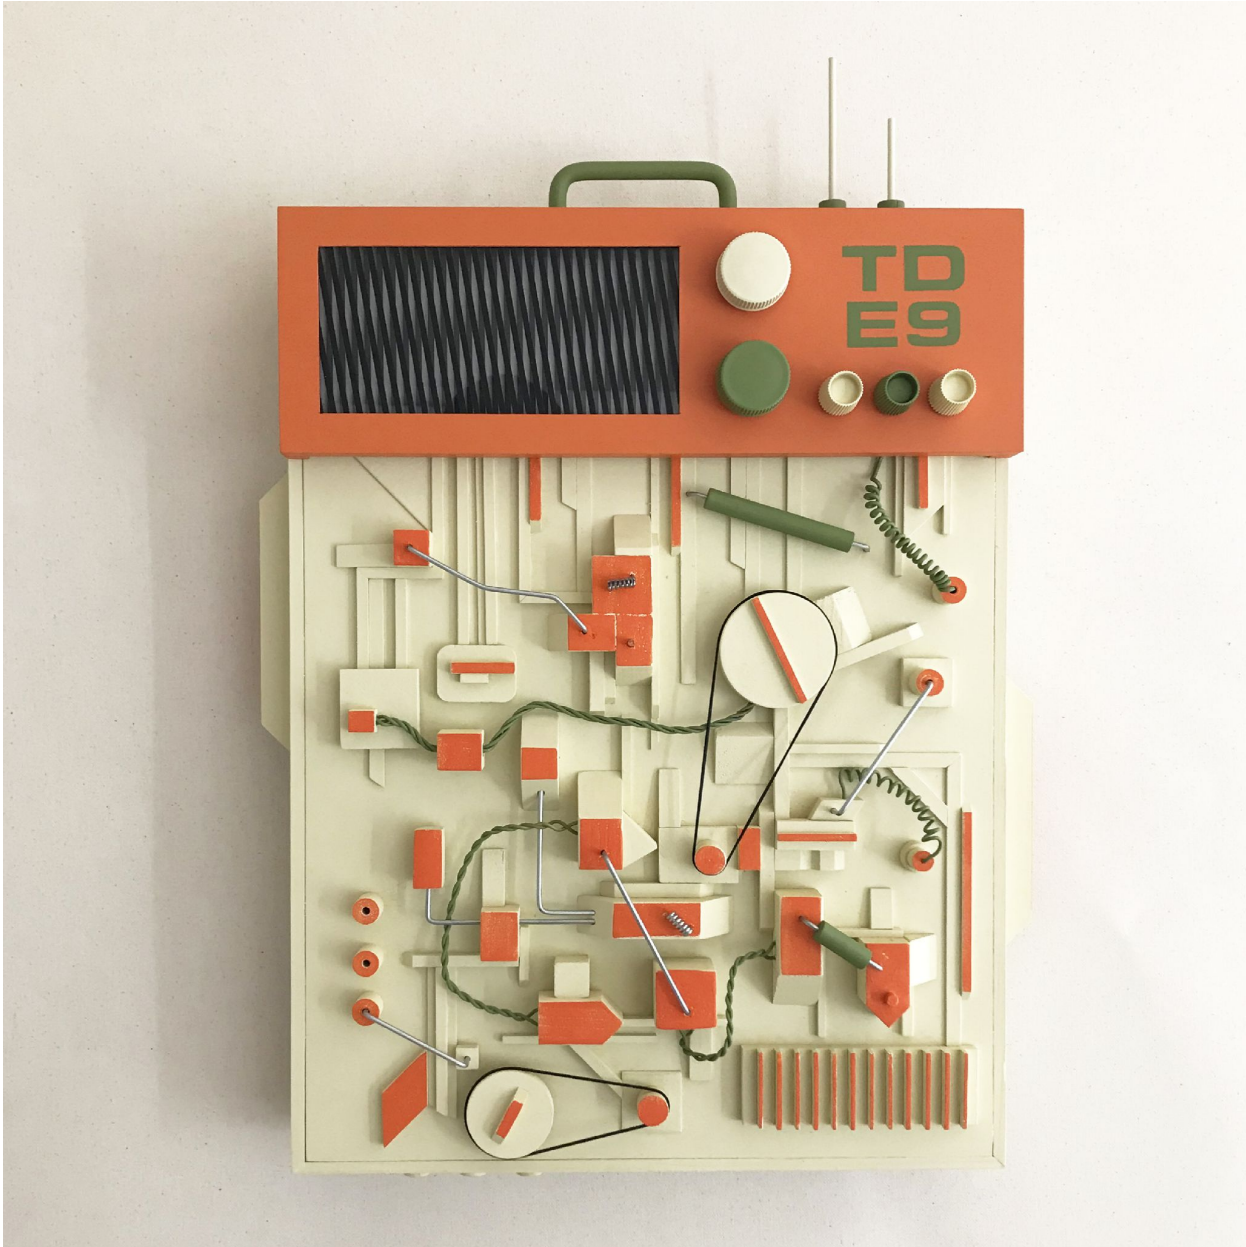

JRB ART
AT THE ELMS
Paseo Arts District

Steven Schmidt, *Terrain Vague: Portable Destabilization Unit [TDE9], aka "The Badger"•*), 2023
Relief. Wood, metal, rubber, plastic, vinyl, acrylic paint, 16 x 12 in. (40.6 x 30.5 cm)
0019MM, \$1,100