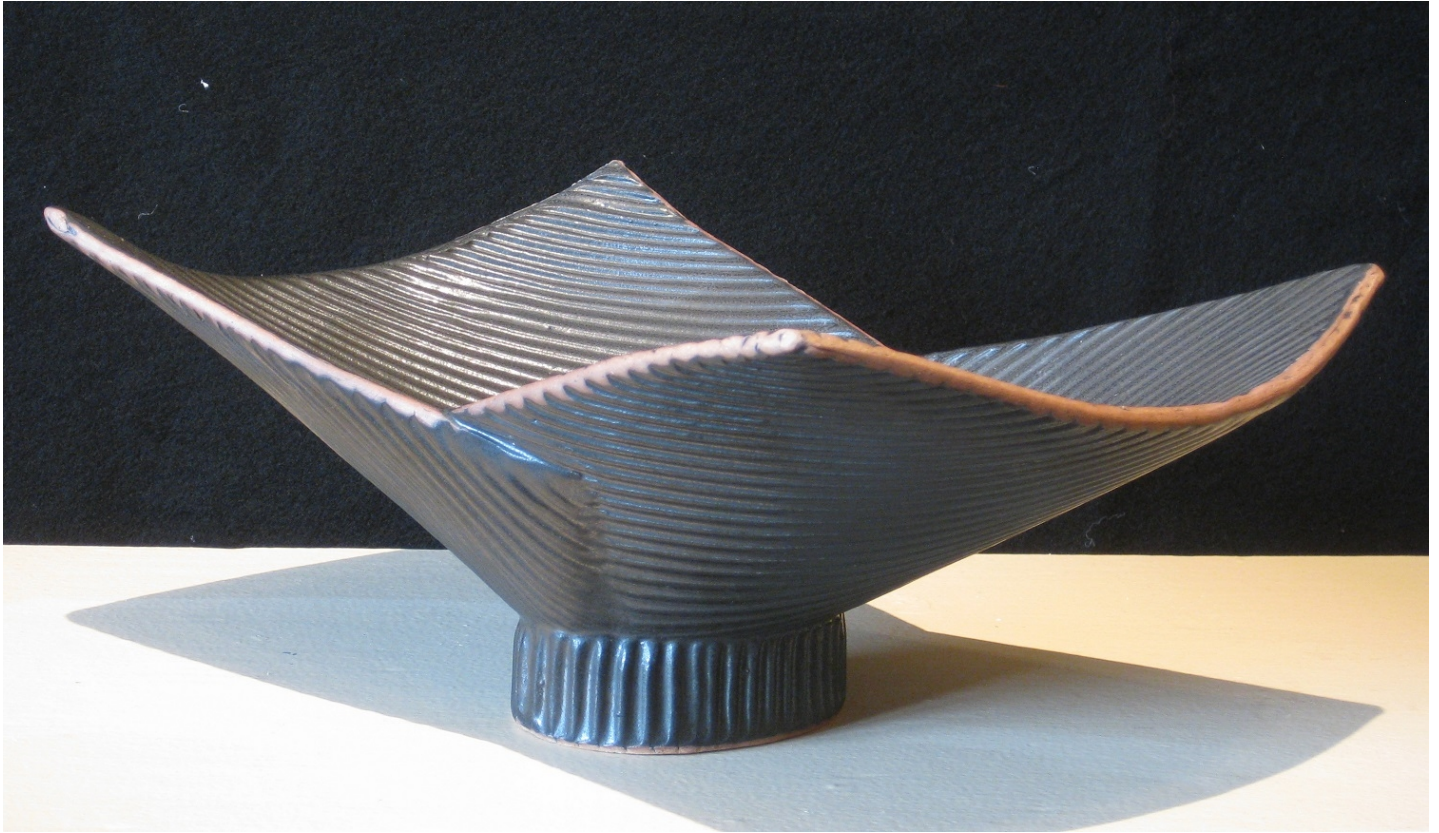

JRB ART
AT THE ELMS
Paseo Arts District

Birthe Flexner, *BLACK FOLDED BOWL*
Ceramic, 13 x 9 x 5 in. (33 x 22.9 x 12.7 cm)
FLE121, \$110