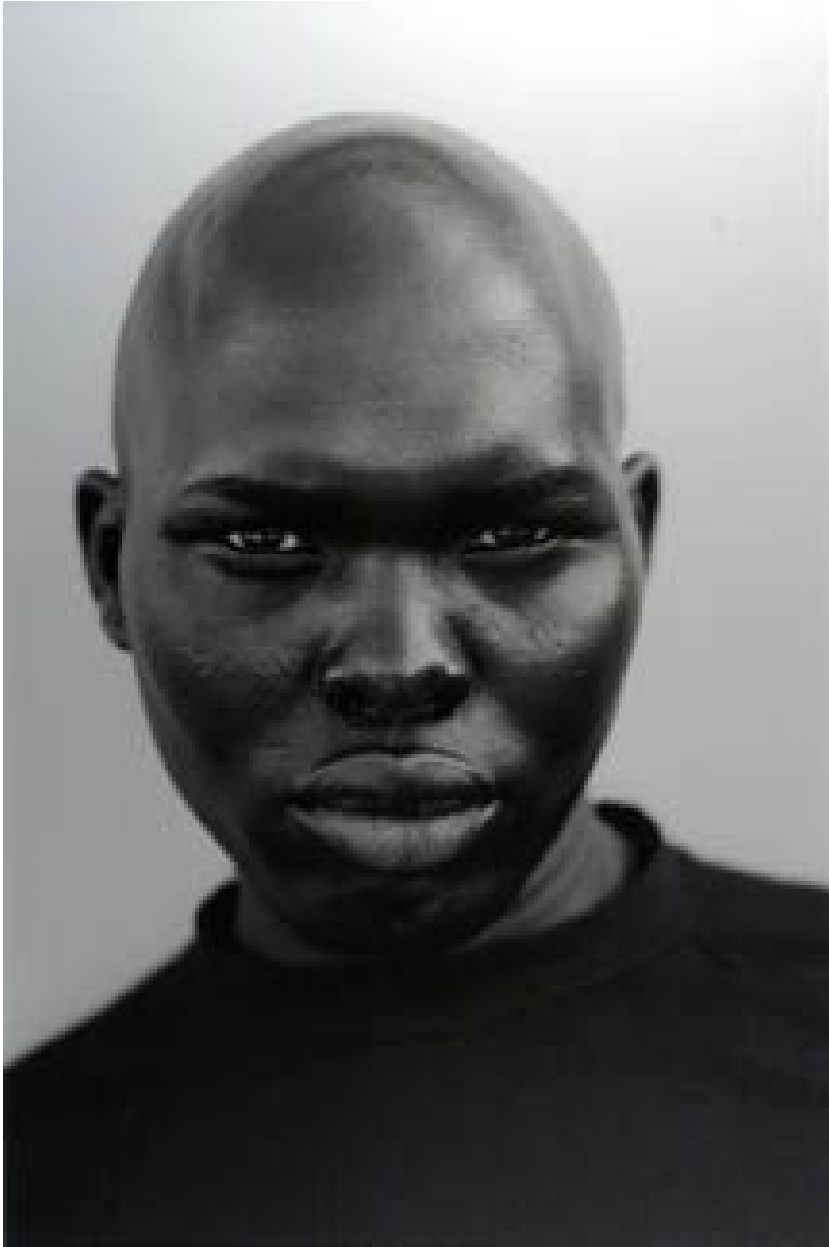

JRB ART
AT THE ELMS
Paso Arts District

Mark Edward Harris, *SUDANESE REFUGEE, SAN DIEGO, CALIFORNIA 2002*
Photography, 16 x 20 in. (40.6 x 50.8 cm)
HAR037, \$1,100