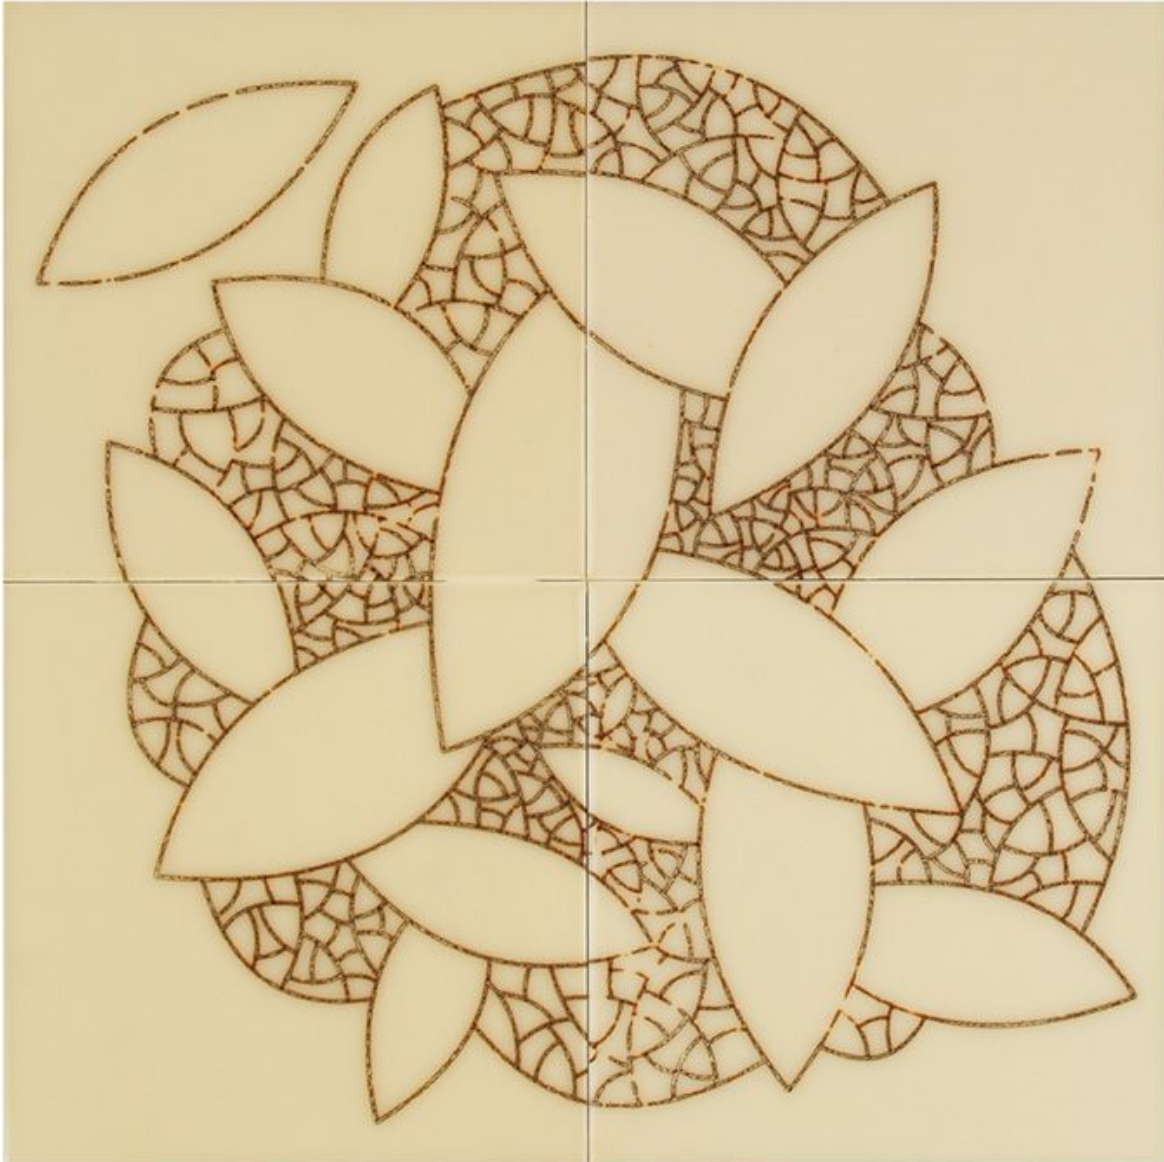

JRB ART
AT THE ELMS
Paseo Arts District

Jonathan Hils, *CINNAMON*

Wax, Cinnamon, Wood, 22 x 22 x 2 in. (55.9 x 55.9 x 5.1 cm)

HILS004, \$900