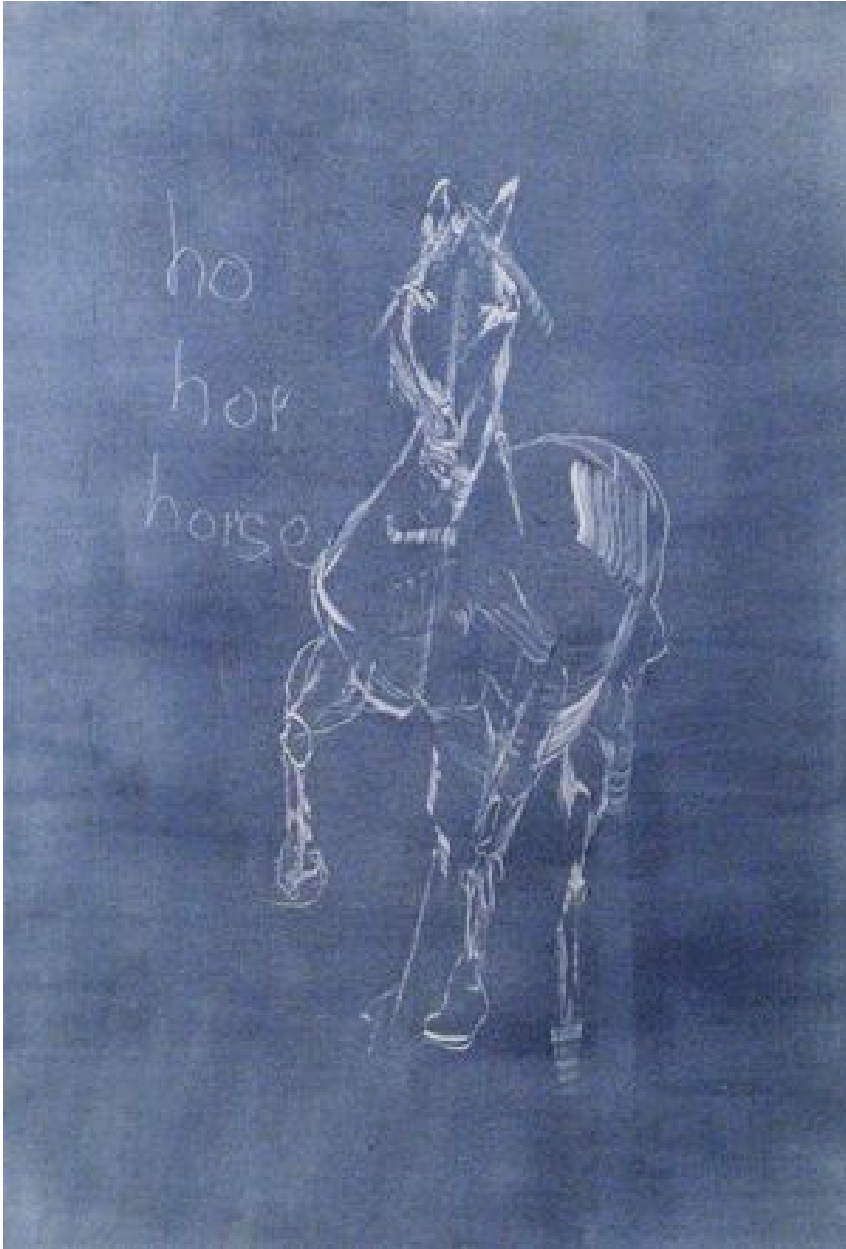

**JRB ART**  
**AT THE ELMS**  
Paseo Arts District

N. Scott Momaday, *PRELIMINARY HORSE NEGATIVE*  
Monotype, 17 1/4 x 25 1/4 in. (43.8 x 64.1 cm)  
MOM005, \$1,600