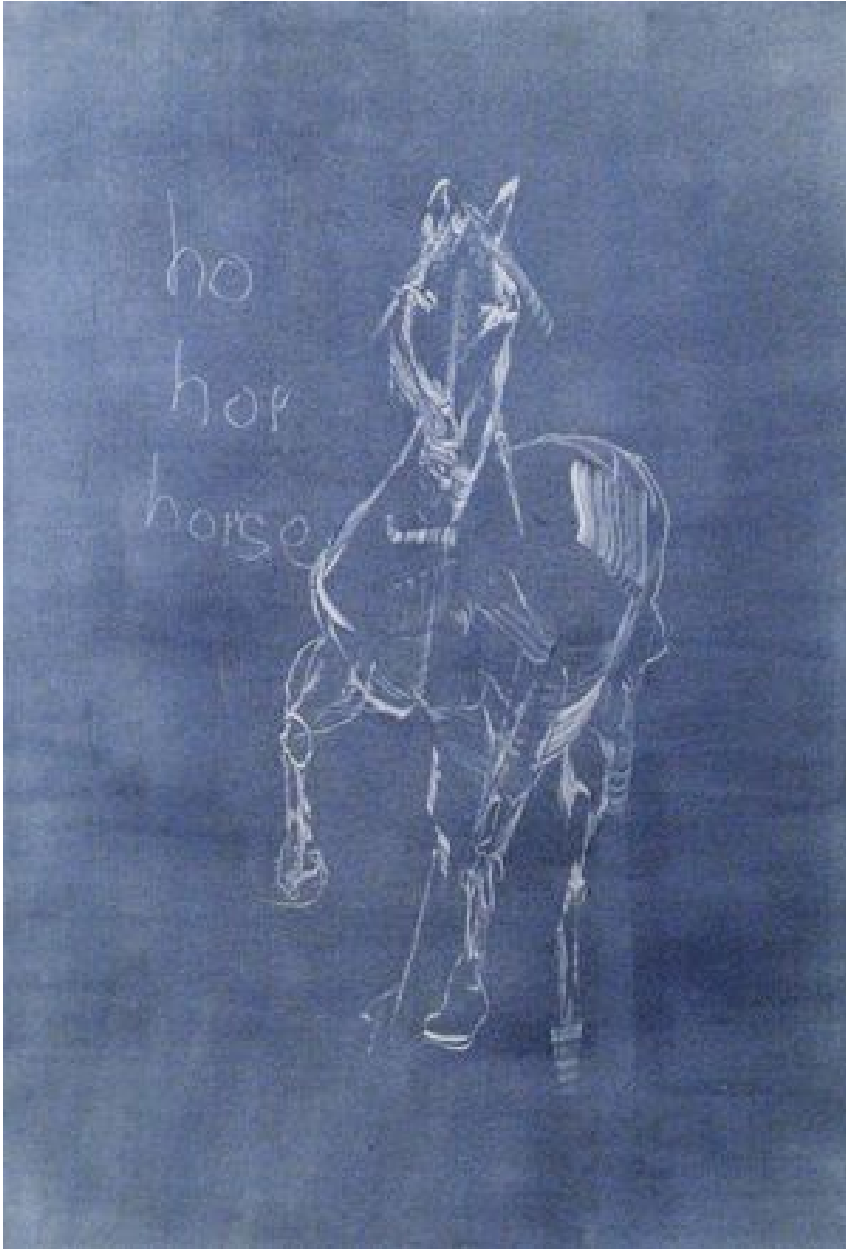

JRB ART
AT THE ELMS
Paseo Arts District

N. Scott Momaday, *PRELIMINARY HORSE NEGATIVE*
Monotype, 17 1/4 x 25 1/4 in. (43.8 x 64.1 cm)
MOM005, \$1,600