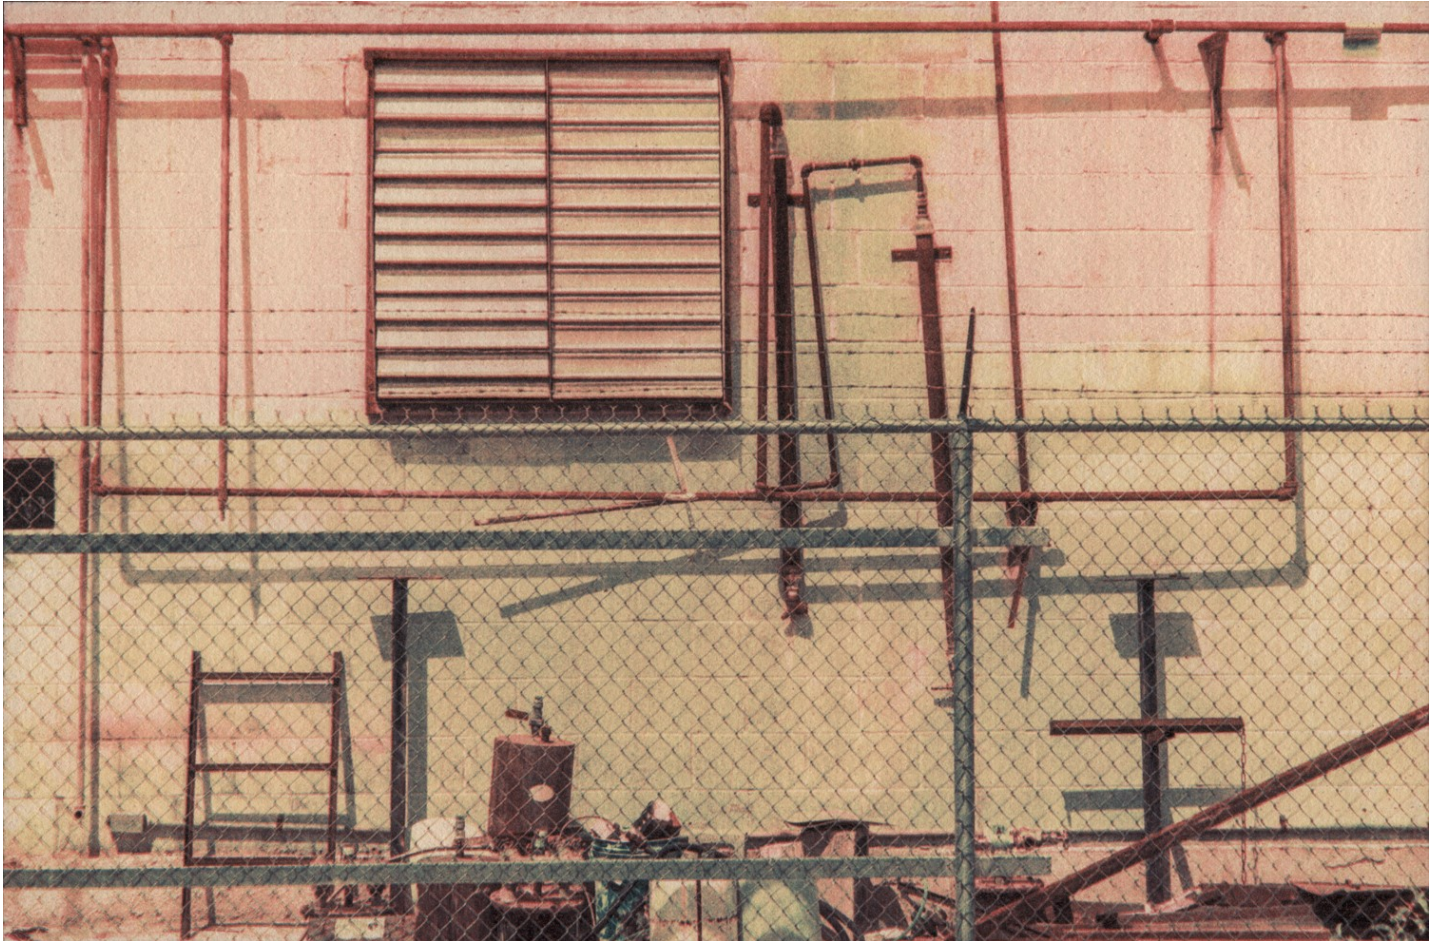

JRB ART
AT THE ELMS
Paseo Arts District

Barry Snidow, *Orderly Disorder*, 2015
gum bichromate on cyanotype, 7 x 10 1/2 in. (17.8 x 26.7 cm)
SNI003, \$1,200