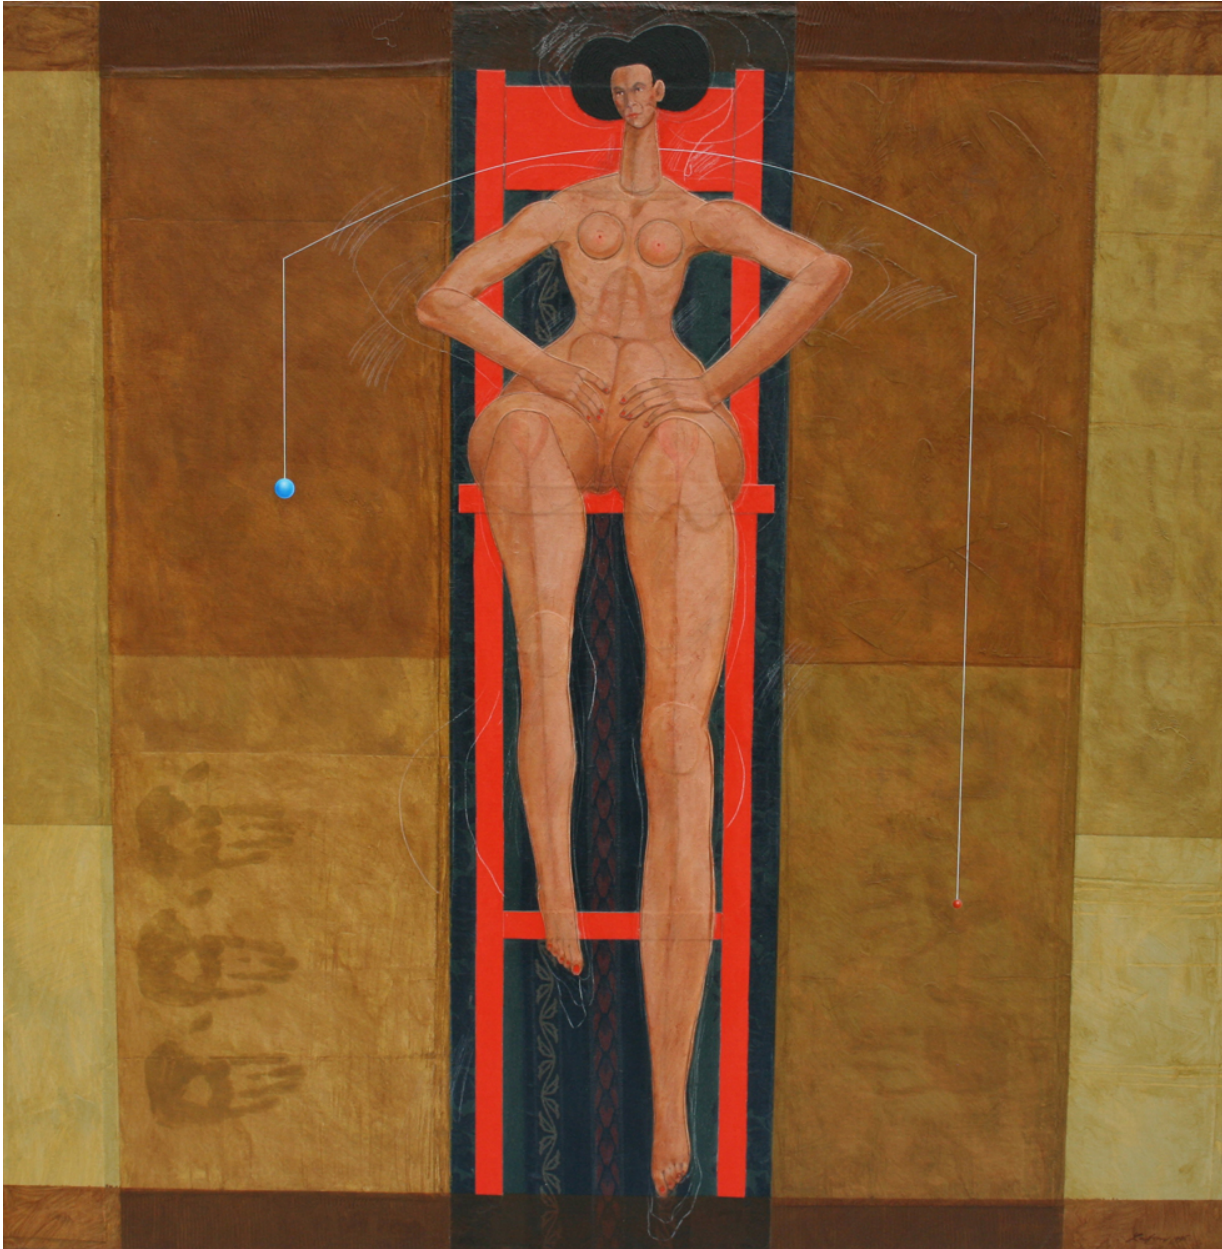

JRB ART
AT THE ELMS
Paseo Arts District

D. J. Lafon, *RED CHAIR*, 1995
Acrylic on Canvas, 58 x 58 in. (147.3 x 147.3 cm)
LAF1048, \$5,200