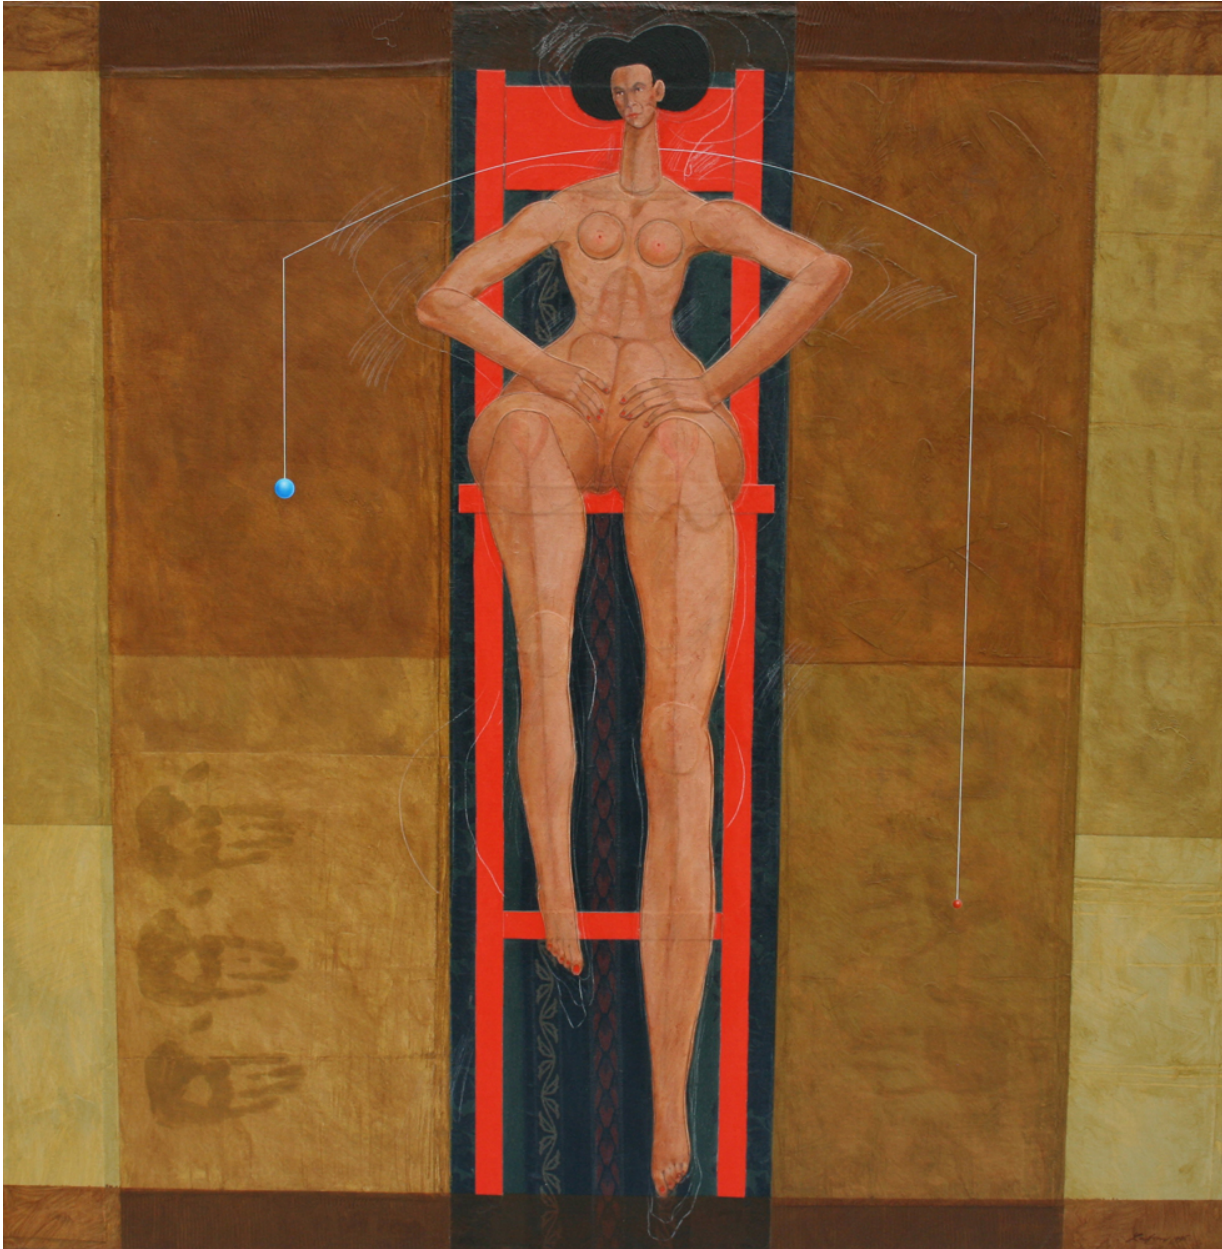

JRB ART
AT THE ELMS
Pasco Arts District

D. J. Lafon, *RED CHAIR*, 1995
Acrylic on Canvas, 58 x 58 in. (147.3 x 147.3 cm)
LAF1048, \$5,200