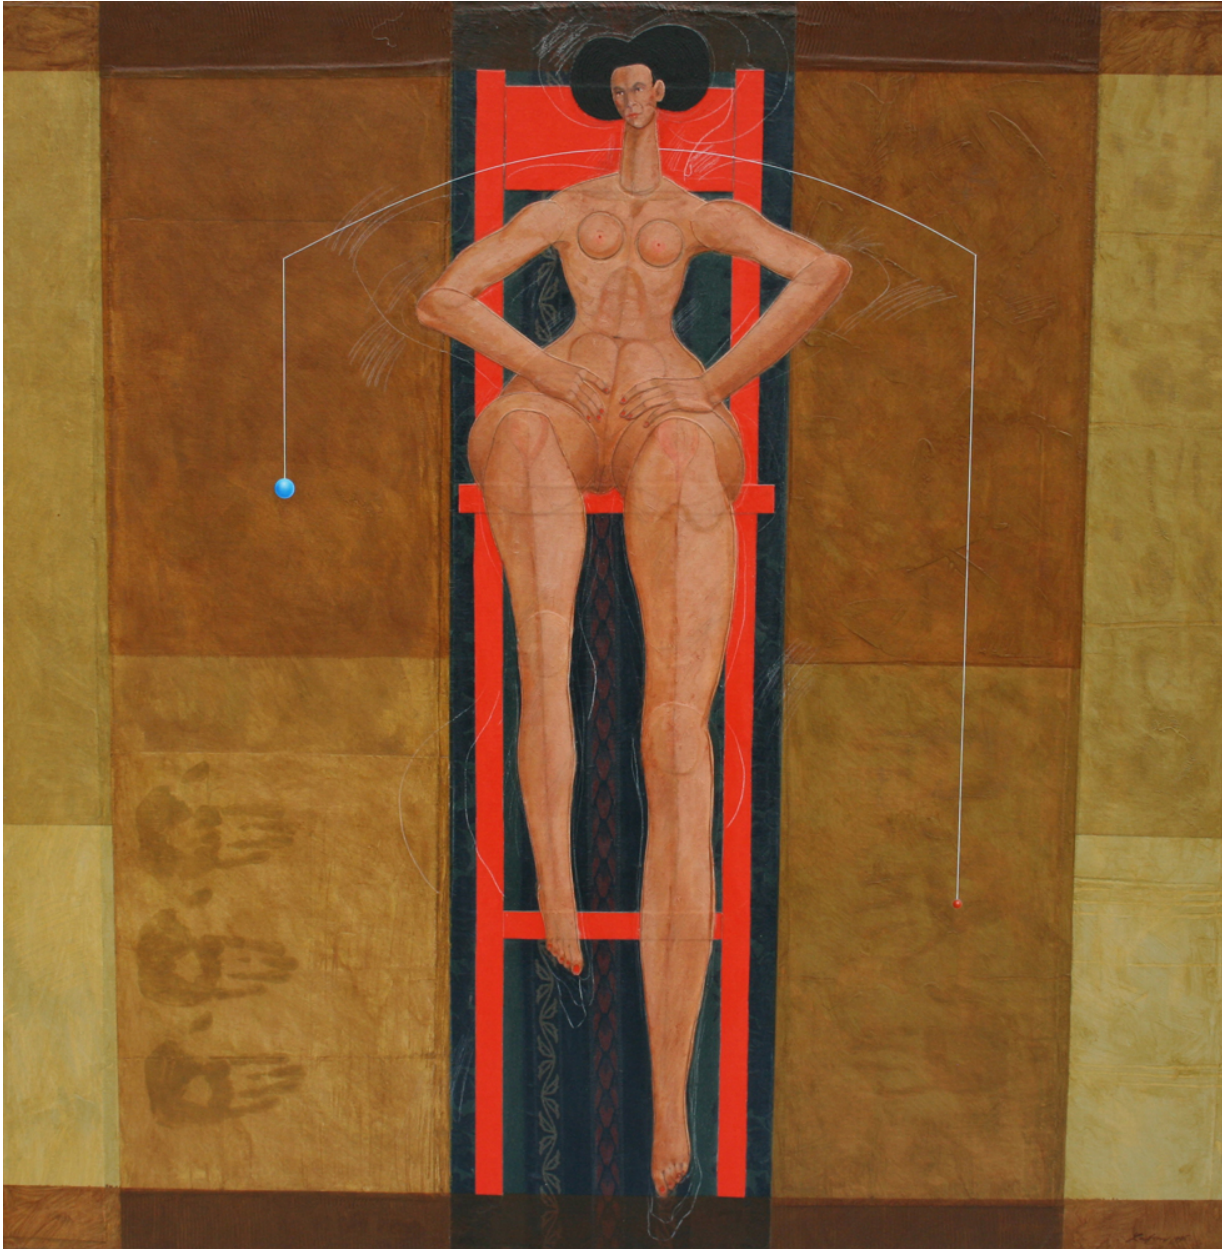

**JRB ART**  
AT THE ELMS  
Paseo Arts District

D. J. Lafon, *RED CHAIR*, 1995  
Acrylic on Canvas, 58 x 58 in. (147.3 x 147.3 cm)  
LAF1048, \$5,200