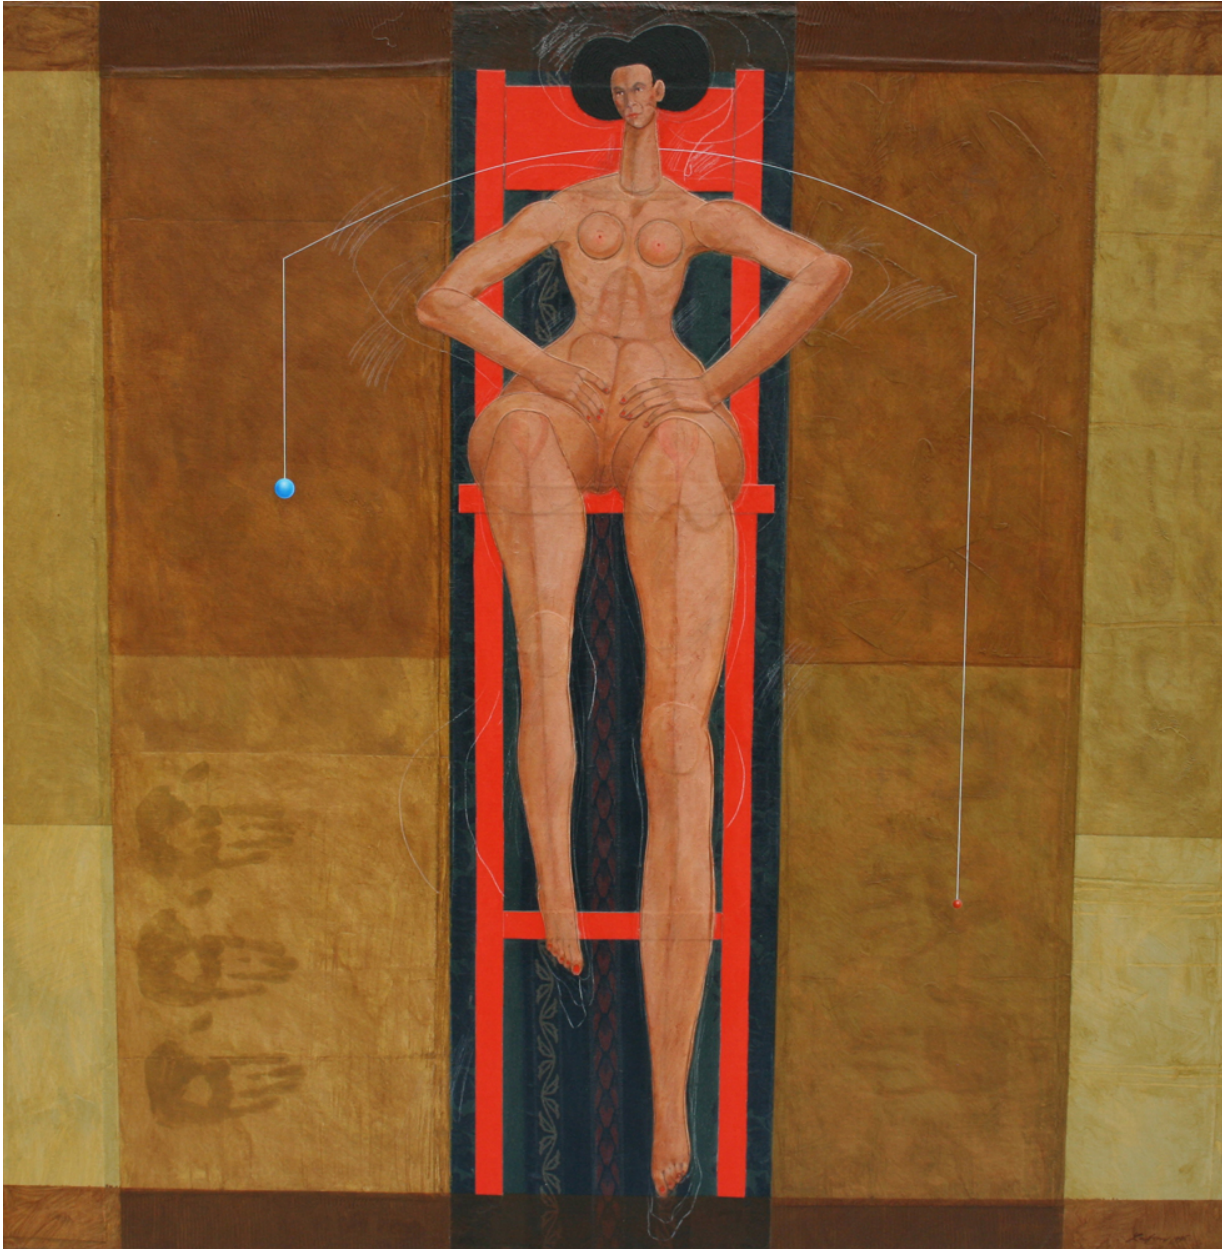

JRB ART
AT THE ELMS
Paseo Arts District

Dee J Lafon, *RED CHAIR*, 1995
Acrylic on Canvas, 58 x 58 in. (147.3 x 147.3 cm), LAF1048, \$4,400