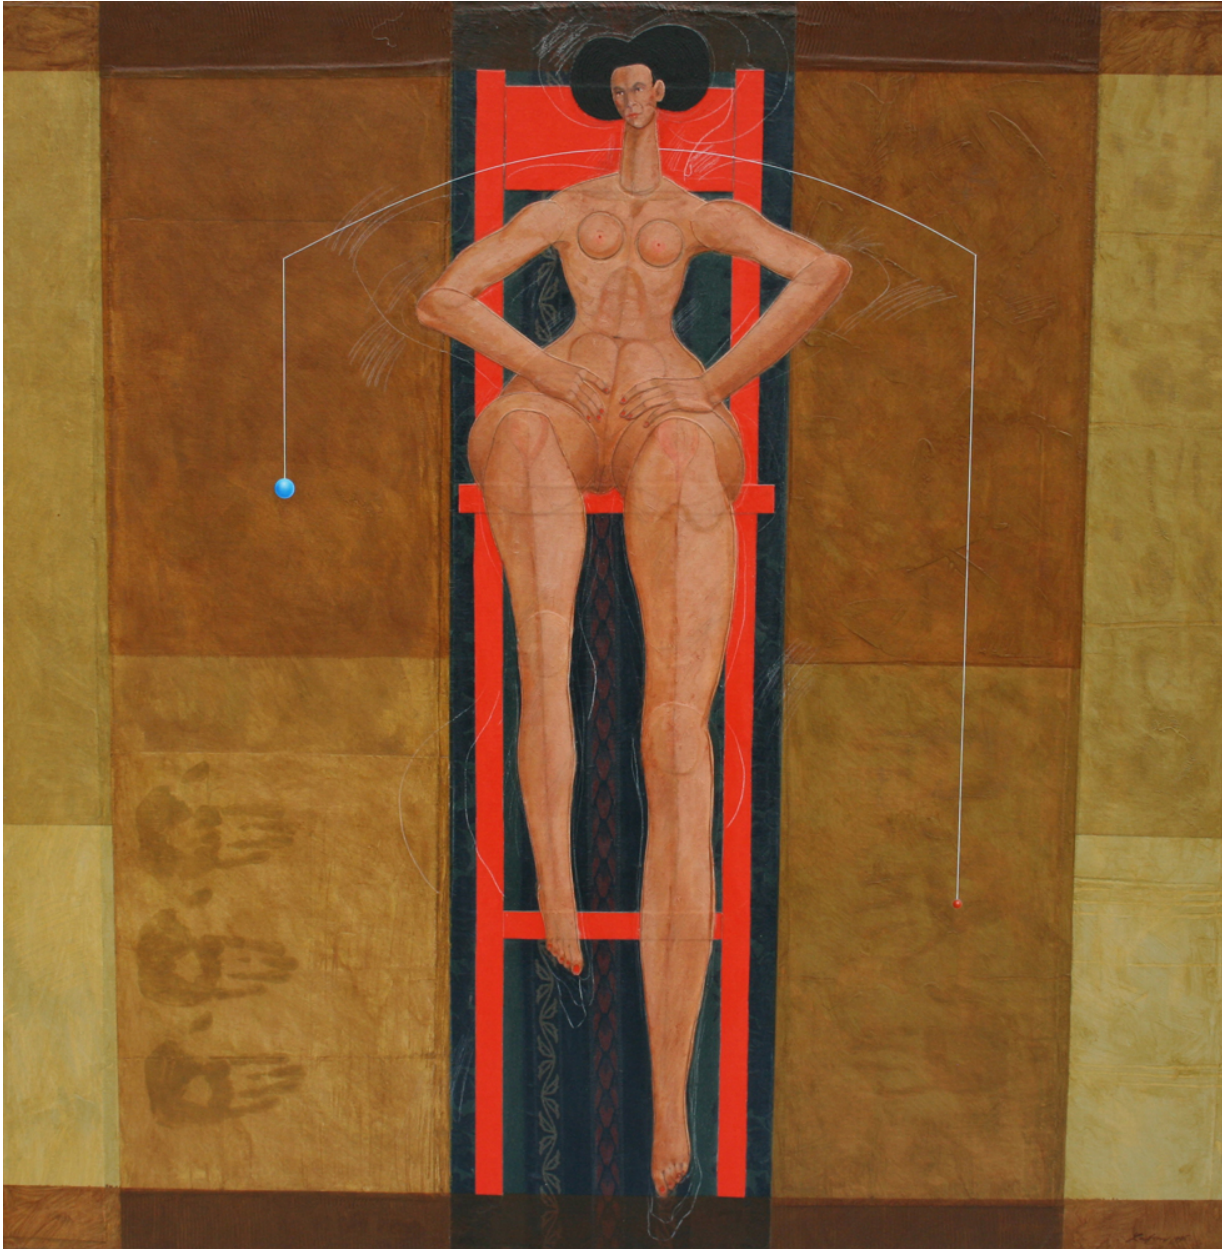

JRB ART
AT THE ELMS
Paseo Arts District

Dee J Lafon, *RED CHAIR*, 1995
Acrylic on Canvas, 58 x 58 in. (147.3 x 147.3 cm)
LAF1048, \$4,400