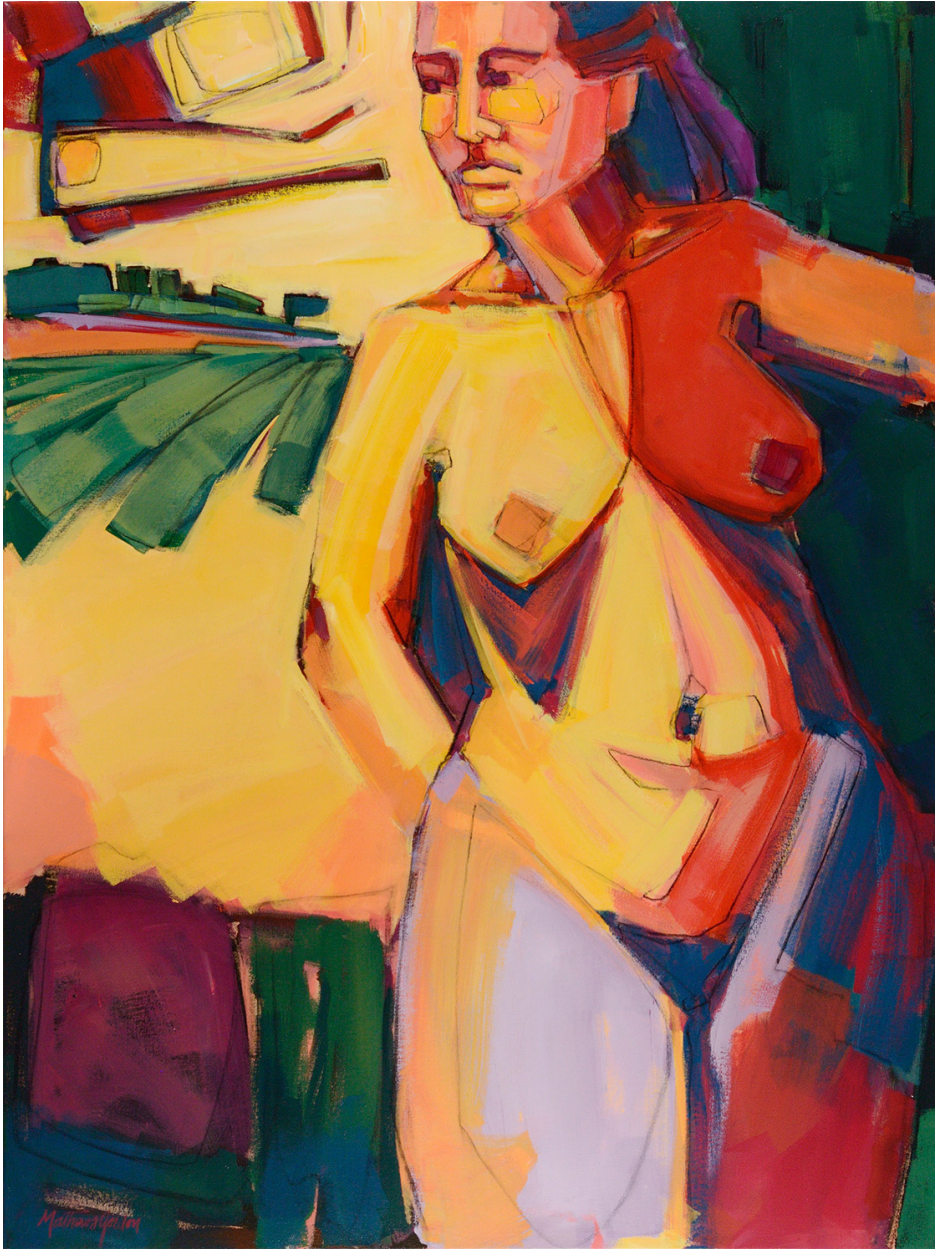

JRB ART
AT THE ELMS
Paseo Arts District

Janice Mathews-Gordon, *SHESCAPE*, 2017
Acrylic and Charcoal, 48 x 36 in.
JMG048