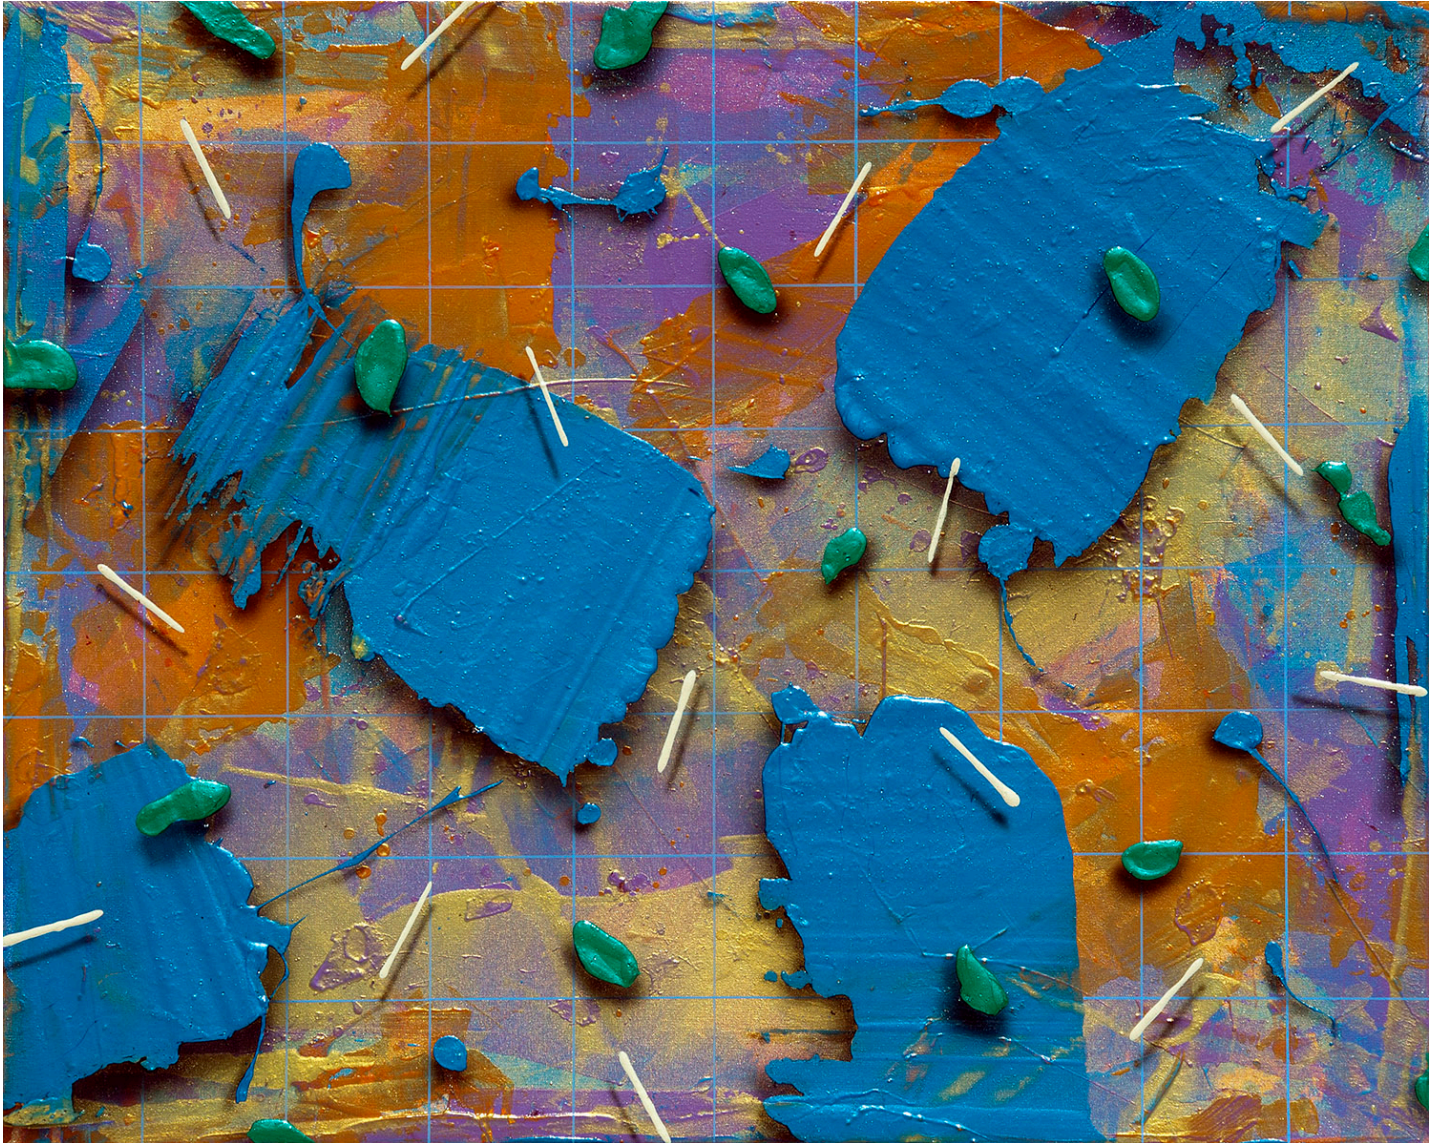

JRB ART
AT THE ELMS
Paseo Arts District

Larry Hefner, *BLUE GRID WITH BLUE FLOATERS*

Acrylic on Canvas, 32 x 40 in.

HEF018, \$2,600