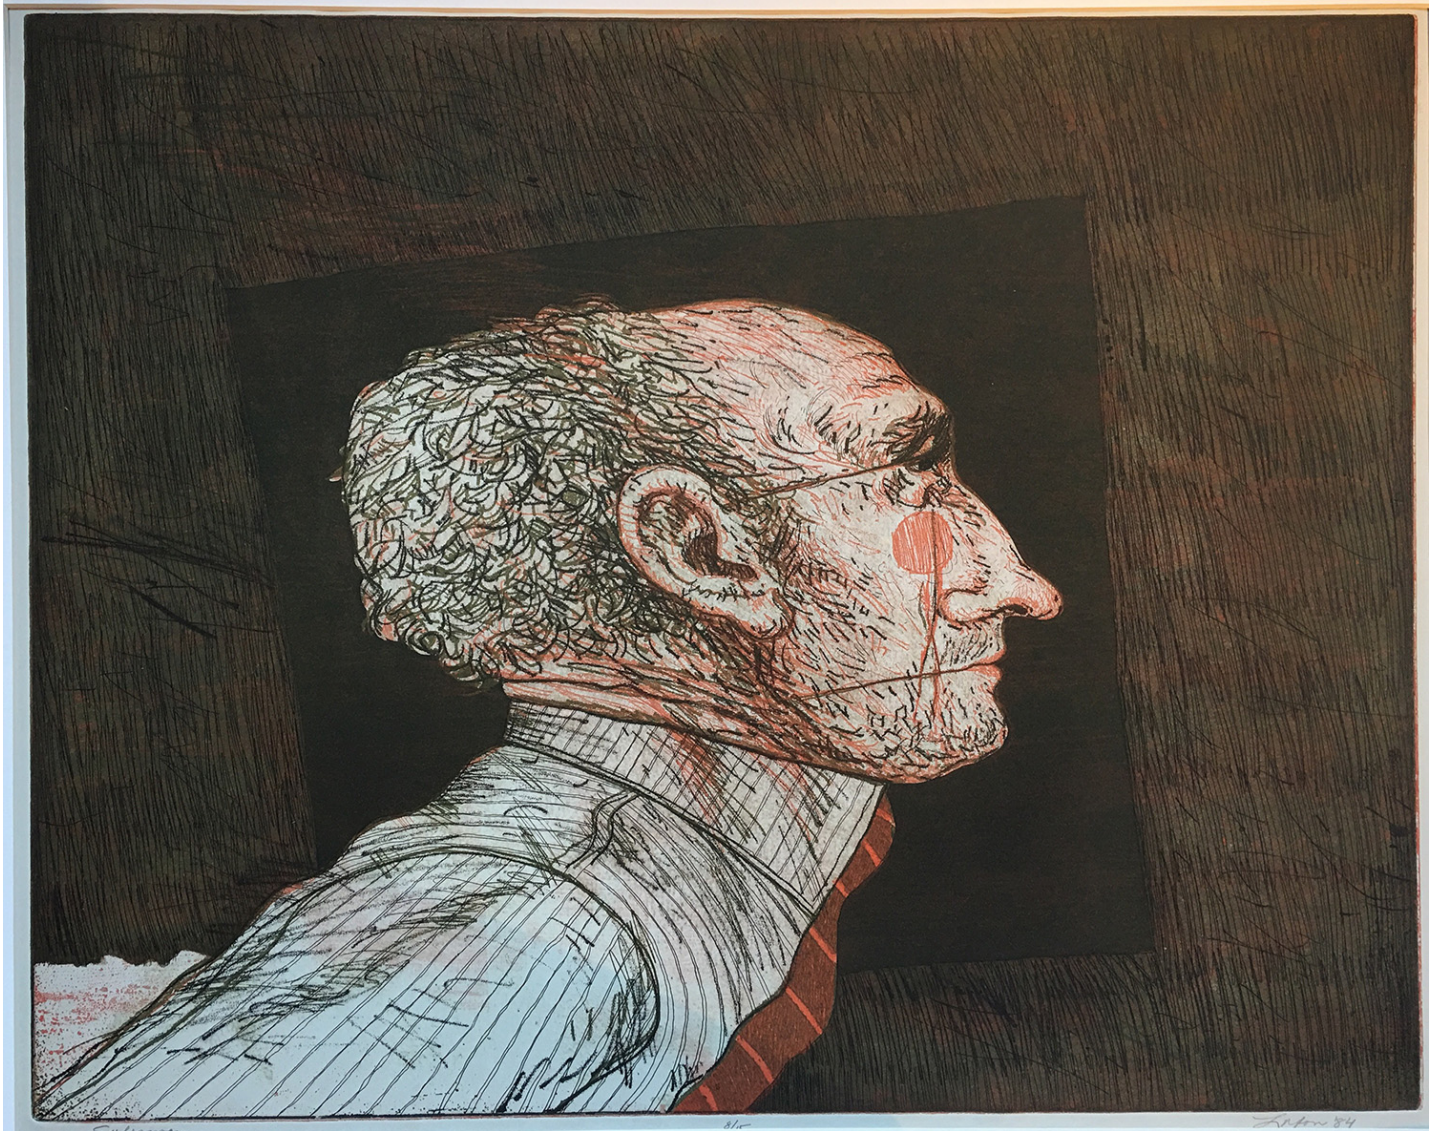

**JRB ART**  
**AT THE ELMS**  
Paseo Arts District

D. J. Lafon, *SALESMAN*, 1984  
Etching and aquatint, 25 x 31 in. (63.5 x 78.7 cm)  
LAF1149, \$750