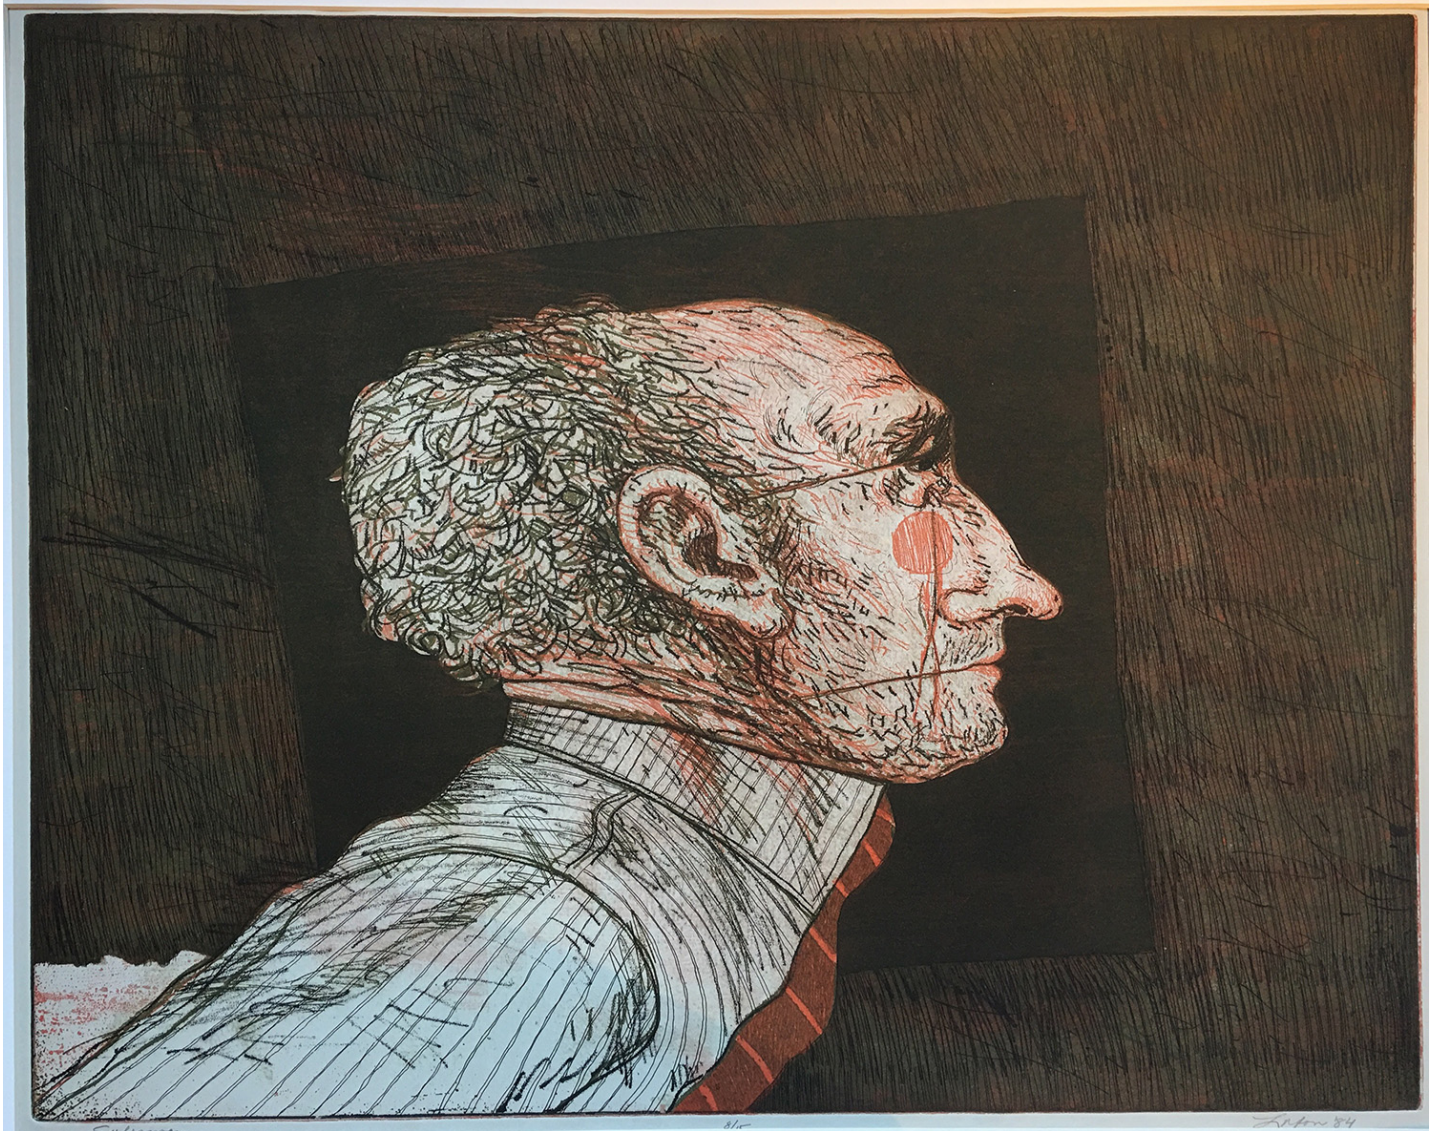

JRB ART
AT THE ELMS
Paseo Arts District

D. J. Lafon, *SALESMAN*, 1984
Etching and aquatint, 25 x 31 in. (63.5 x 78.7 cm)
LAF1149, \$750