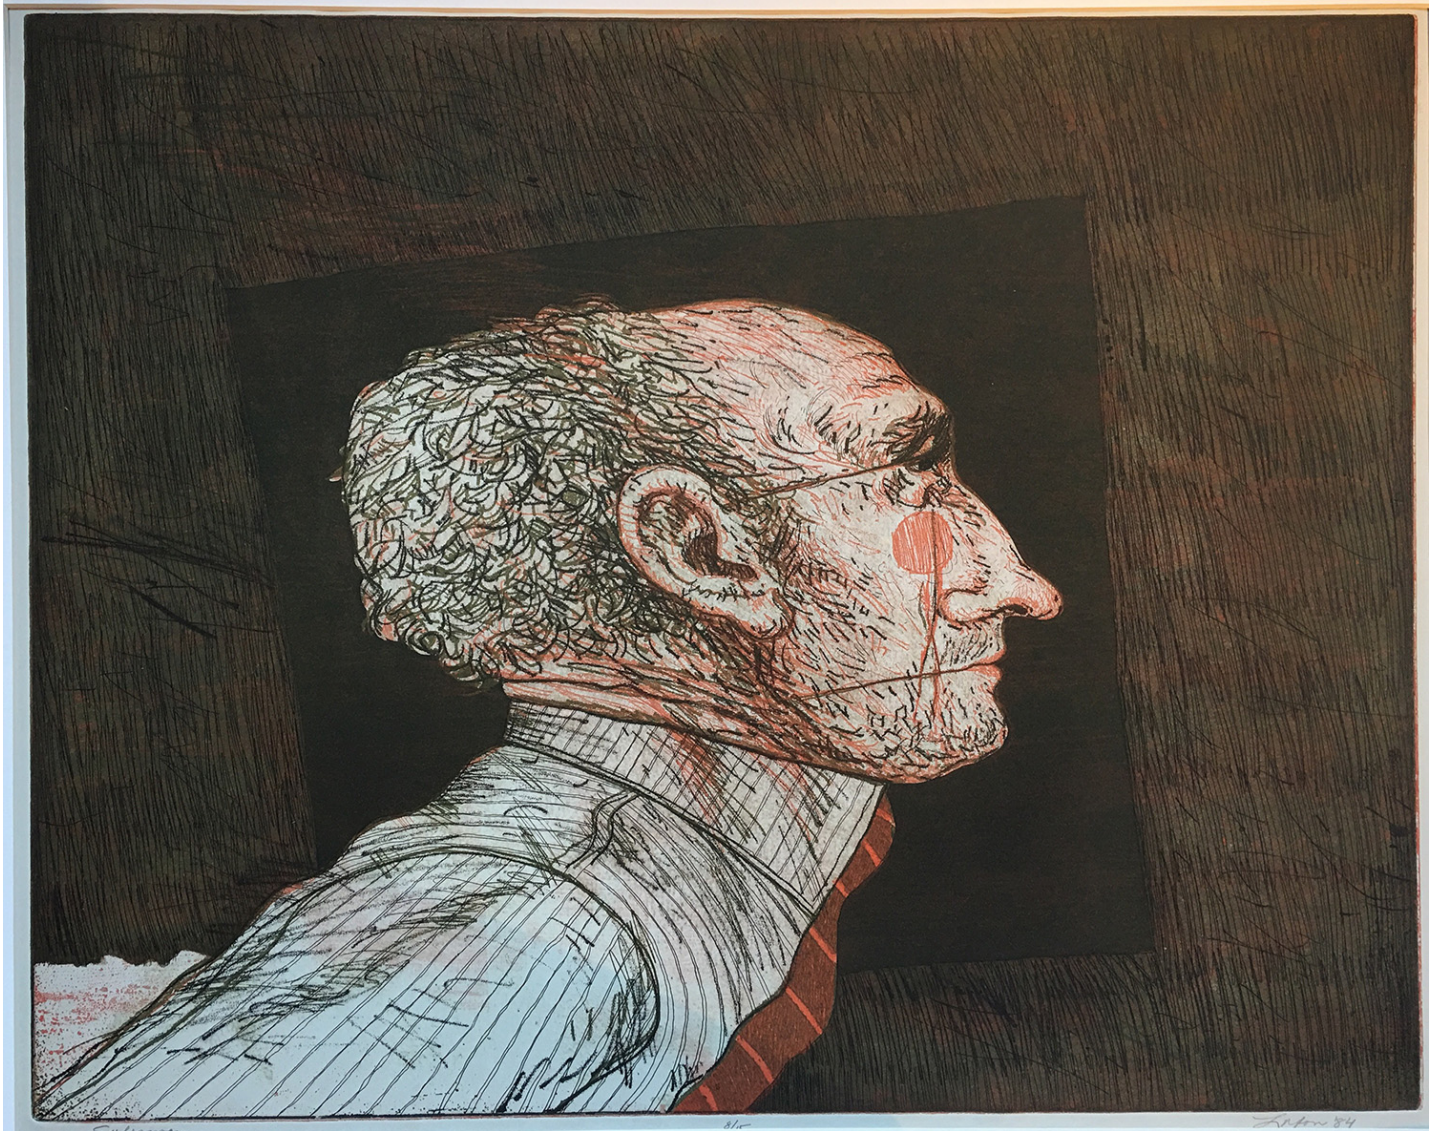

**JRB ART**  
**AT THE ELMS**  
Paseo Arts District

Dee J Lafon, *SALESMAN*, 1984  
Etching and aquatint, 25 x 31 in.  
LAF1149, \$750