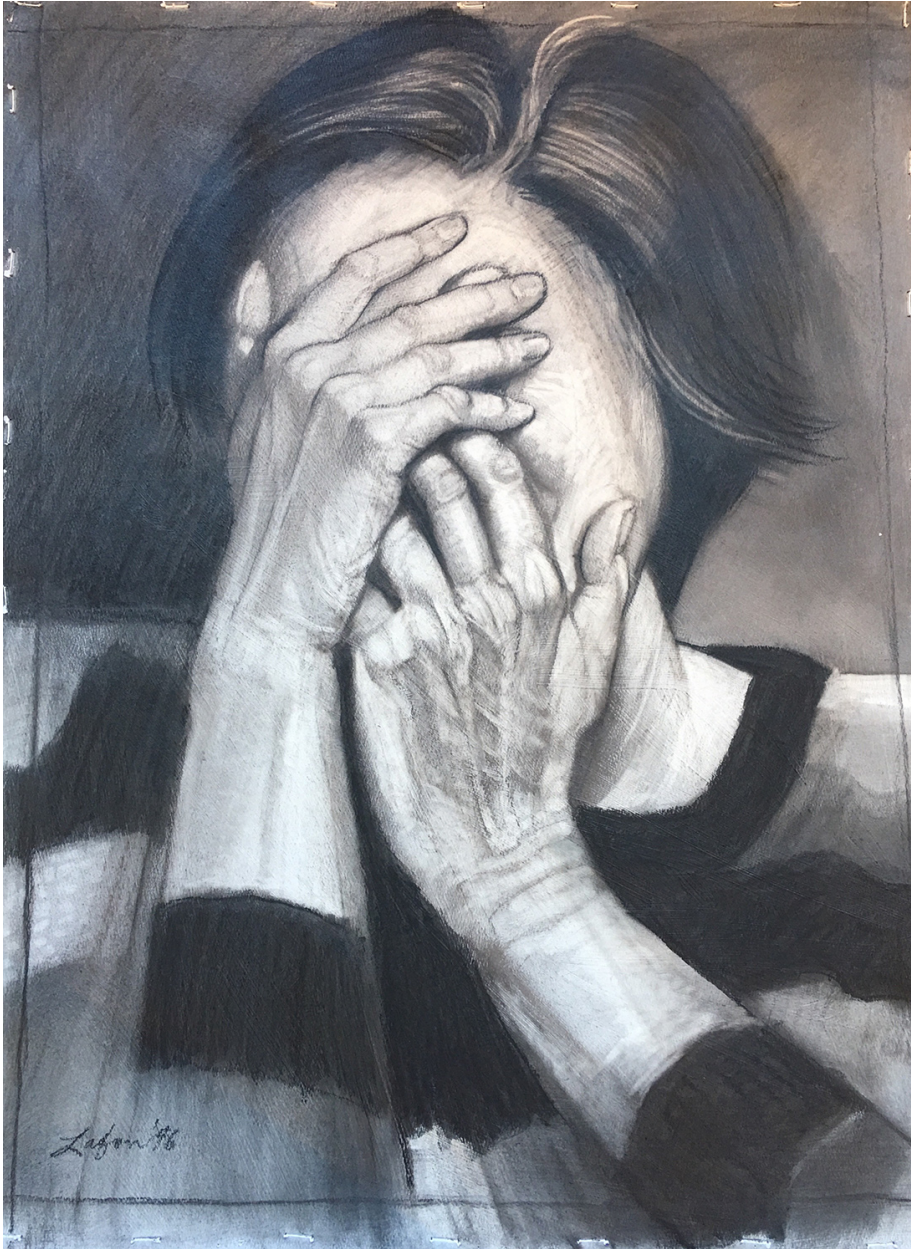

JRB ART
AT THE ELMS
Paseo Arts District

D. J. Lafon, *UNTITLED (WOMAN BEHIND HANDS)*, 1996
Mixed Media, 24 x 18 in. (61 x 45.7 cm)
LAF1166, \$750