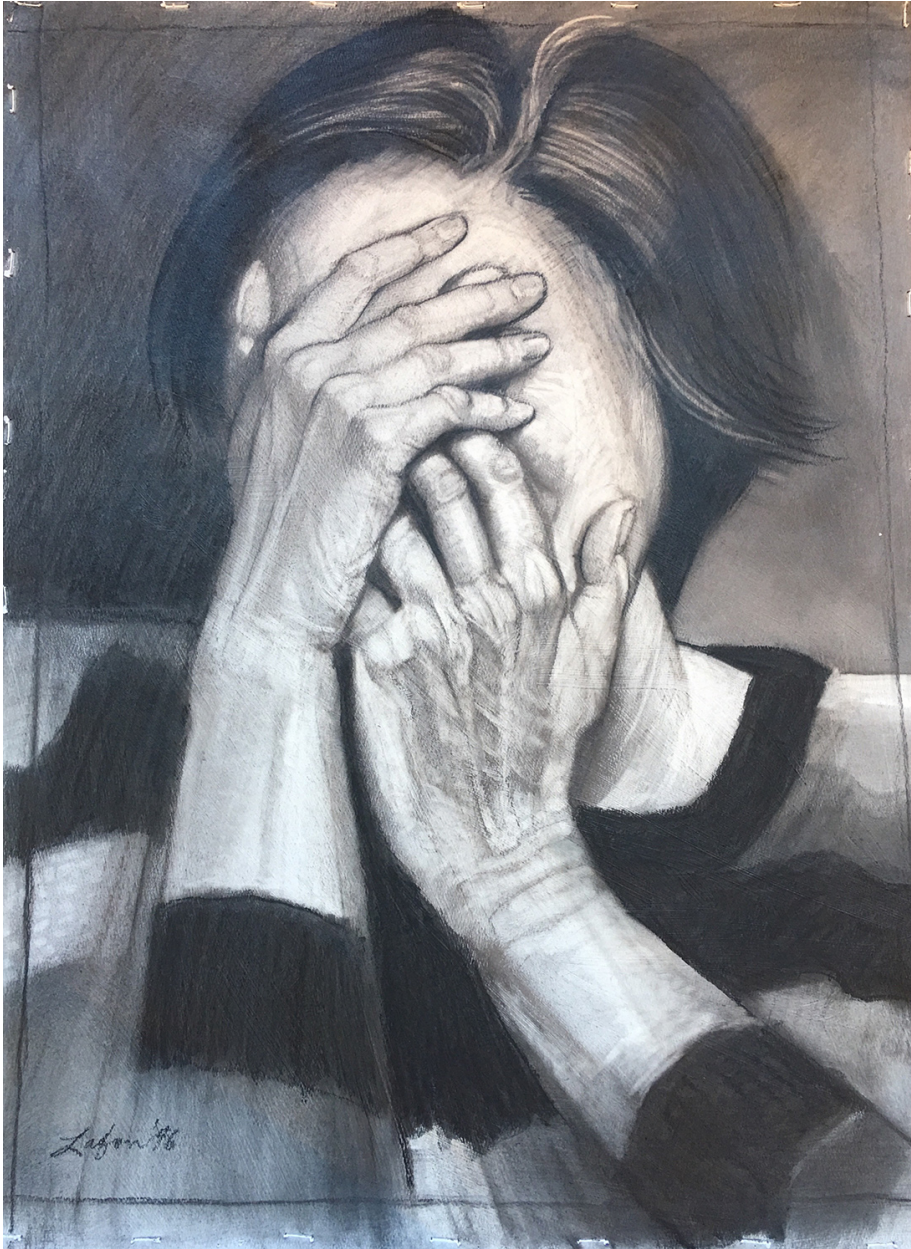

**JRB ART**  
**AT THE ELMS**  
Paseo Arts District

D. J. Lafon, *UNTITLED (WOMAN BEHIND HANDS)*, 1996  
Mixed Media, 24 x 18 in. (61 x 45.7 cm)  
LAF1166, \$750