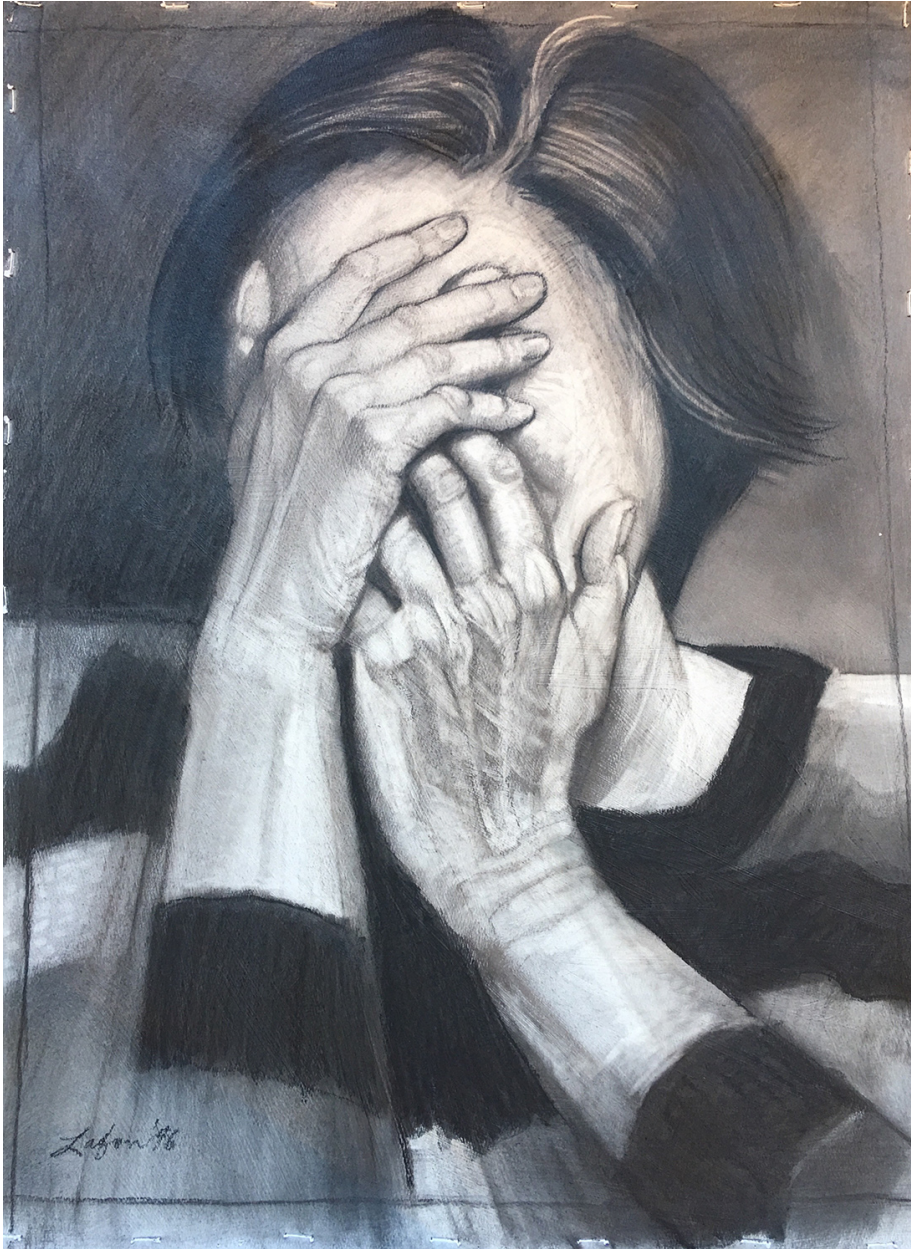

JRB ART
AT THE ELMS
Paseo Arts District

Dee J Lafon, *UNTITLED (WOMAN BEHIND HANDS)*, 1996
Mixed Media, 24 x 18 in.
LAF1166, \$750