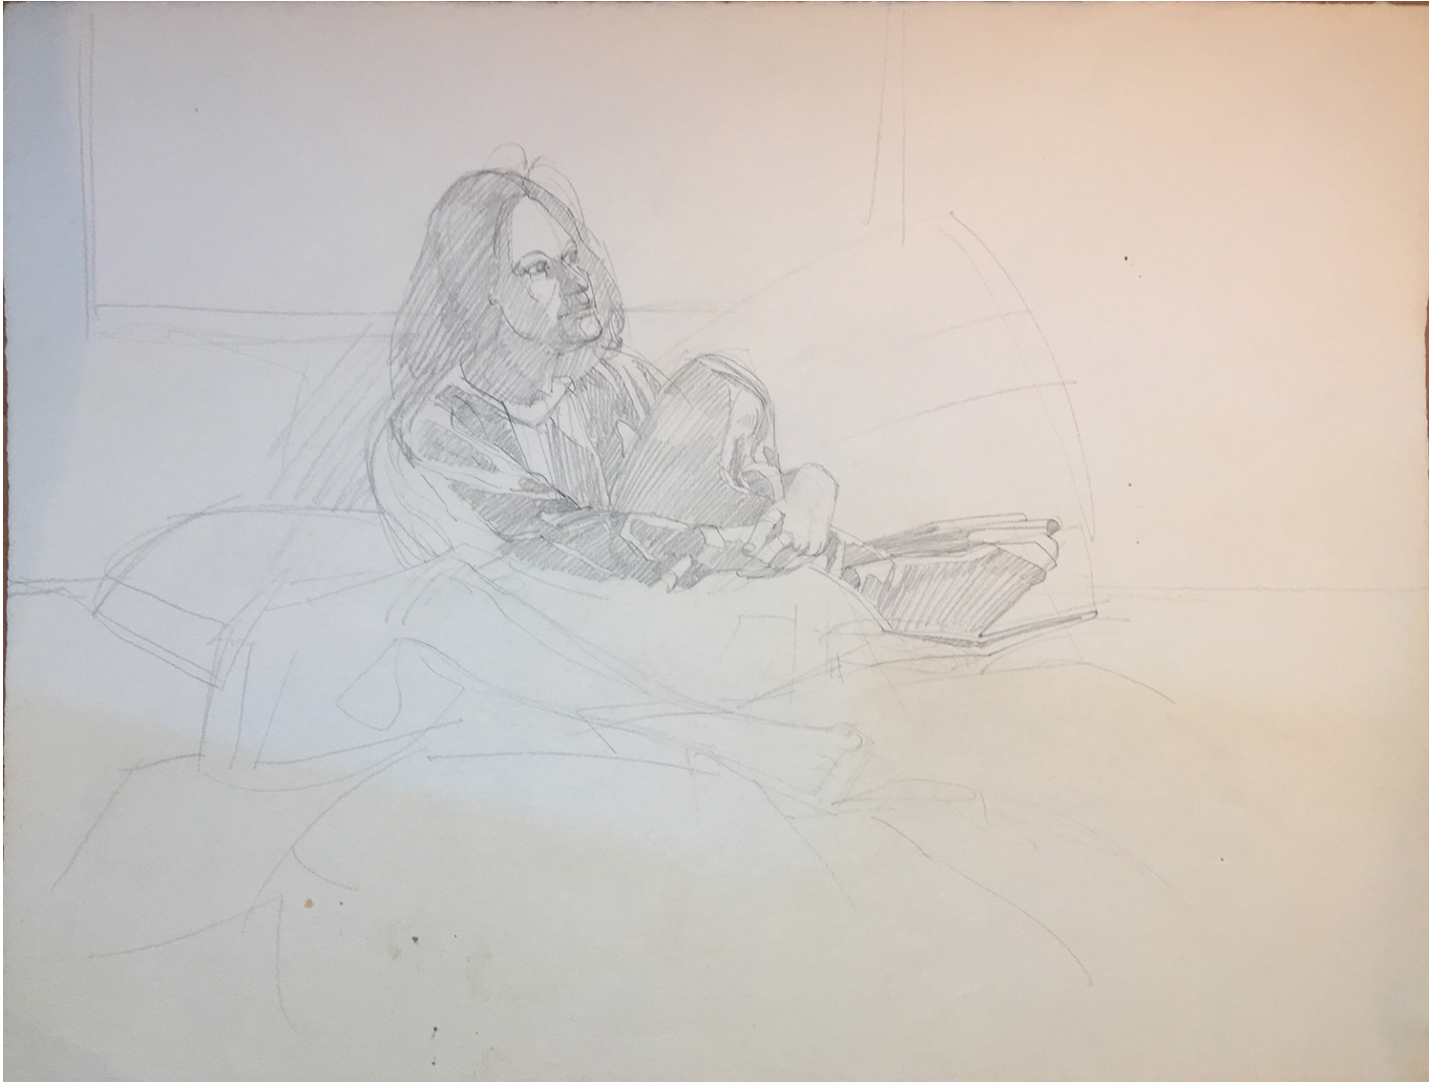

JRB ART
AT THE ELMS
Paseo Arts District

D. J. Lafon, *UNTITLED (WOMAN)*
Mixed Media, 18 x 24 in. (45.7 x 61 cm)
LAF1170, \$750