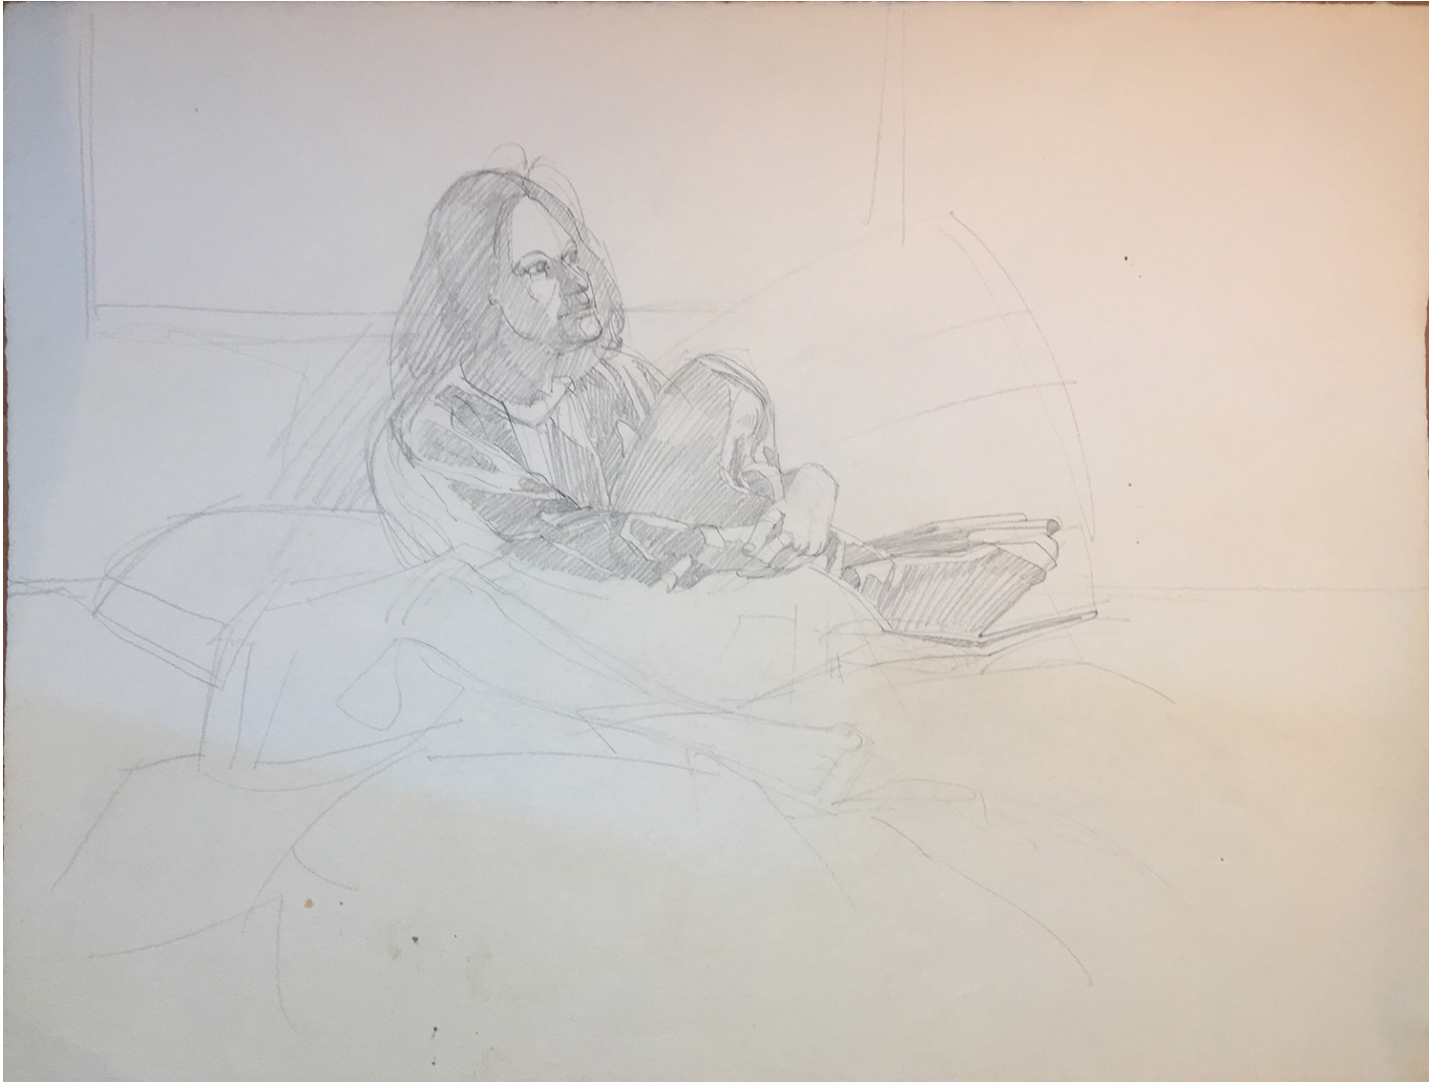

**JRB ART**  
**AT THE ELMS**  
Paseo Arts District

D. J. Lafon, *UNTITLED (WOMAN)*  
Mixed Media, 18 x 24 in. (45.7 x 61 cm)  
LAF1170, \$750