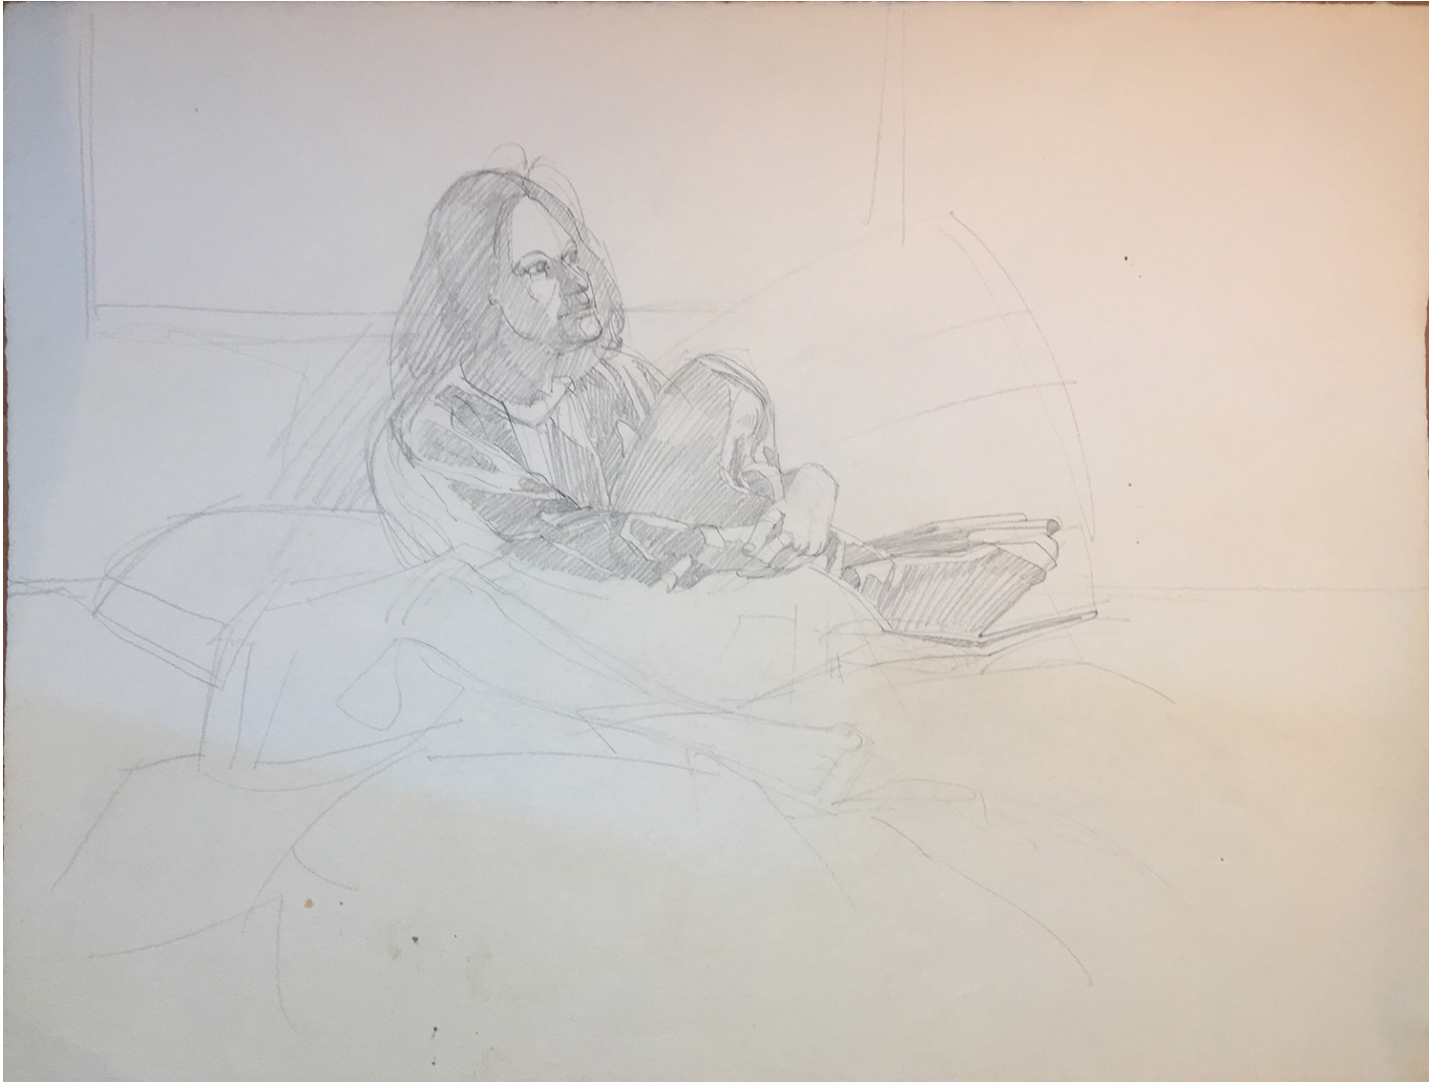

JRB ART
AT THE ELMS
Paseo Arts District

Dee J Lafon, *UNTITLED (WOMAN)*

Pencil, 18 x 24 in.

LAF1170, \$750