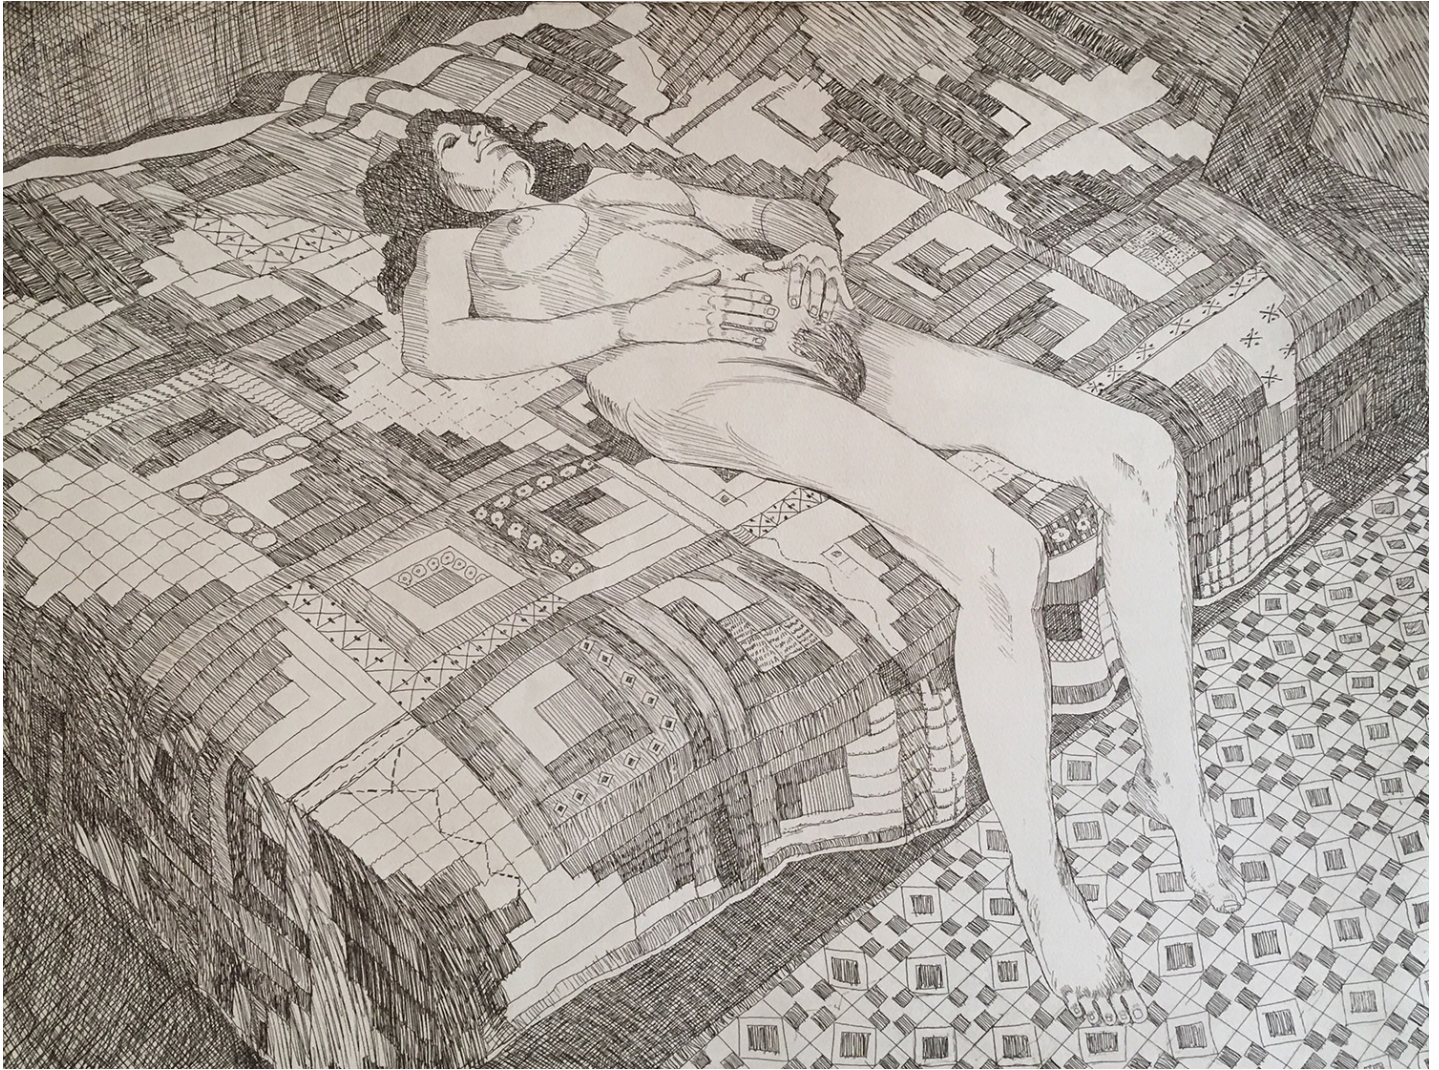

JRB ART
AT THE ELMS
Paseo Arts District

Dee J Lafon, *UNTITLED (FEMALE NUDE ON QUILT)*
Etching, 22 x 31 in.
LAF1132, \$750