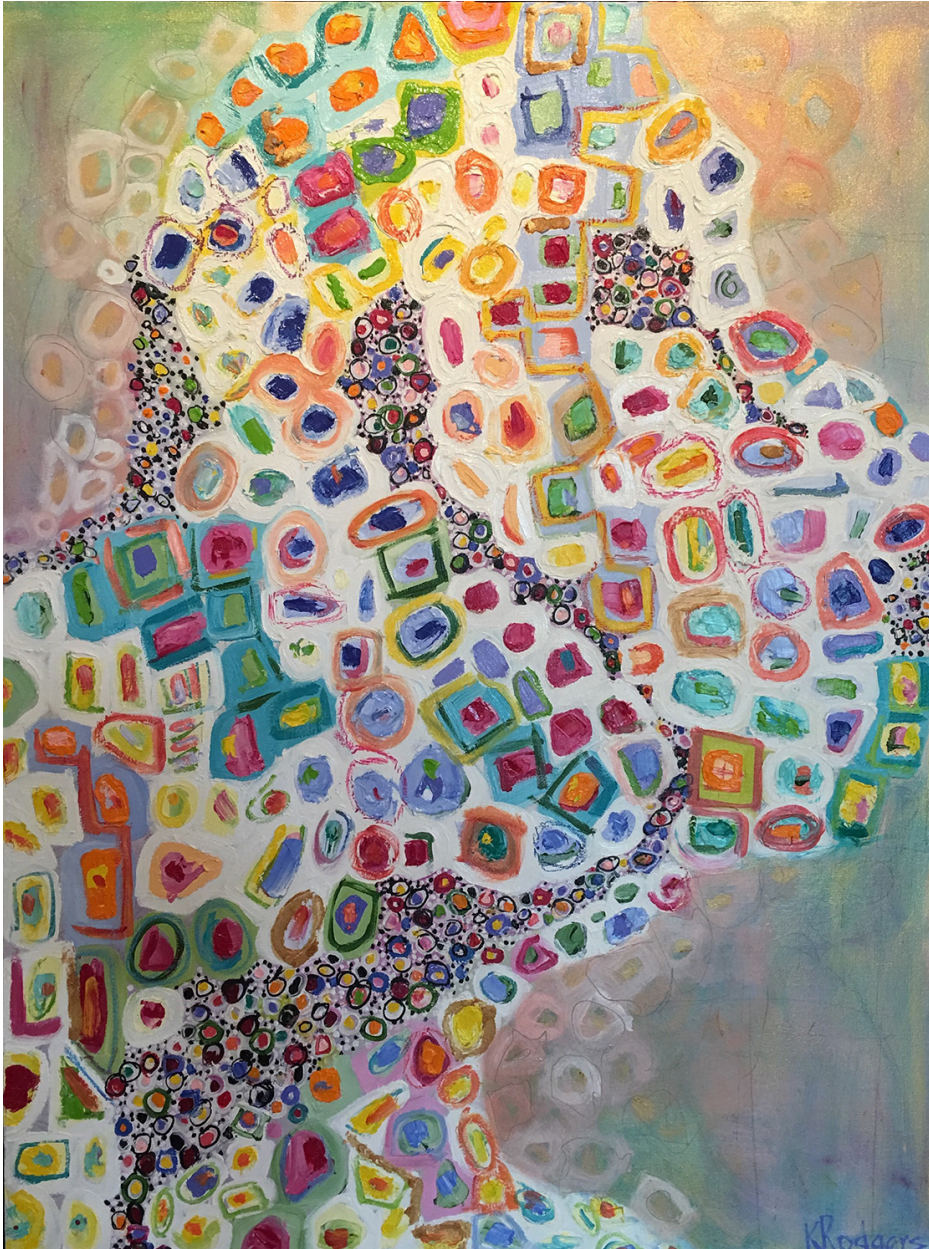

**JRB ART**  
**AT THE ELMS**  
Paseo Arts District

Kathy Rodgers, *INSTINCT*, 2018  
Acrylic & Oil on Canvas, 40 x 30 in.  
ROK002, Sold