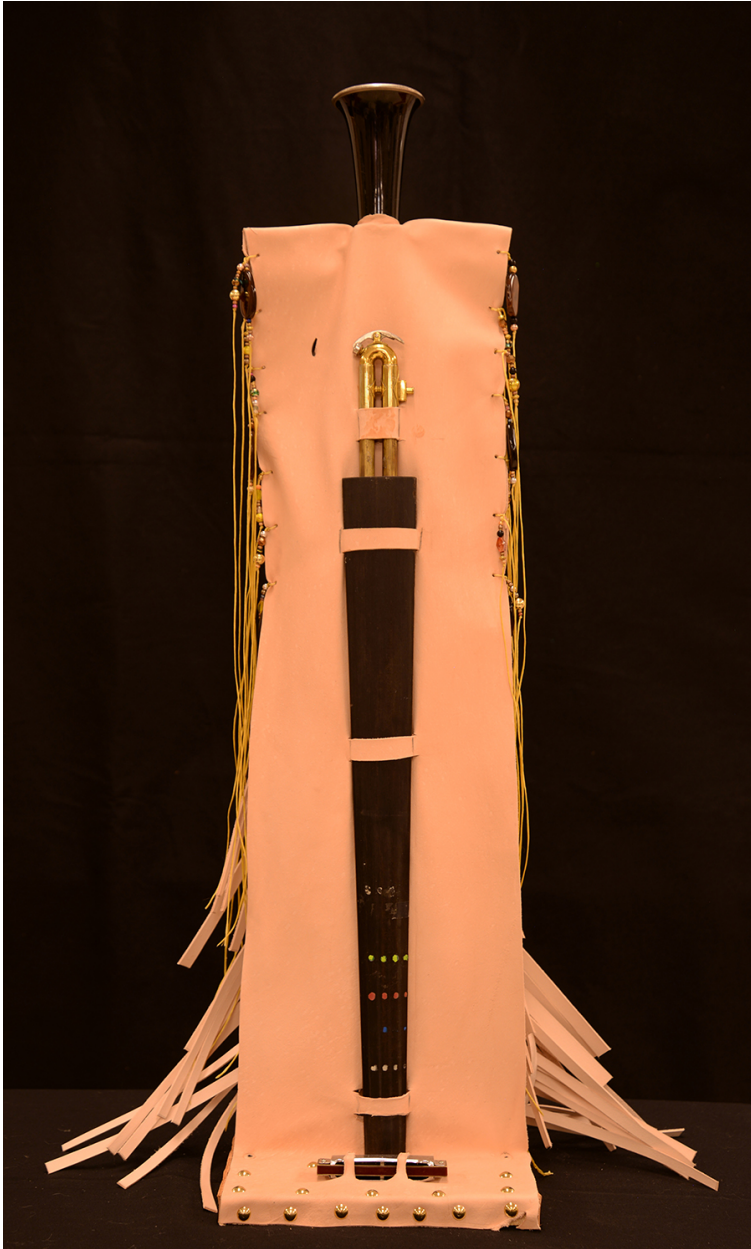

JRB ART
AT THE ELMS
Paseo Arts District

Patrick Riley, *ALTARPIECE FOR THE MOTHER OF UNIVERSAL SOUND*
Mixed Media, 34 x 10 x 17 in.
RIL365, \$800