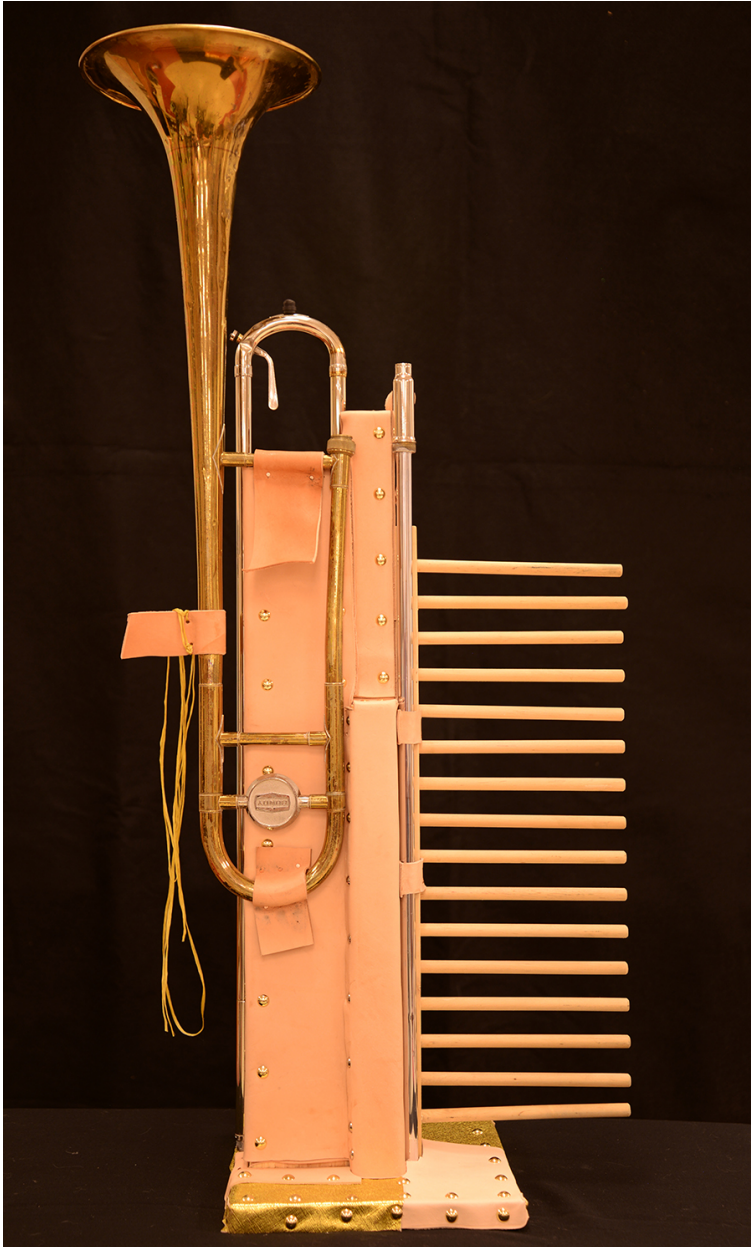

JRB ART
AT THE ELMS
Paseo Arts District

Patrick Riley, *CLIMBING THE LADDER TO THE KINGDOM OF HIGHER CONSCIOUSNESS WITH DIVINE SOUND*
Mixed Media, 38 x 18 x 10 in.
RIL362, \$1,250

JRB Art at the Elms | 405-528-6336 | info@jrbartgallery.com