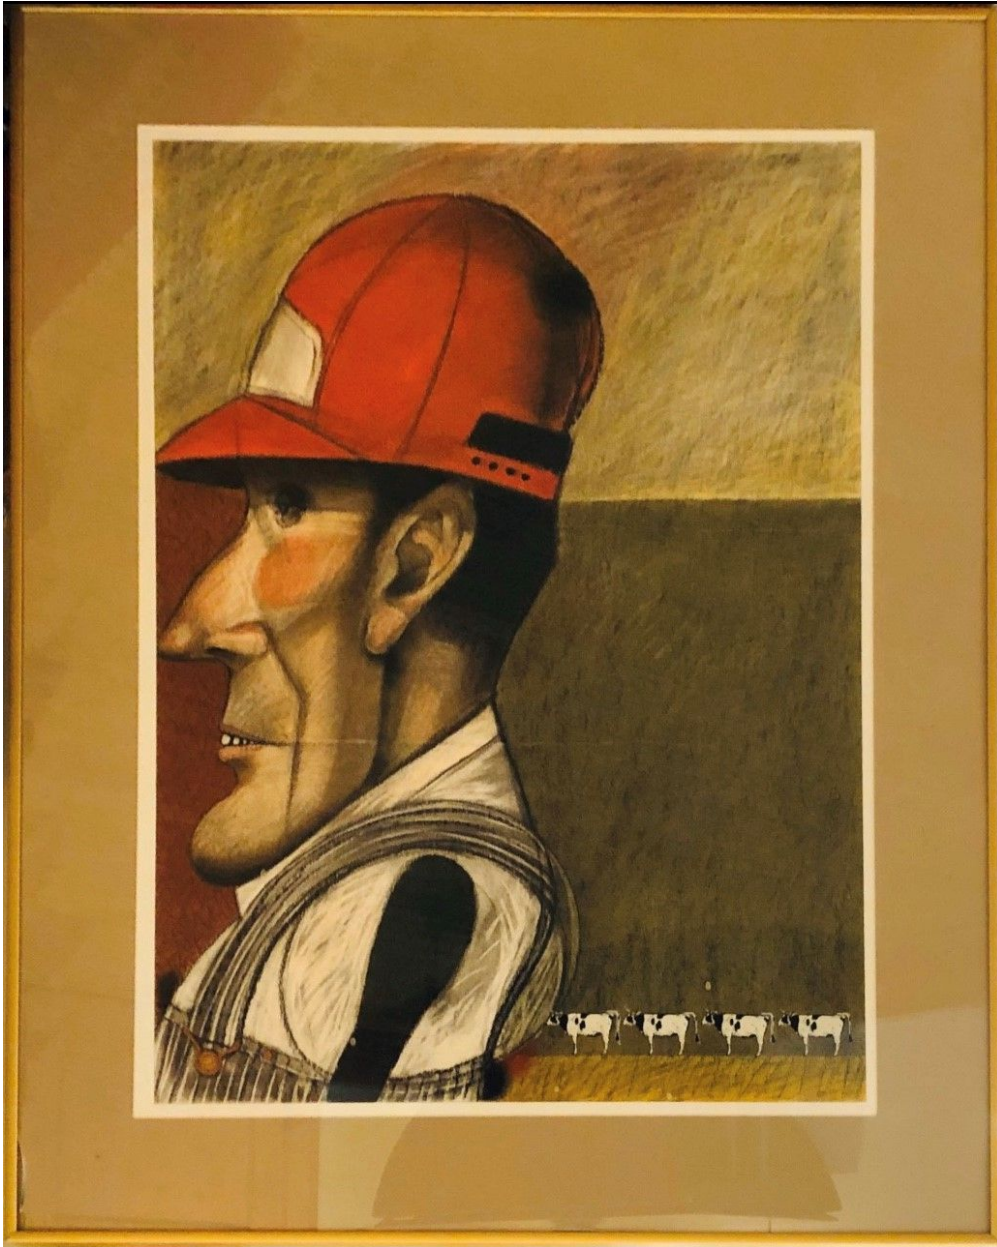

**JRB ART**  
AT THE ELMS  
Paseo Arts District

D. J. Lafon, *JOHN DEERE MAN*  
pastel on paper, 28 1/4 x 36 1/4 in. (71.8 x 92.1 cm)  
LAF2047, \$3,200