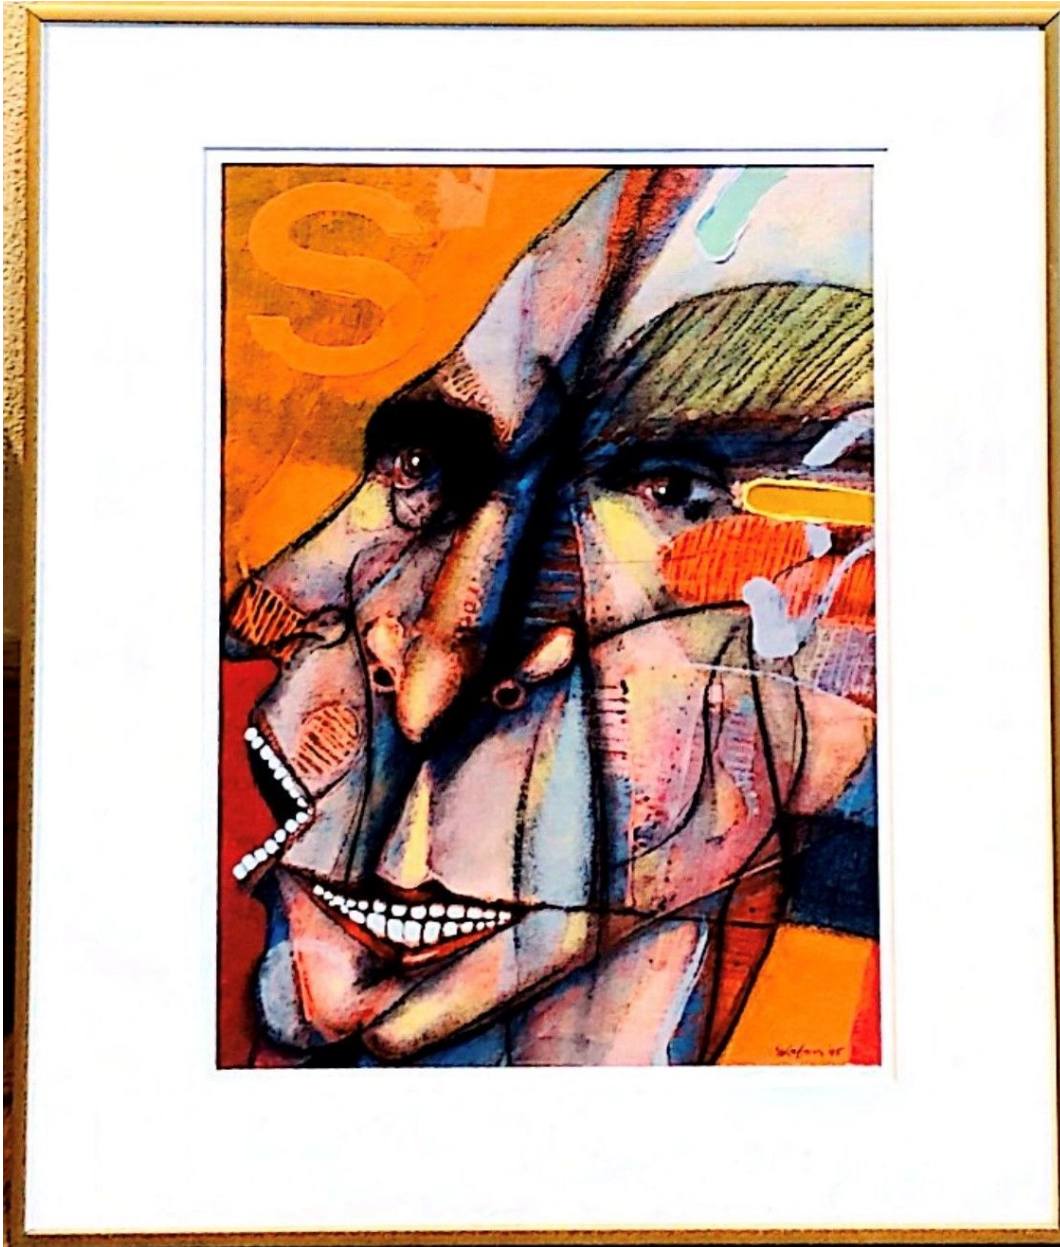

JRB ART
AT THE ELMS
Paseo Arts District

D. J. Lafon, *NETWORKING*
Acrylic, 20 x 24 in. (50.8 x 61 cm)
LAF2049, \$3,200