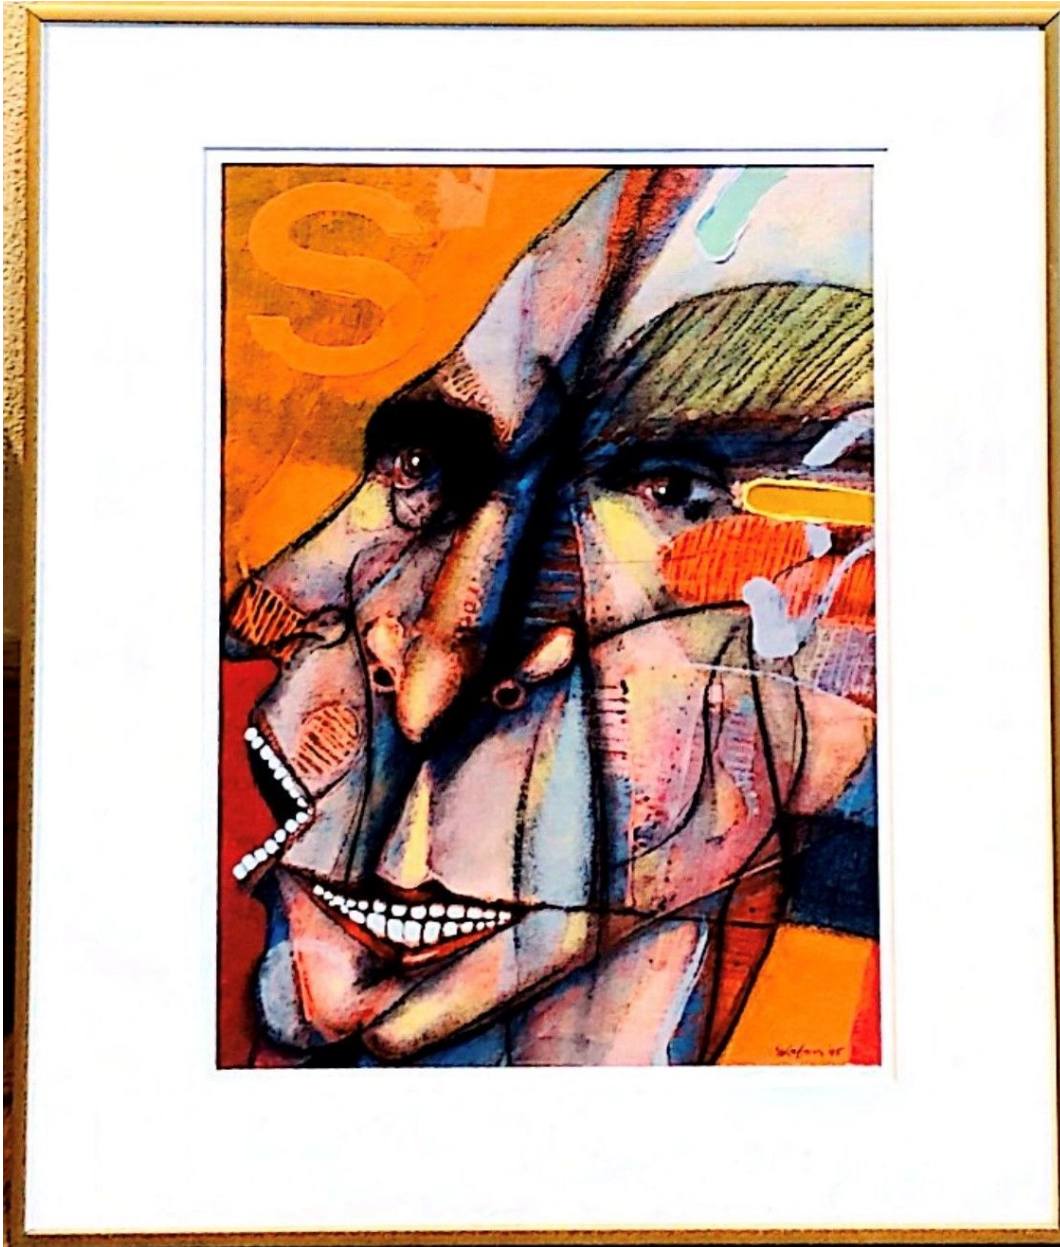

**JRB ART**  
**AT THE ELMS**  
Paseo Arts District

D. J. Lafon, *NETWORKING*  
Acrylic, 20 x 24 in. (50.8 x 61 cm)  
LAF2049, \$3,200