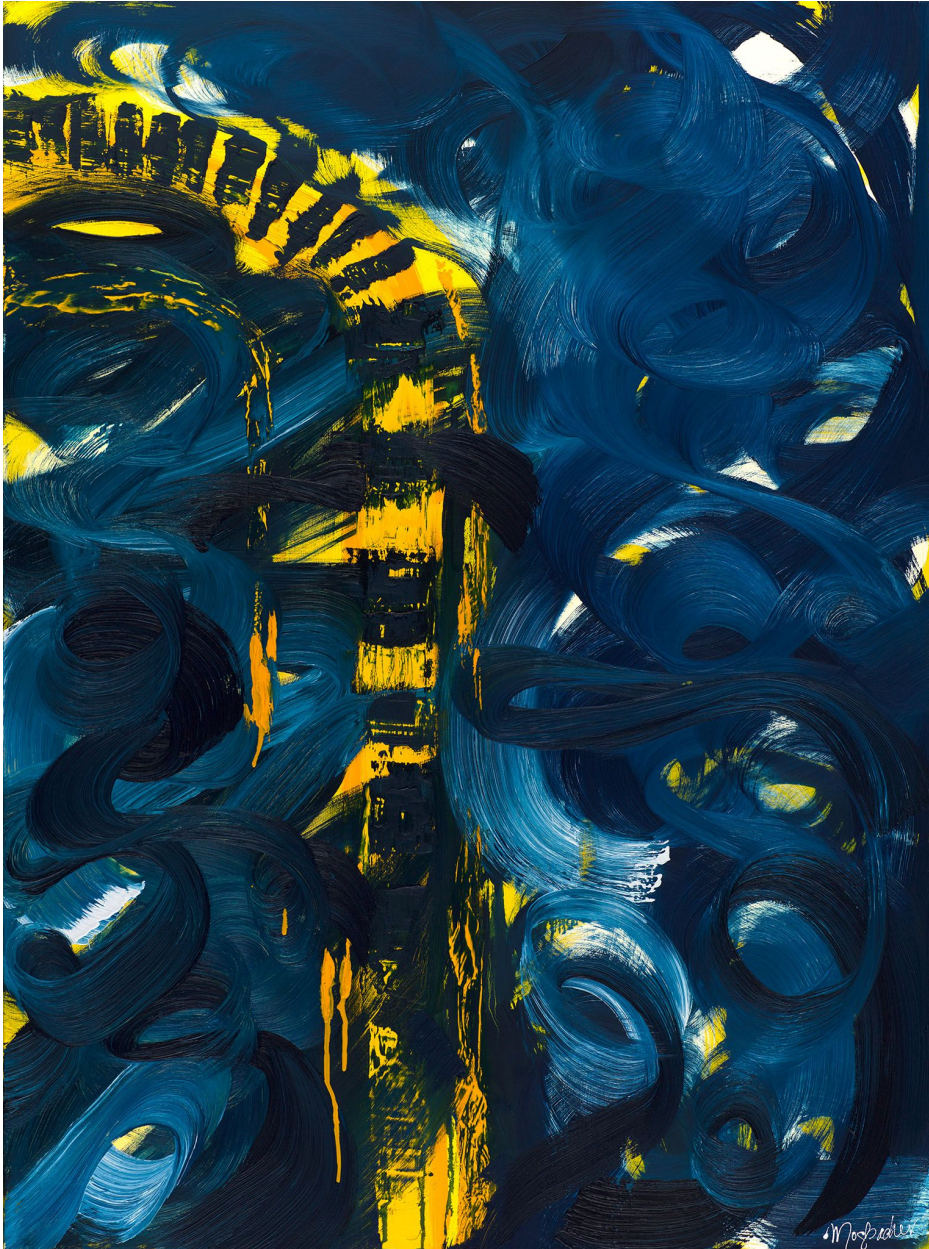

**JRB ART**  
**AT THE ELMS**  
Paseo Arts District

Karen Mosbacher, *PIANO QUINTET*, ERICH KORNGOLD  
Oil and Cold Wax on Canvas, 48 x 36 x 1 1/2 in. (121.9 x 91.4  
x 3.8 cm)  
KMB026