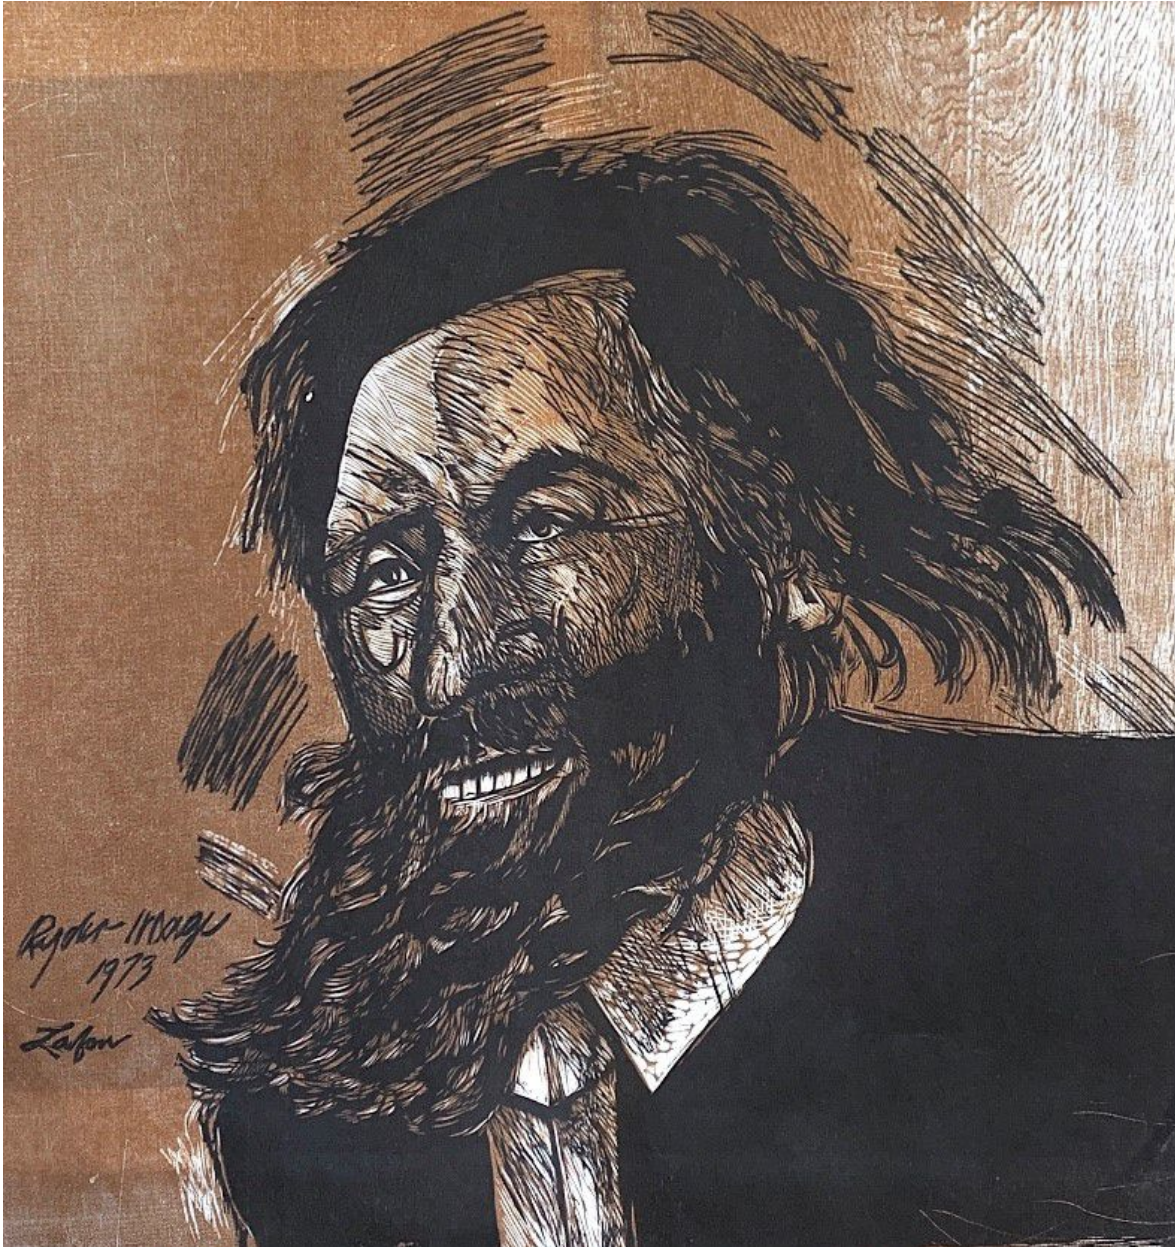

JRB ART
AT THE ELMS
Paseo Arts District

D. J. Lafon, *RYDER IMAGE*, 1973
Woodcut, 24 x 24 in. (61 x 61 cm)
LAF2063, \$750