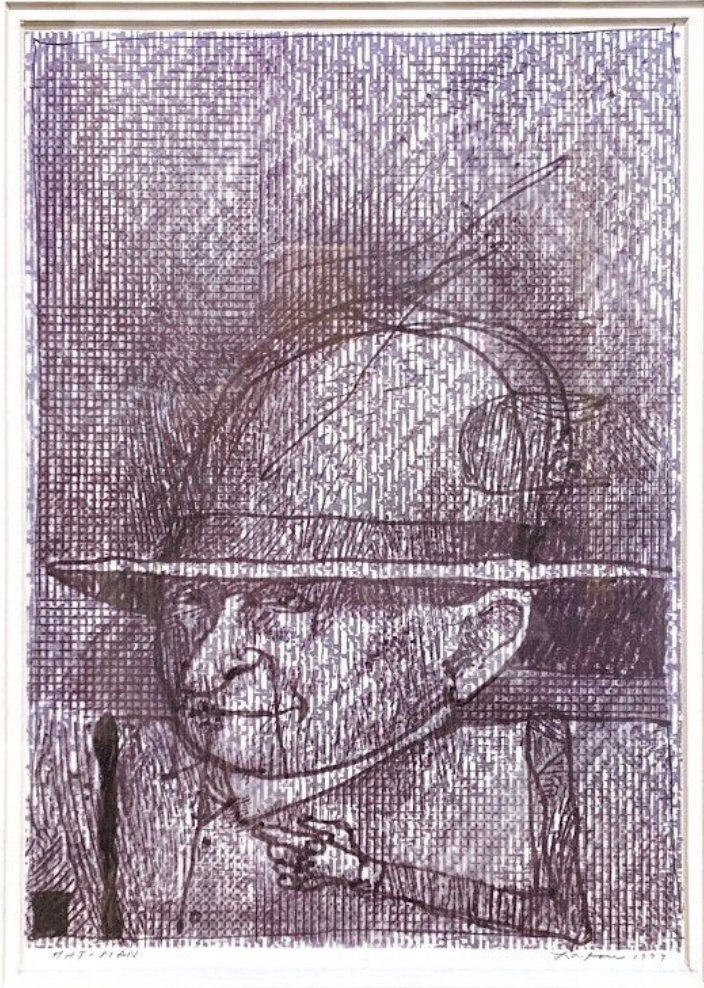

JRB ART
AT THE ELMS
Paseo Arts District

D. J. Lafon, *FARMER*
Ink and Watercolor on Paper, 22 x 18 in. (55.9 x 45.7 cm)
LAF2075, \$1,800