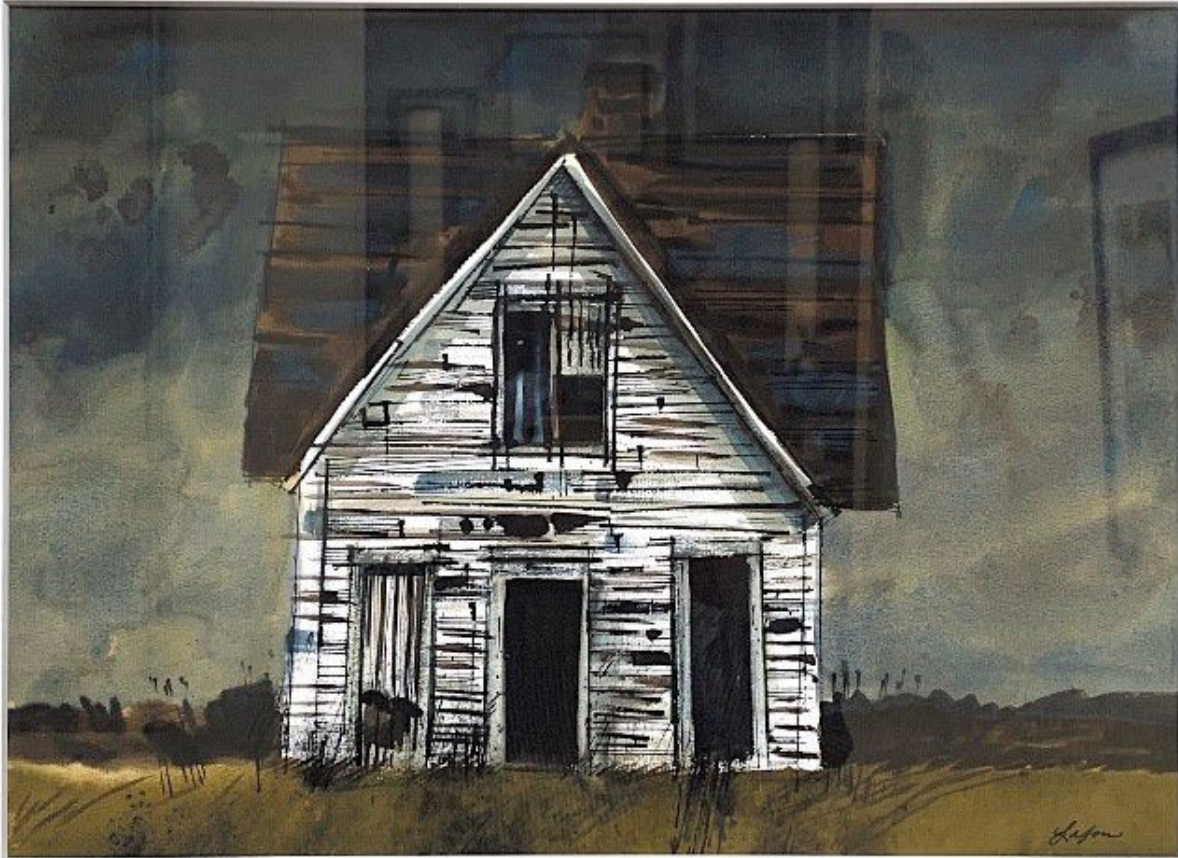

JRB ART
AT THE ELMS
Paseo Arts District

D. J. Lafon, *HOME*
Watercolor on Paper, 22 1/4 x 27 3/4 in. (56.5 x 70.5 cm)
LAF2078, \$2,400