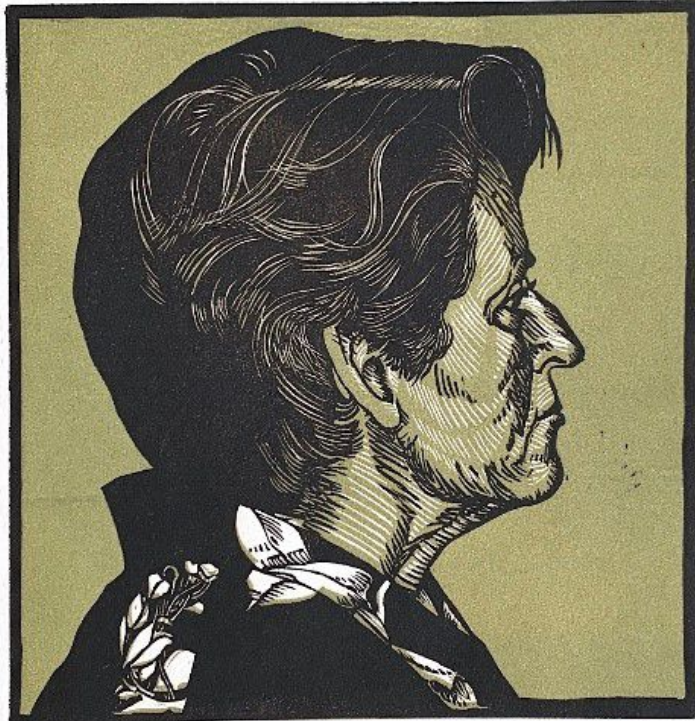

JRB ART
AT THE ELMS
Paseo Arts District

D. J. Lafon, *PROFILE*
Etching, 18 1/2 x 18 1/2 in. (47 x 47 cm)
LAF2071, \$1,500