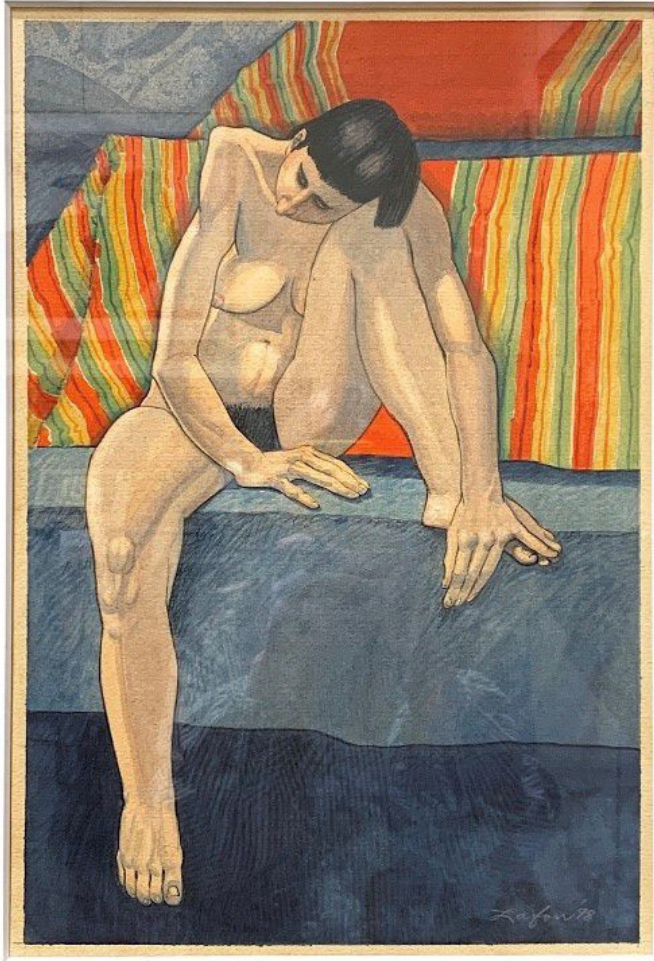

JRB ART
AT THE ELMS
Paseo Arts District

D. J. Lafon, *SKETCH*
Watercolor on Paper, 25 1/4 x 19 3/4 in. (64.1 x 50.2 cm)
LAF2077, \$2,400