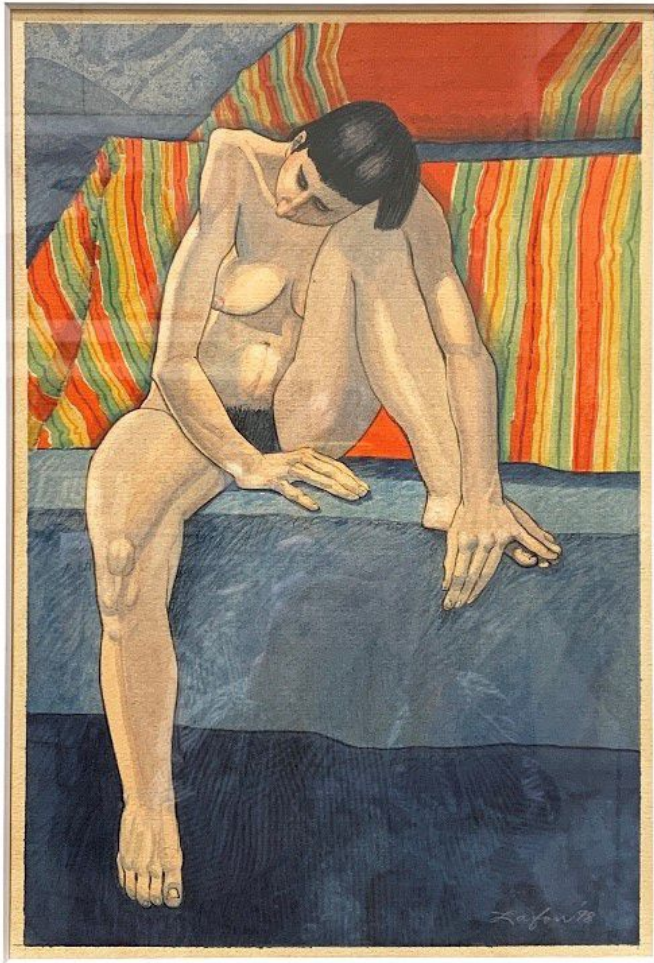

**JRB ART**  
**AT THE ELMS**  
Paseo Arts District

D. J. Lafon, *SKETCH*  
Watercolor on Paper, 25 1/4 x 19 3/4 in. (64.1 x 50.2 cm)  
LAF2077, \$2,400