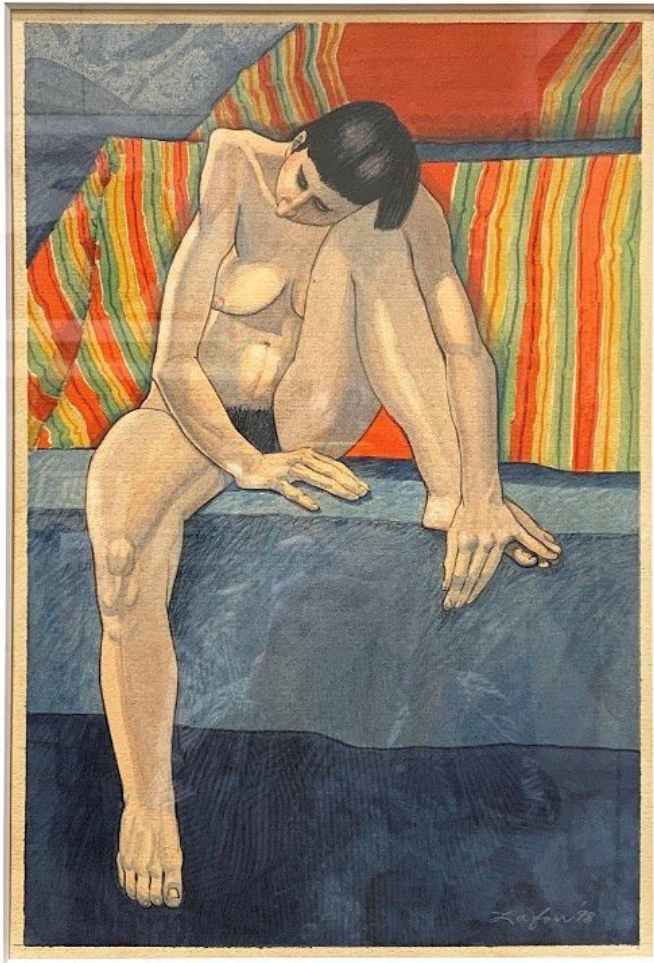

JRB ART
AT THE ELMS
Paseo Arts District

D. J. Lafon, *SKETCH*
Watercolor on Paper, 25 1/4 x 19 3/4 in. (64.1 x 50.2 cm)
LAF2077, \$2,400