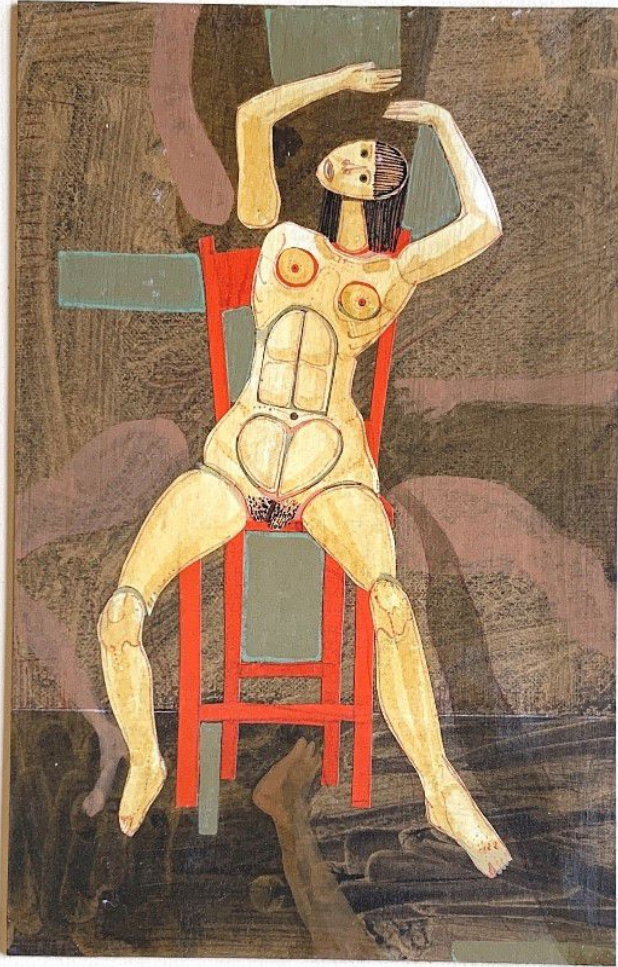

**JRB ART**  
**AT THE ELMS**  
Paseo Arts District

D. J. Lafon, *THE CHAIR*  
Collage on Paper, 22 x 18 in. (55.9 x 45.7 cm)  
LAF2074, \$1,800