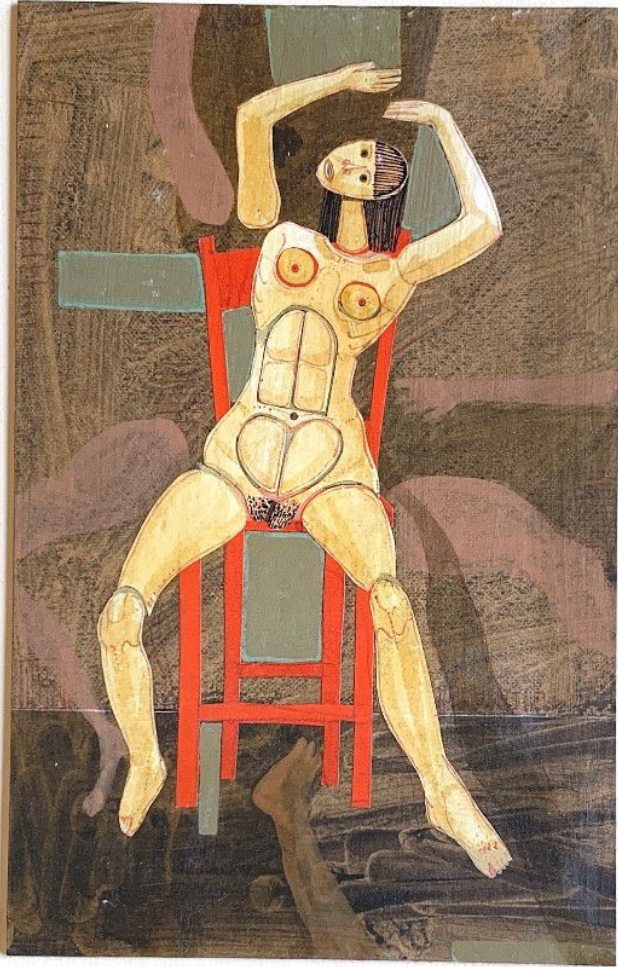

**JRB ART**  
AT THE ELMS  
Paseo Arts District

D. J. Lafon, *THE CHAIR*  
Collage on Paper, 22 x 18 in. (55.9 x 45.7 cm)  
LAF2074, \$1,800