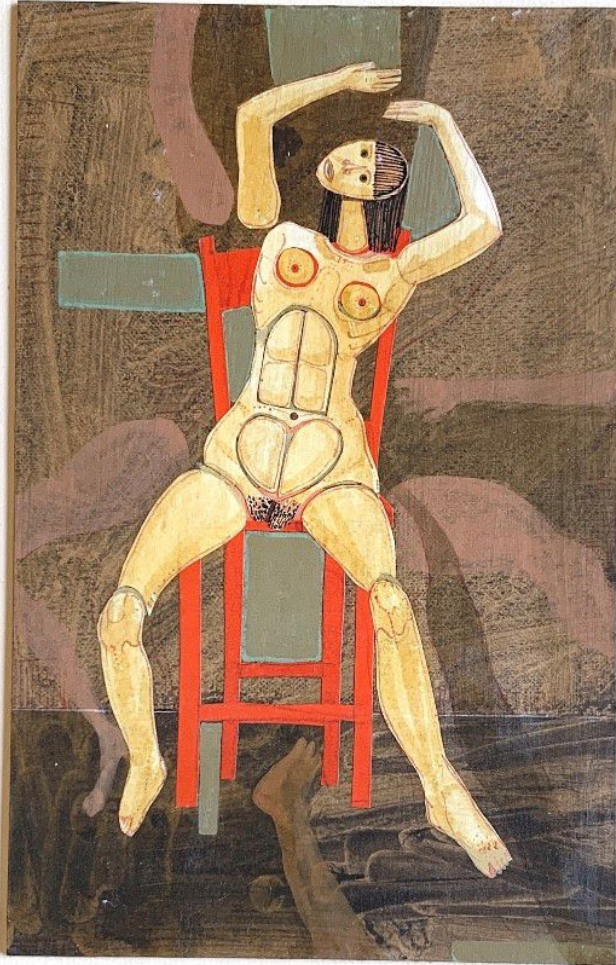

JRB ART
AT THE ELMS
Paseo Arts District

D. J. Lafon, *THE CHAIR*
Collage on Paper, 22 x 18 in. (55.9 x 45.7 cm)
LAF2074, \$1,800