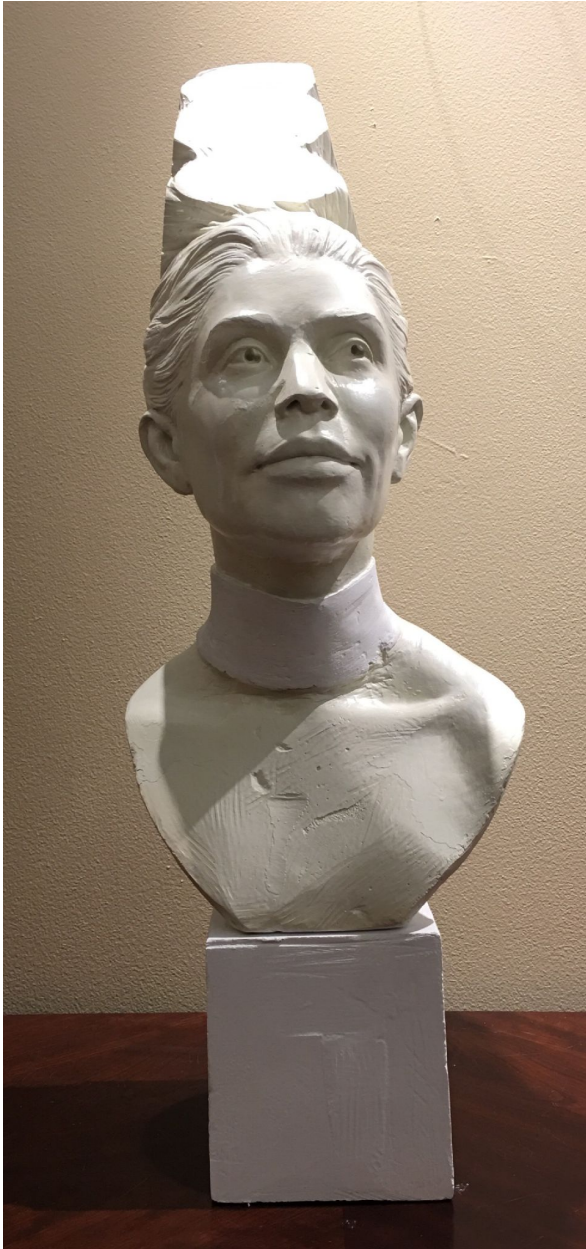

JRB ART
AT THE ELMS
Pasco Arts District

Sohail Shehada, *BUST #2*, 2018
PLASTER, 31 x 11 x 12 in. (78.7 x 27.9 x 30.5
cm)
SOH021, \$475