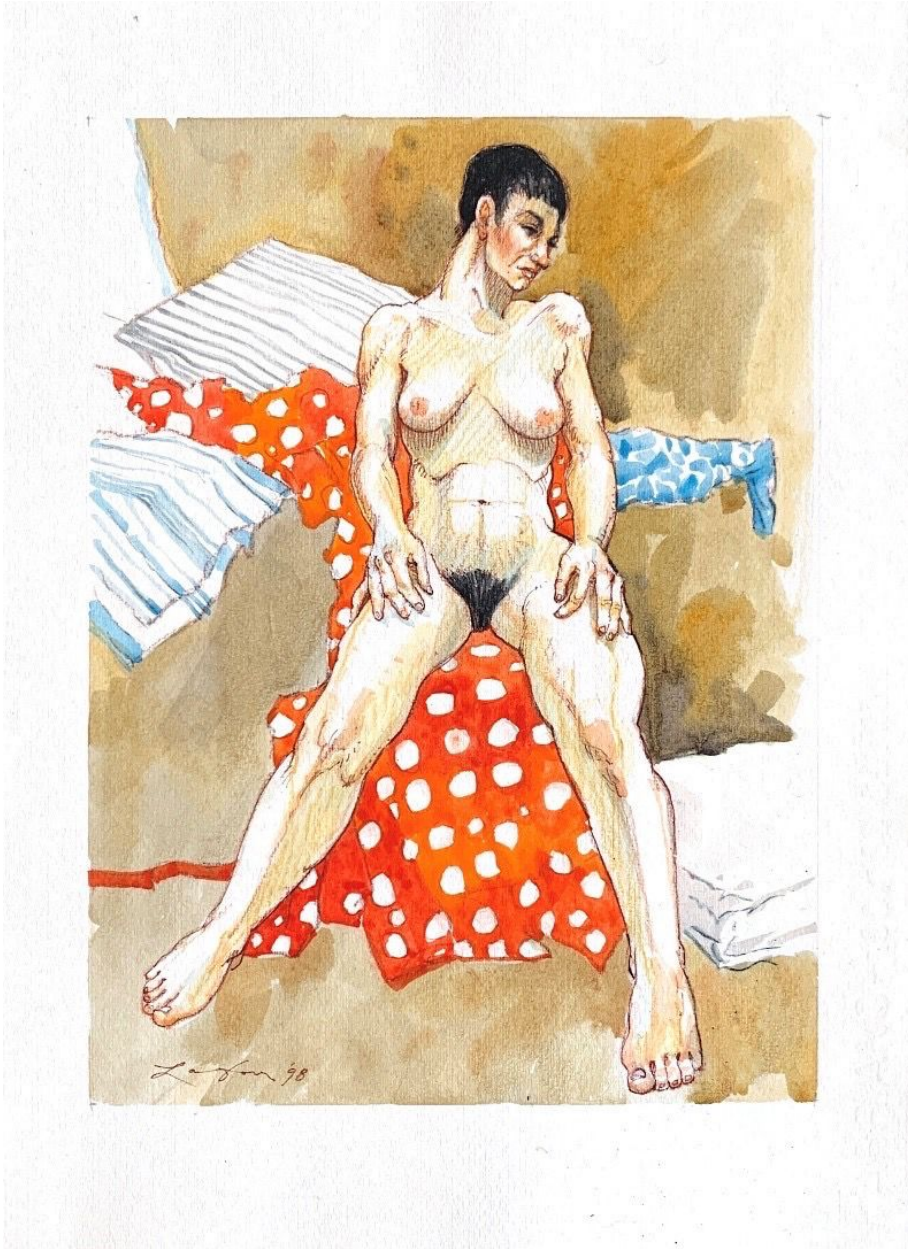

**JRB ART**  
**AT THE ELMS**  
Paso Arts District

D. J. Lafon, *RED QUILT #2*, 1998  
Watercolor on Paper, 11 1/2 x 9 in. (29.2 x 22.9 cm)  
LAF2089, \$500