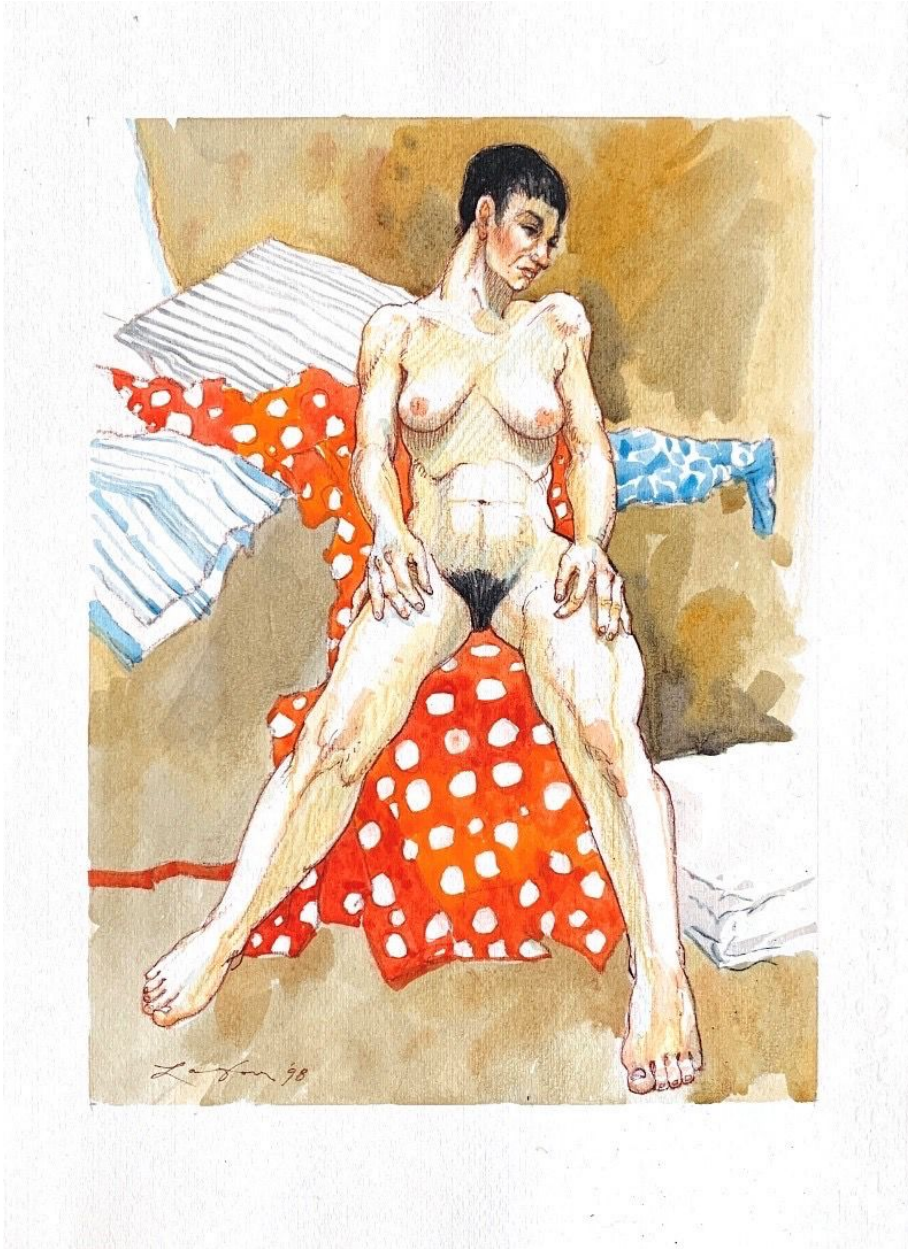

JRB ART
AT THE ELMS
Paseo Arts District

D. J. Lafon, *RED QUILT #2*, 1998
Watercolor on Paper, 11 1/2 x 9 in. (29.2 x 22.9 cm)
LAF2089, \$500