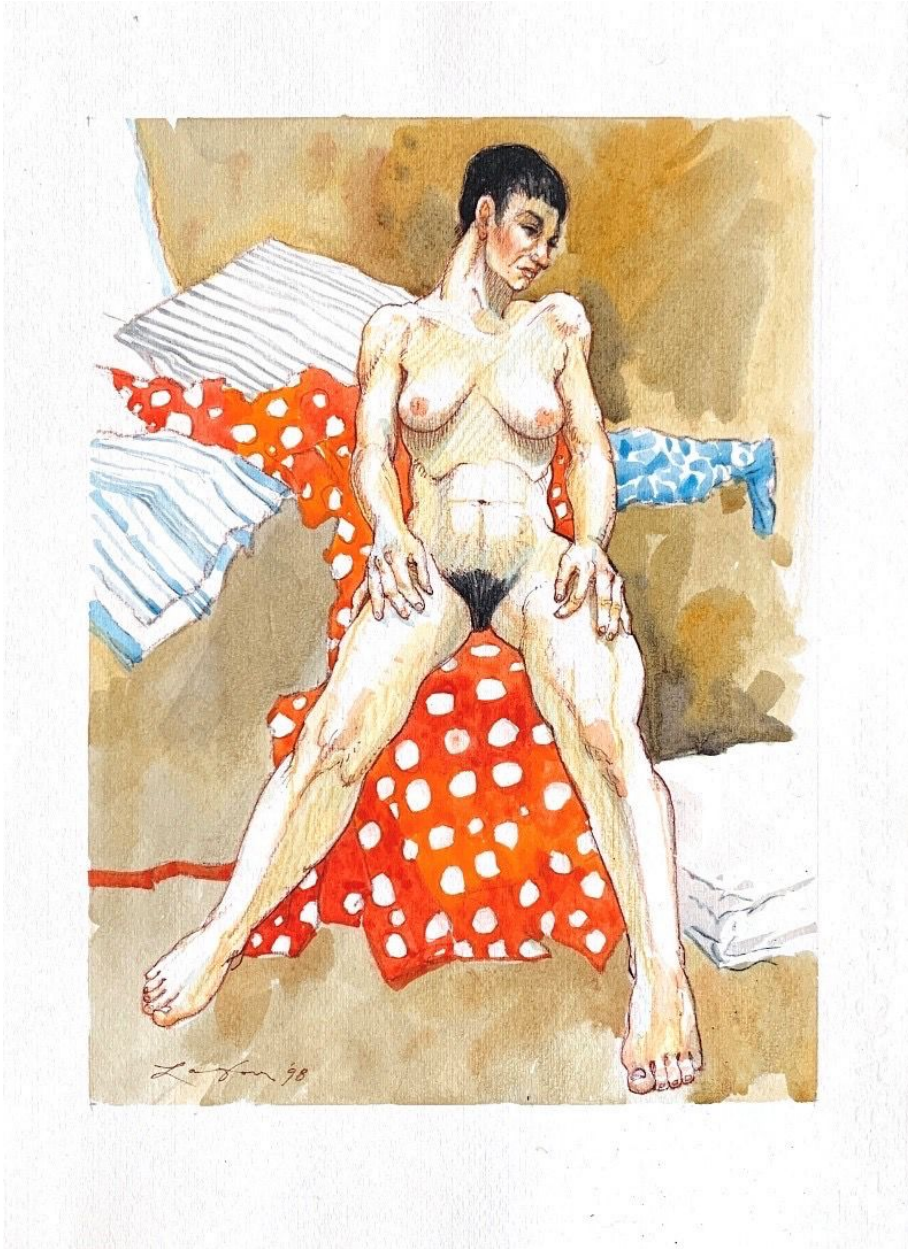

**JRB ART**  
AT THE ELMS  
Paseo Arts District

D. J. Lafon, *RED QUILT #2*, 1998  
Watercolor on Paper, 11 1/2 x 9 in. (29.2 x 22.9 cm)  
LAF2089, \$500