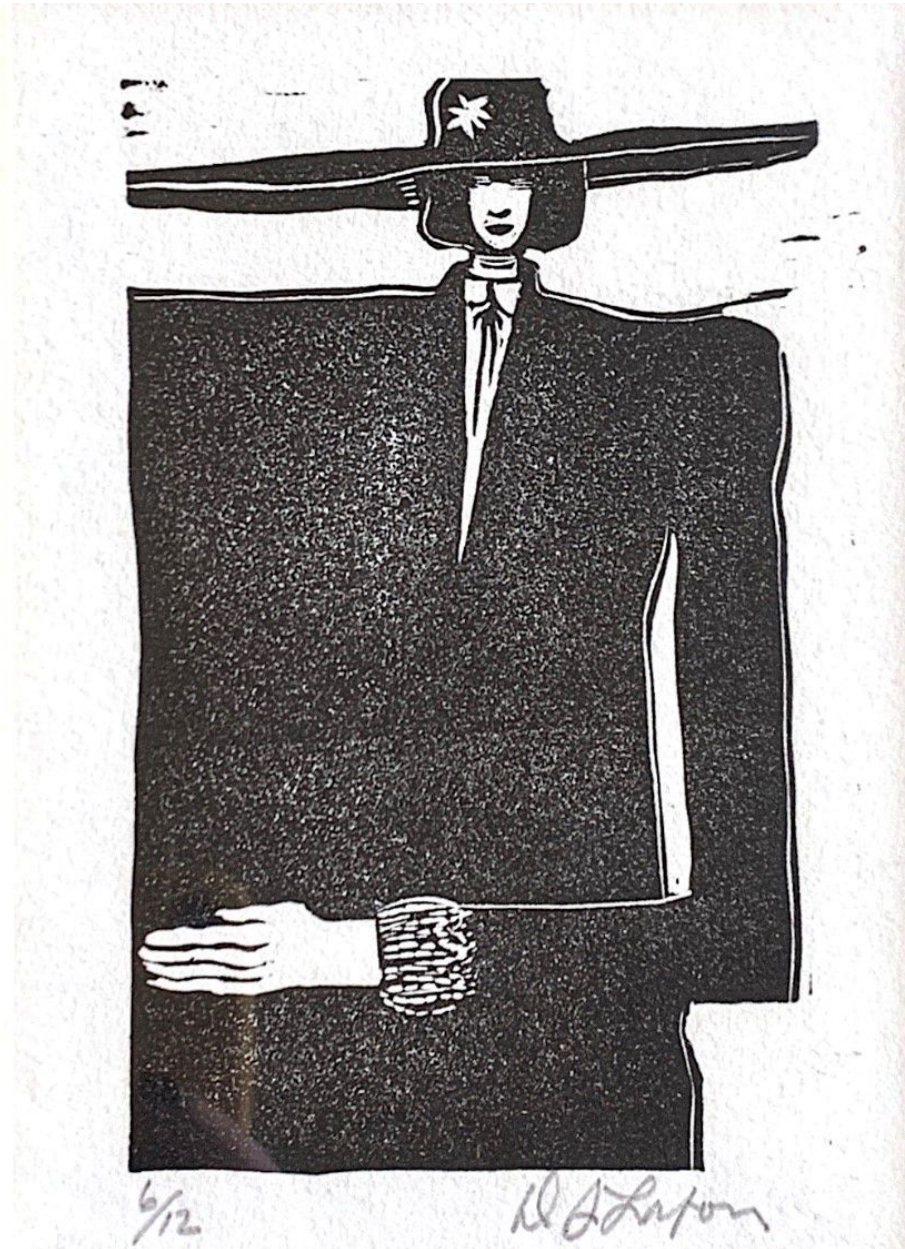

JRB ART
AT THE ELMS
Paseo Arts District

D. J. Lafon, *UNTITLED - WOMAN WITH HAT 6/12*
Woodcut on Paper, 5 1/4 x 4 in. (13.3 x 10.2 cm)
LAF2086, \$150