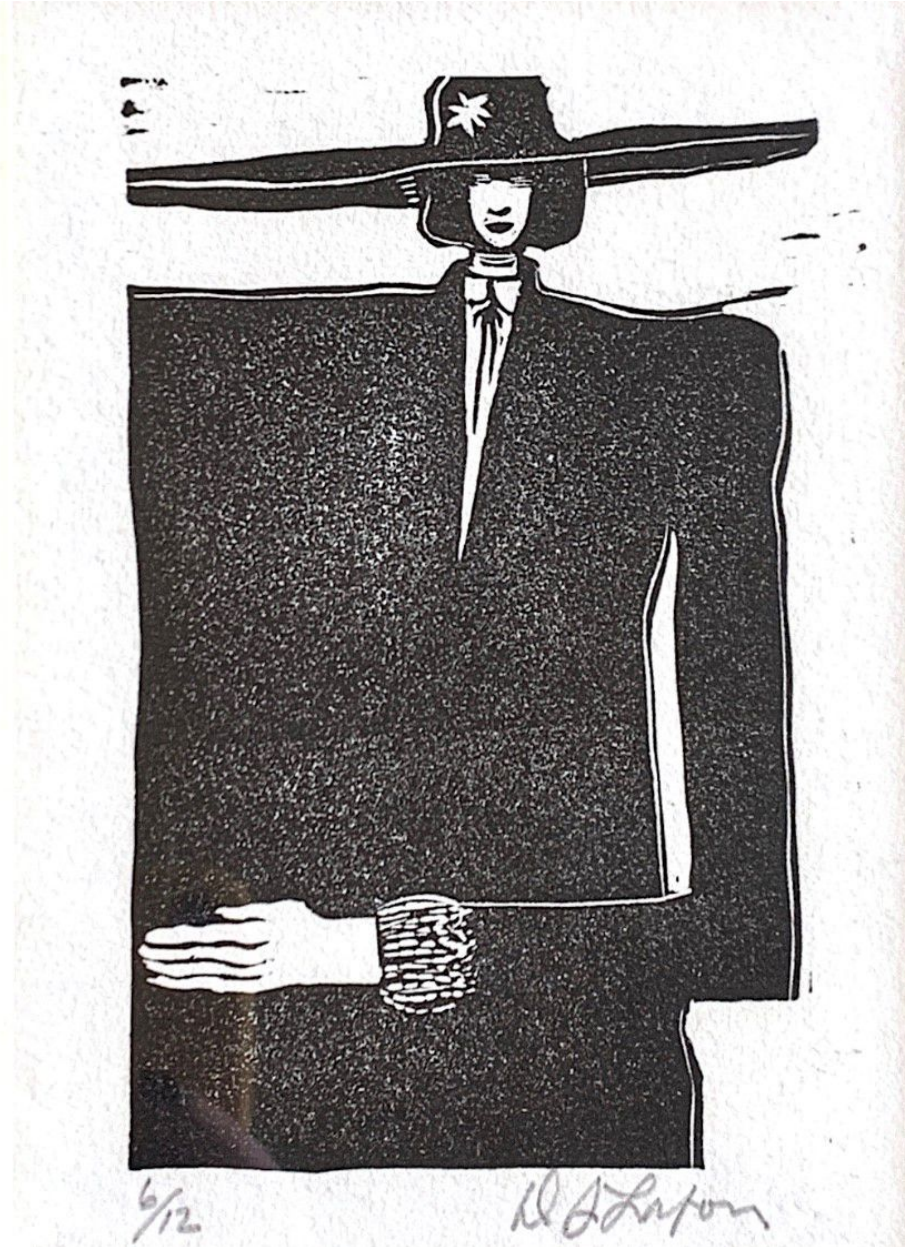

JRB ART
AT THE ELMS
Paseo Arts District

D. J. Lafon, *UNTITLED - WOMAN WITH HAT 6/12*
Woodcut on Paper, 5 1/4 x 4 in. (13.3 x 10.2 cm)
LAF2086, \$150