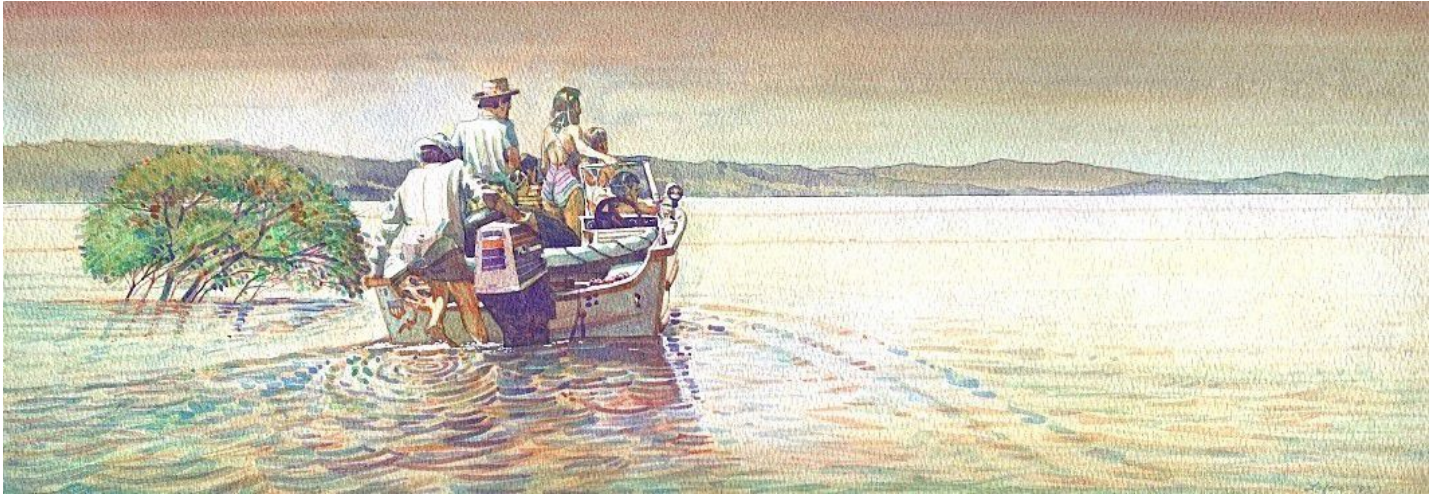

**JRB ART**  
**AT THE ELMS**  
Paseo Arts District

D. J. Lafon, *BOATING*  
Watercolor on Paper, 7 3/4 x 20 1/4 in. (19.7 x 51.4 cm)  
LAF2083, \$650