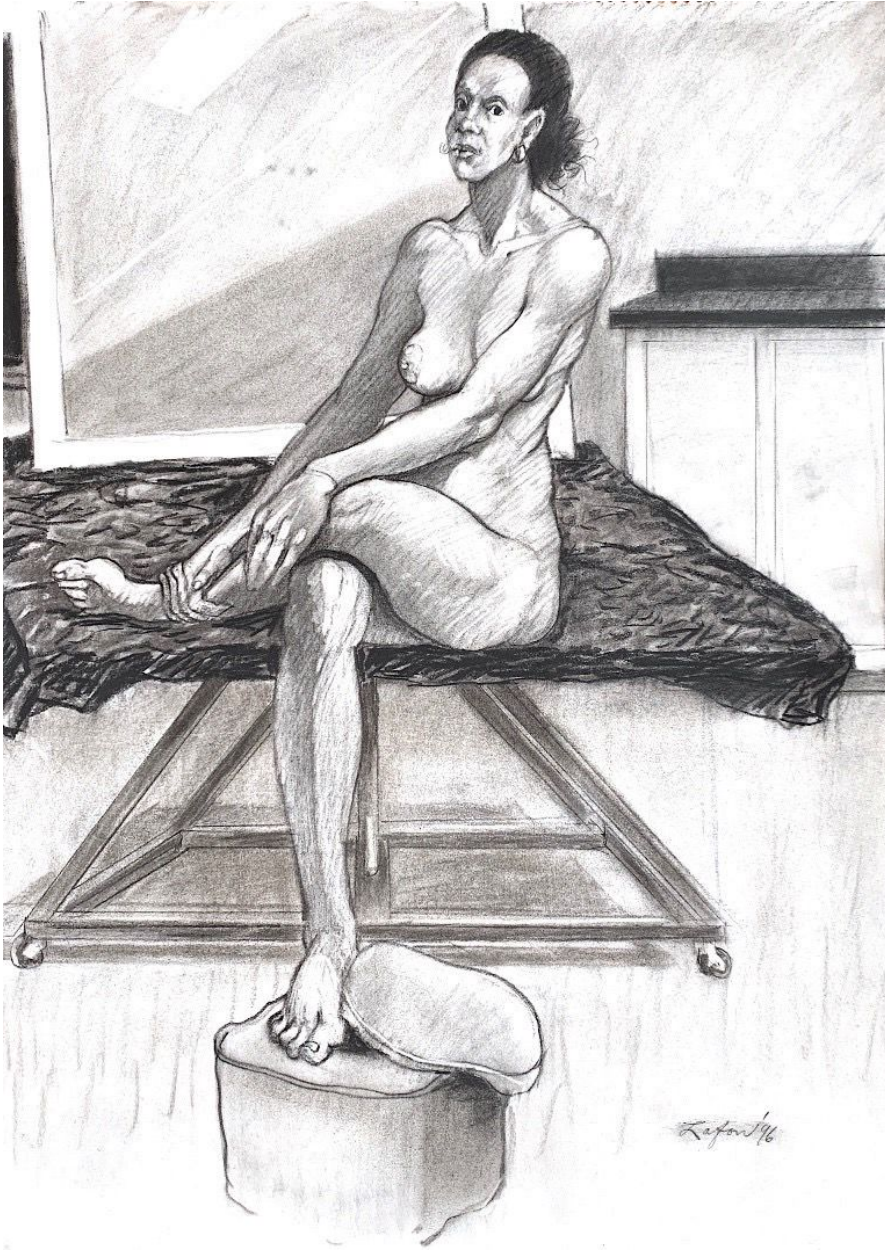

JRB ART
AT THE ELMS
Paseo Arts District

D. J. Lafon, *FEMALE MODEL*, 1996
Charcoal on Paper, 24 1/2 x 18 in. (62.2 x 45.7 cm)
LAF2098, \$590