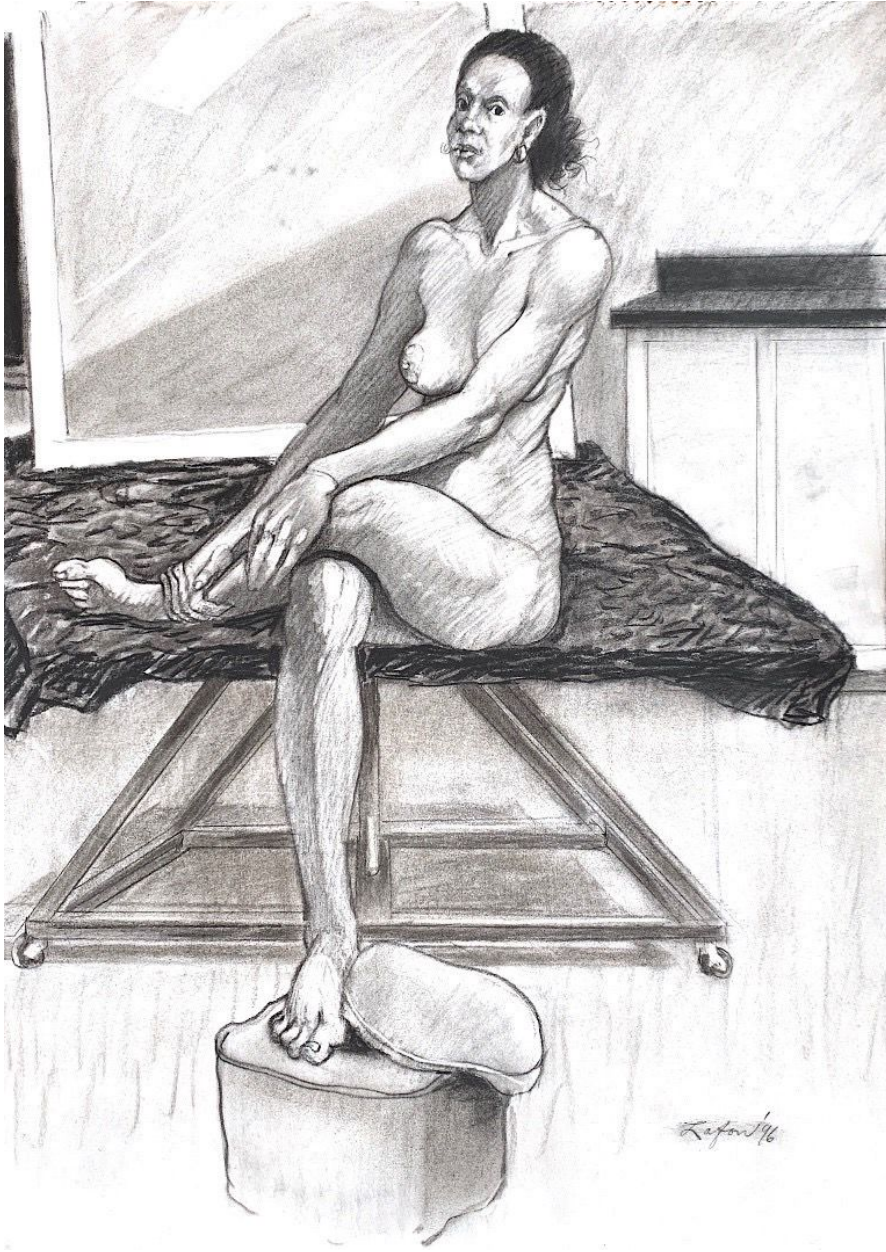

JRB ART
AT THE ELMS
Paso Arts District

D. J. Lafon, *FEMALE MODEL*, 1996
Charcoal on Paper, 24 1/2 x 18 in. (62.2 x 45.7 cm)
LAF2098, \$590