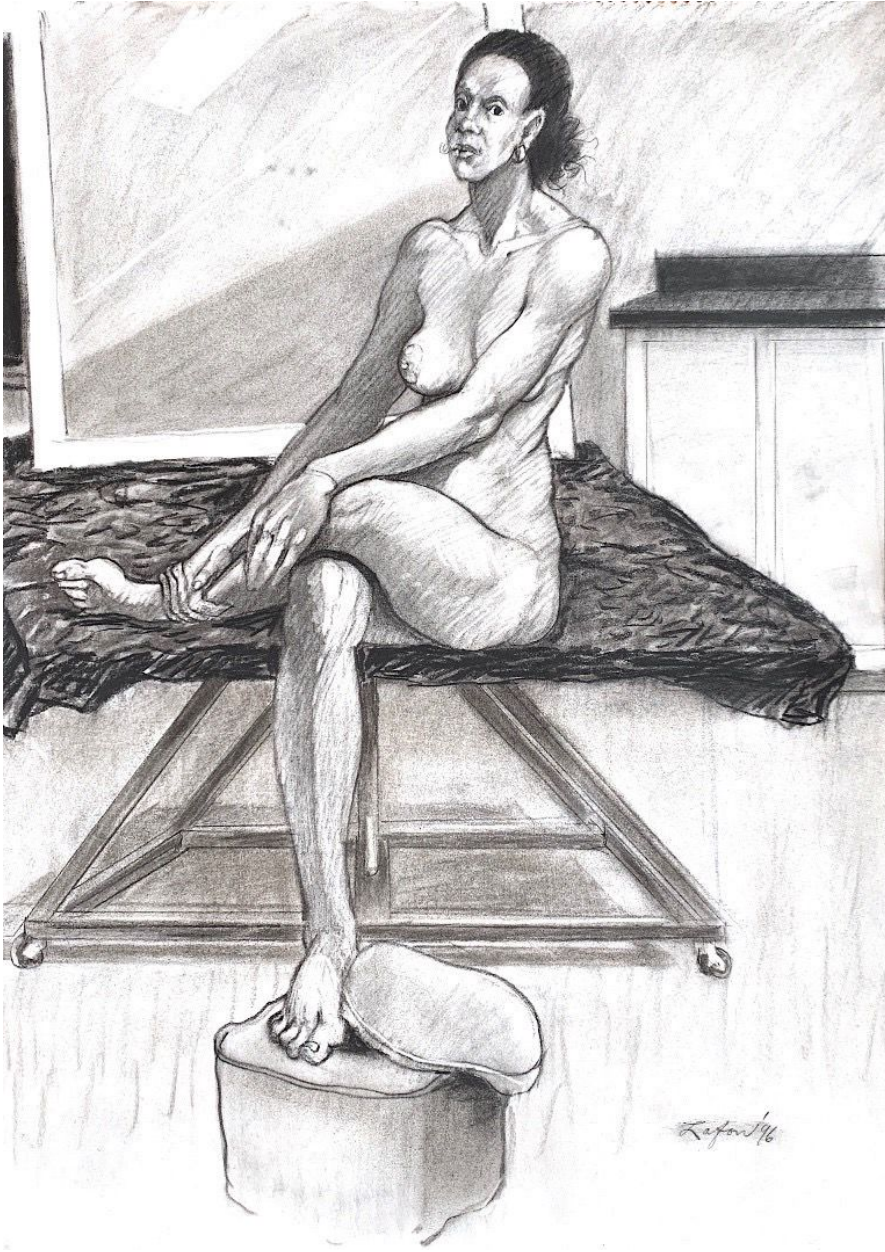

**JRB ART**  
AT THE ELMS  
Paseo Arts District

D. J. Lafon, *FEMALE MODEL*, 1996  
Charcoal on Paper, 24 1/2 x 18 in. (62.2 x 45.7 cm)  
LAF2098, \$590