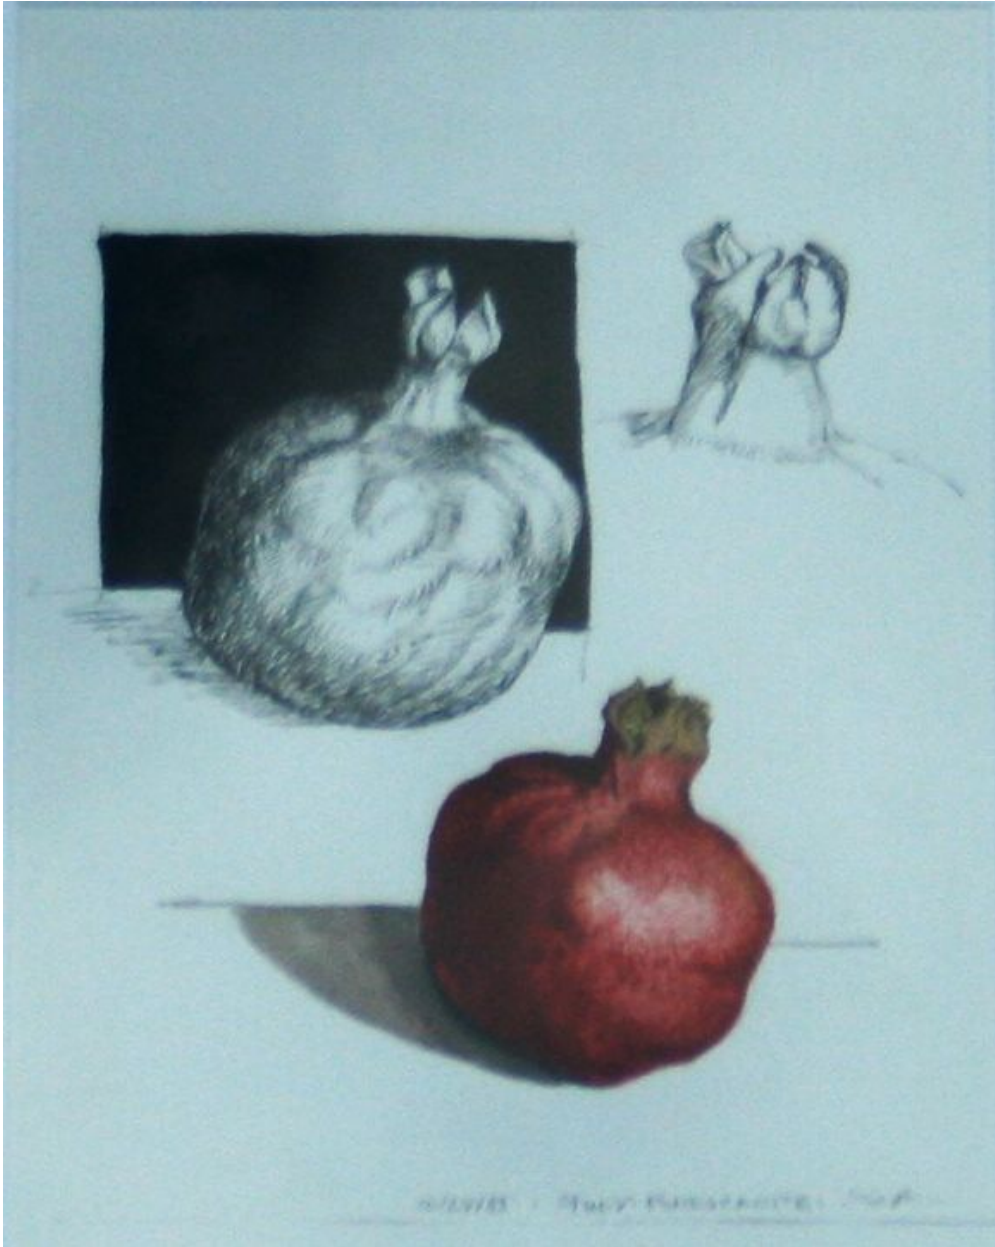

JRB ART
AT THE ELMS
Paso Arts District

D. J. Lafon, 86
Ink, 15 x 11 in. (38.1 x 27.9 cm)
LAF0472, \$395