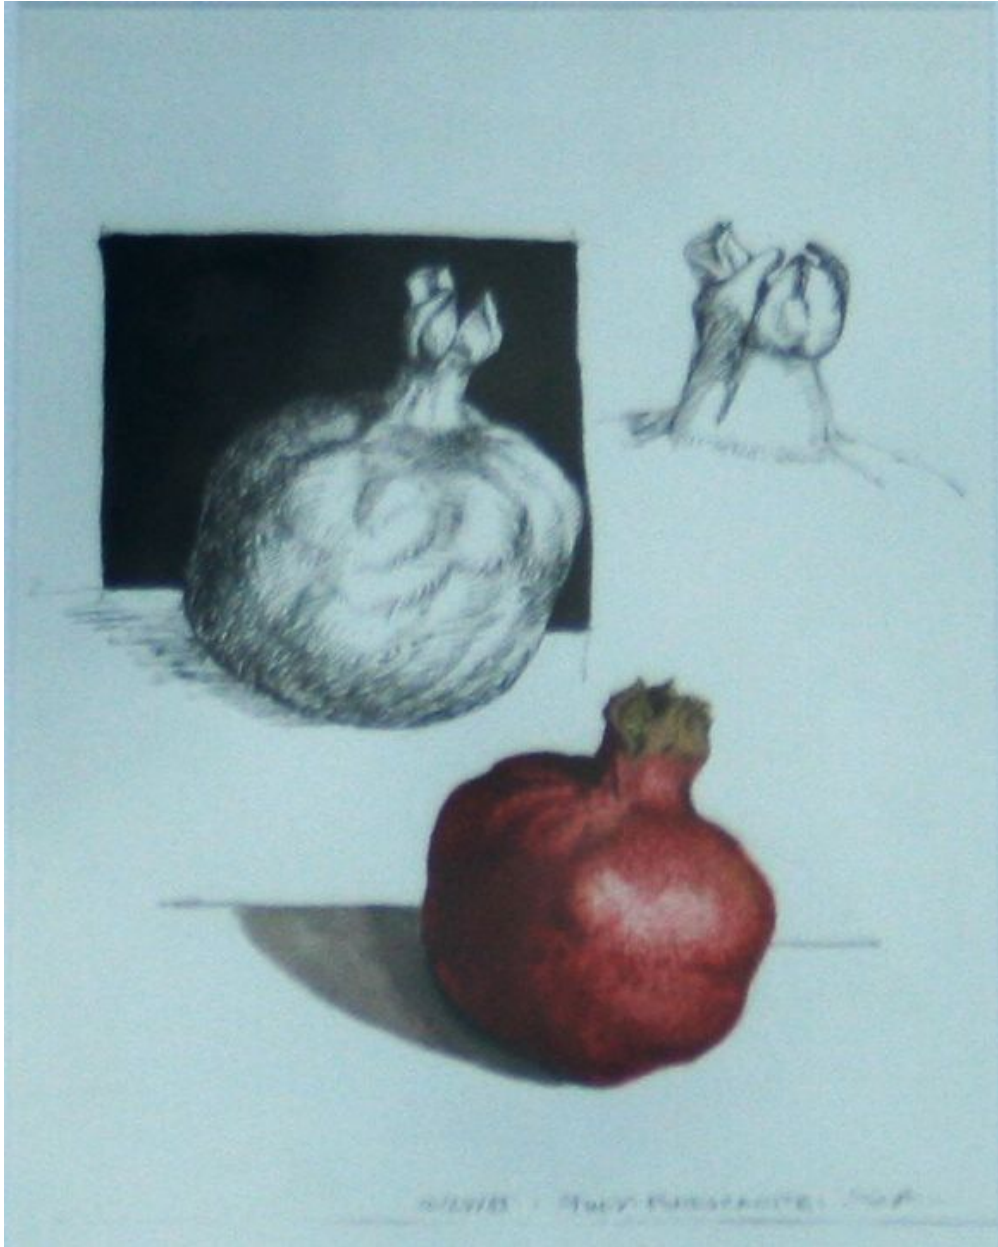

**JRB ART**  
**AT THE ELMS**  
Paso Arts District

D. J. Lafon, 86  
Ink, 15 x 11 in. (38.1 x 27.9 cm)  
LAF0472, \$395