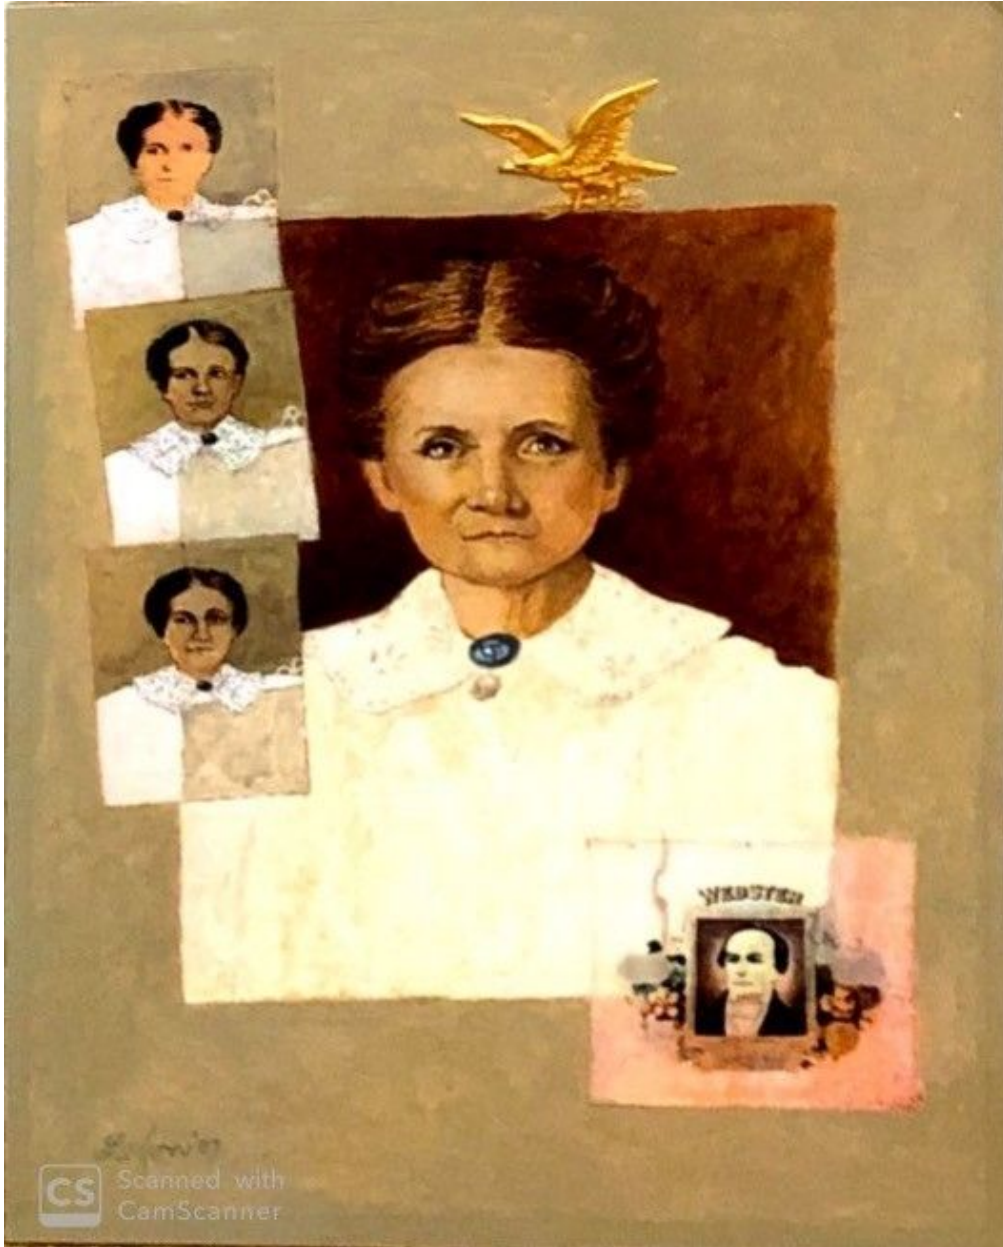

JRB ART
AT THE ELMS
Paseo Arts District

D. J. Lafon, *SHE RULES*
Mixed Media, 14 x 10 in. (35.6 x 25.4 cm)
LAF2027, \$750