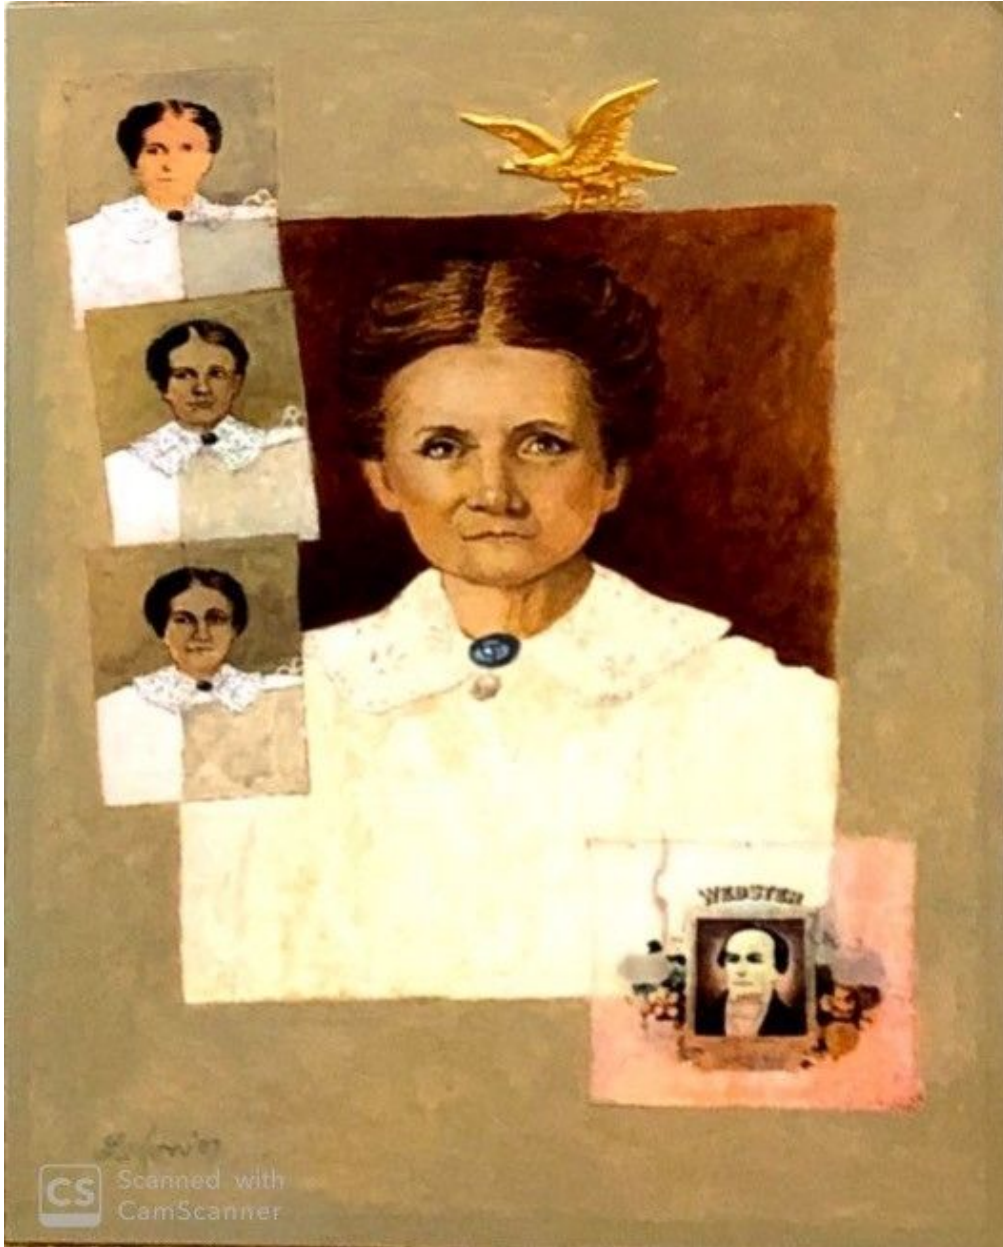

**JRB ART**  
AT THE ELMS  
Paseo Arts District

D. J. Lafon, *SHE RULES*  
Mixed Media, 14 x 10 in. (35.6 x 25.4 cm)  
LAF2027, \$750