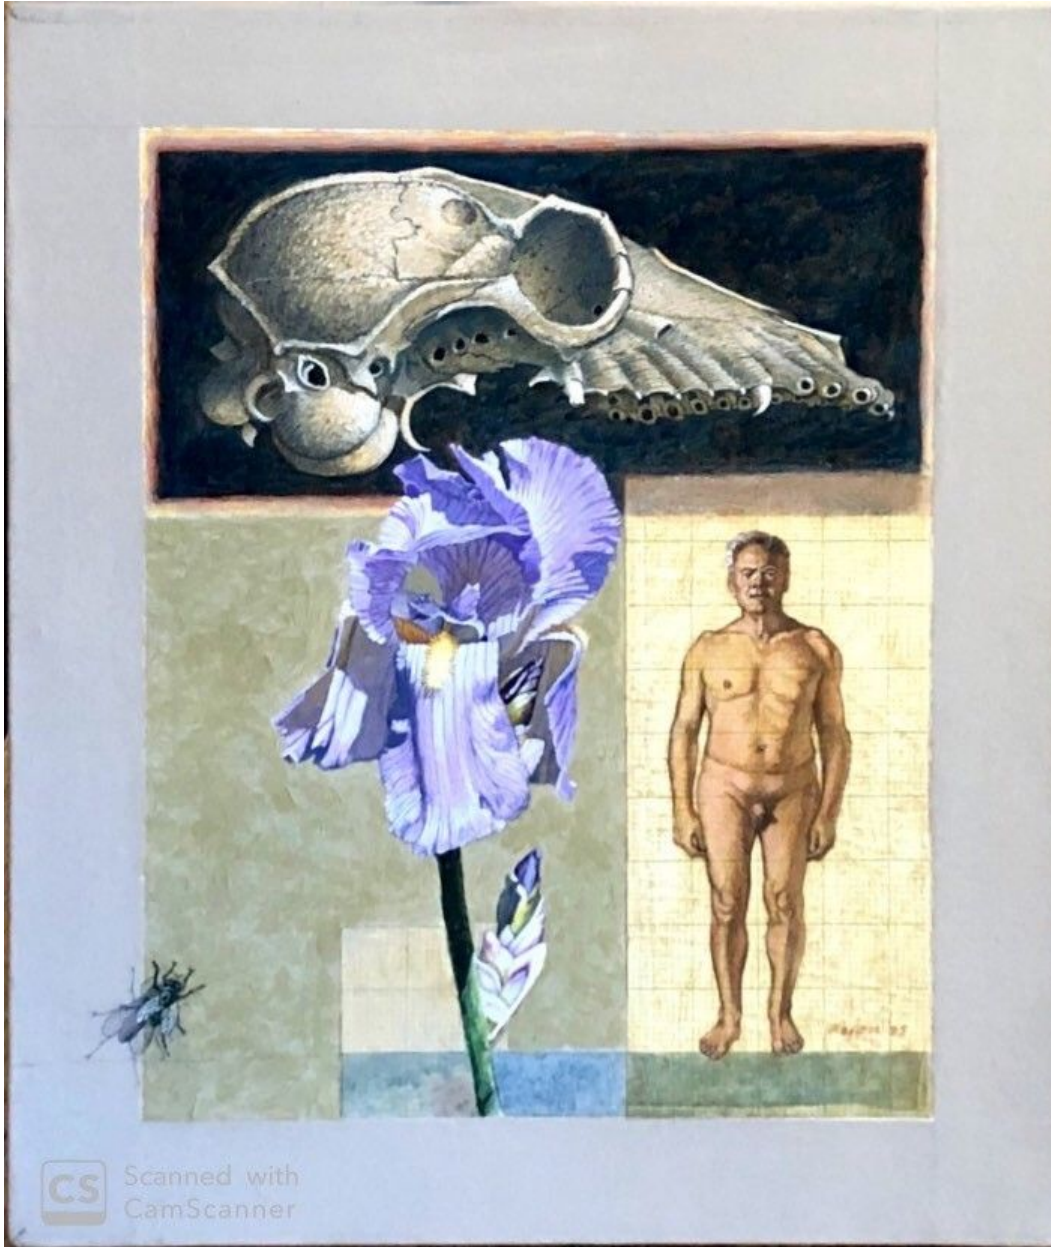

JRB ART
AT THE ELMS
Paseo Arts District

D. J. Lafon, *SPRINGTIME - FALL*, 1995
Acrylic on Canvas, 20 x 16 in. (50.8 x 40.6 cm)
LAF2024, \$2,200