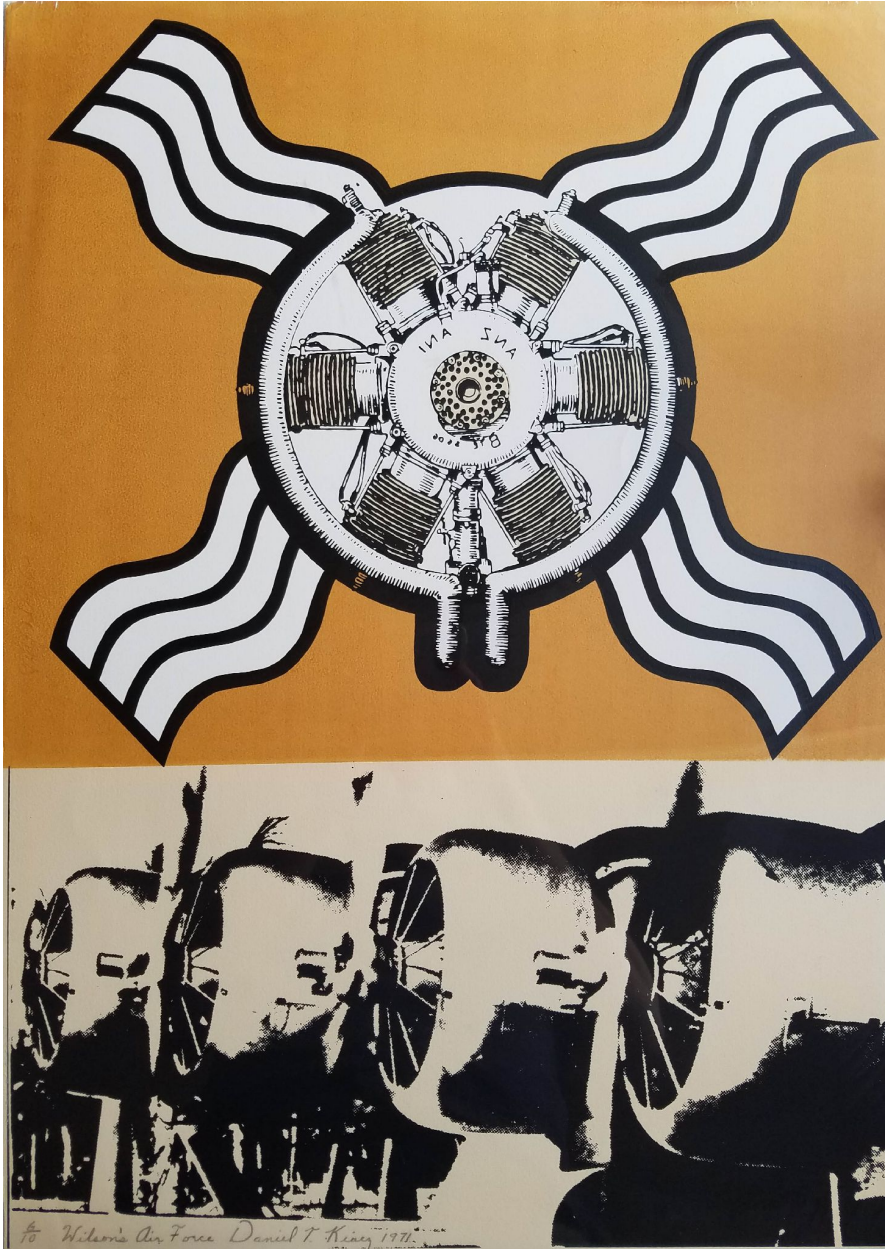

JRB ART
AT THE ELMS
Pasco Arts District

Dan Kiacz, *WILSON'S AIR FORCE 6/10*, 1971
Serigraph, 30 x 22 in. (76.2 x 55.9 cm)
KIA178, \$325