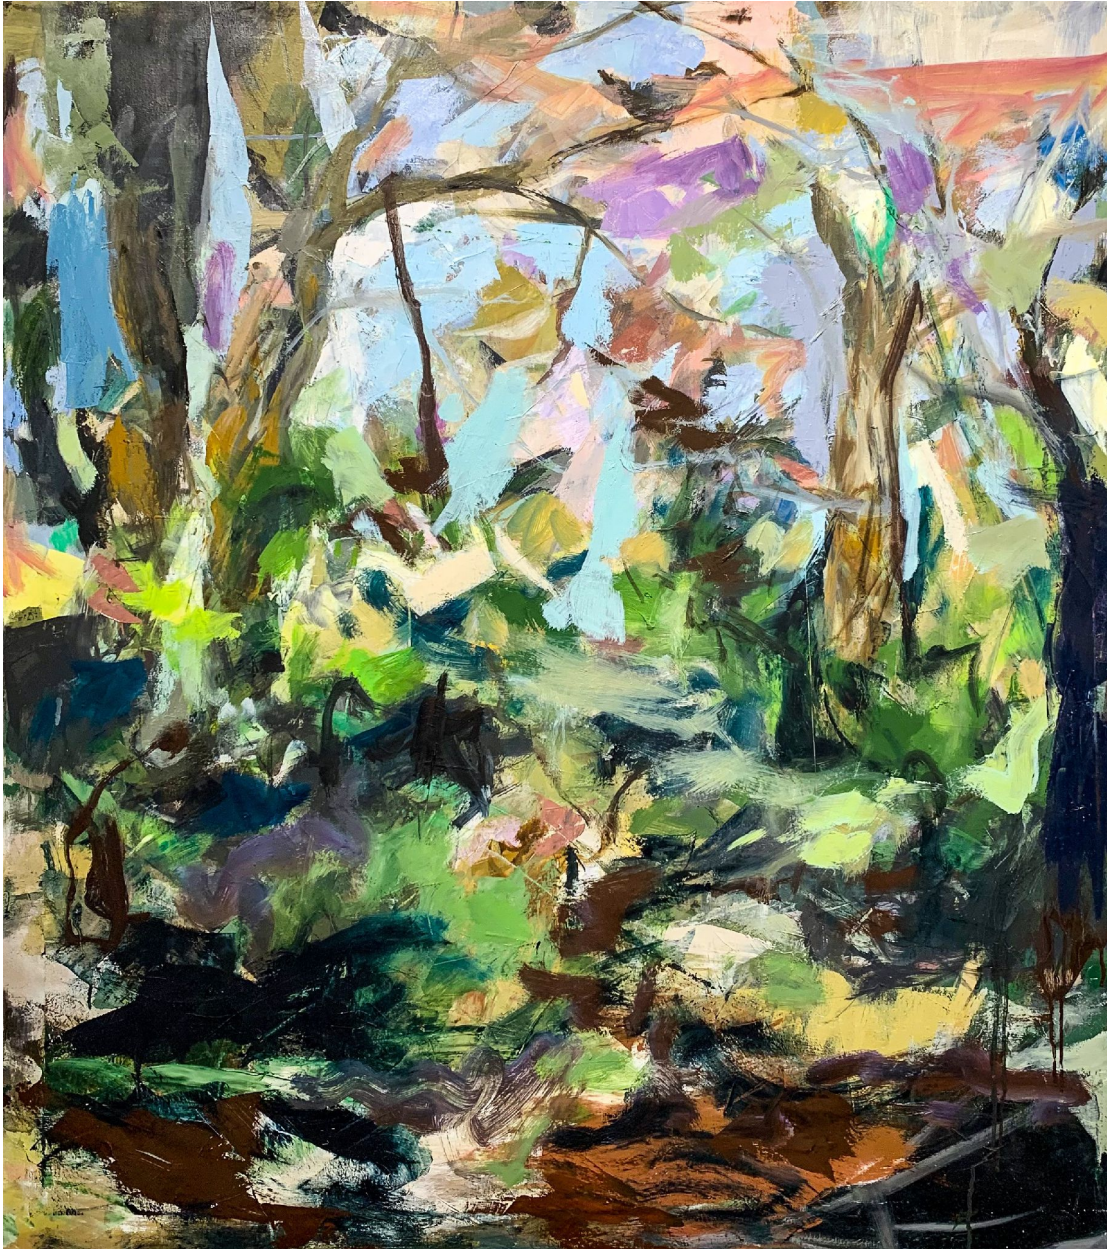

JRB ART
AT THE ELMS
Paseo Arts District

Rea Baldrige, *PREFALL*, 2020
Oil on Canvas, 40 x 36 in. (101.6 x 91.4 cm)
BAL089, \$2,400